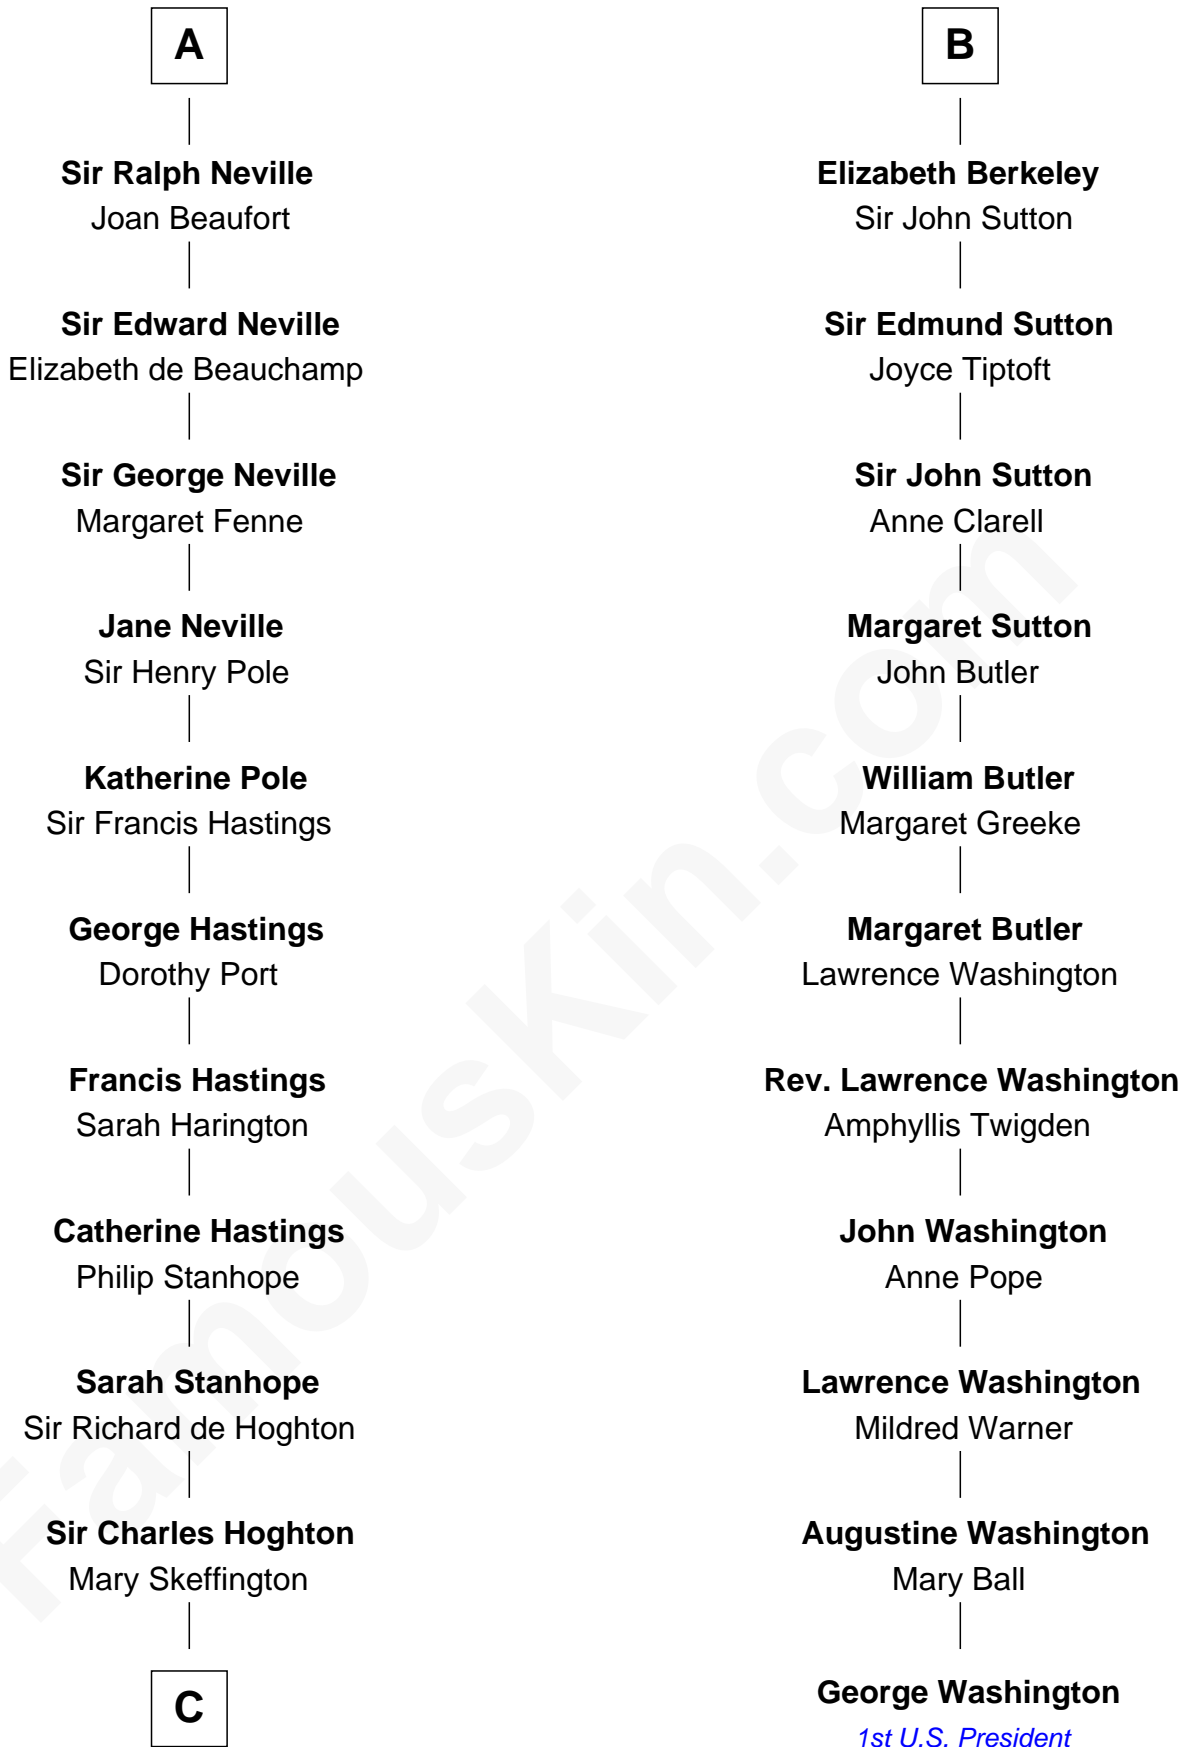

FamousKin.com

Relationship Chart of Lewis Carroll

Author of Alice in Wonderland

17th cousin 4 times removed of

George Washington
1st U.S. President

C

—
Lucy Hoghton
Thomas Lutwidge

—
Henry Lutwidge
Jane Molyneux

—
Charles Lutwidge
Elizabeth Anne Dodgson

—
Frances Jane Lutwidge
Rev. Charles Dodgson

—
Lewis Carroll
Author of Alice in Wonderland

FamousKin.com