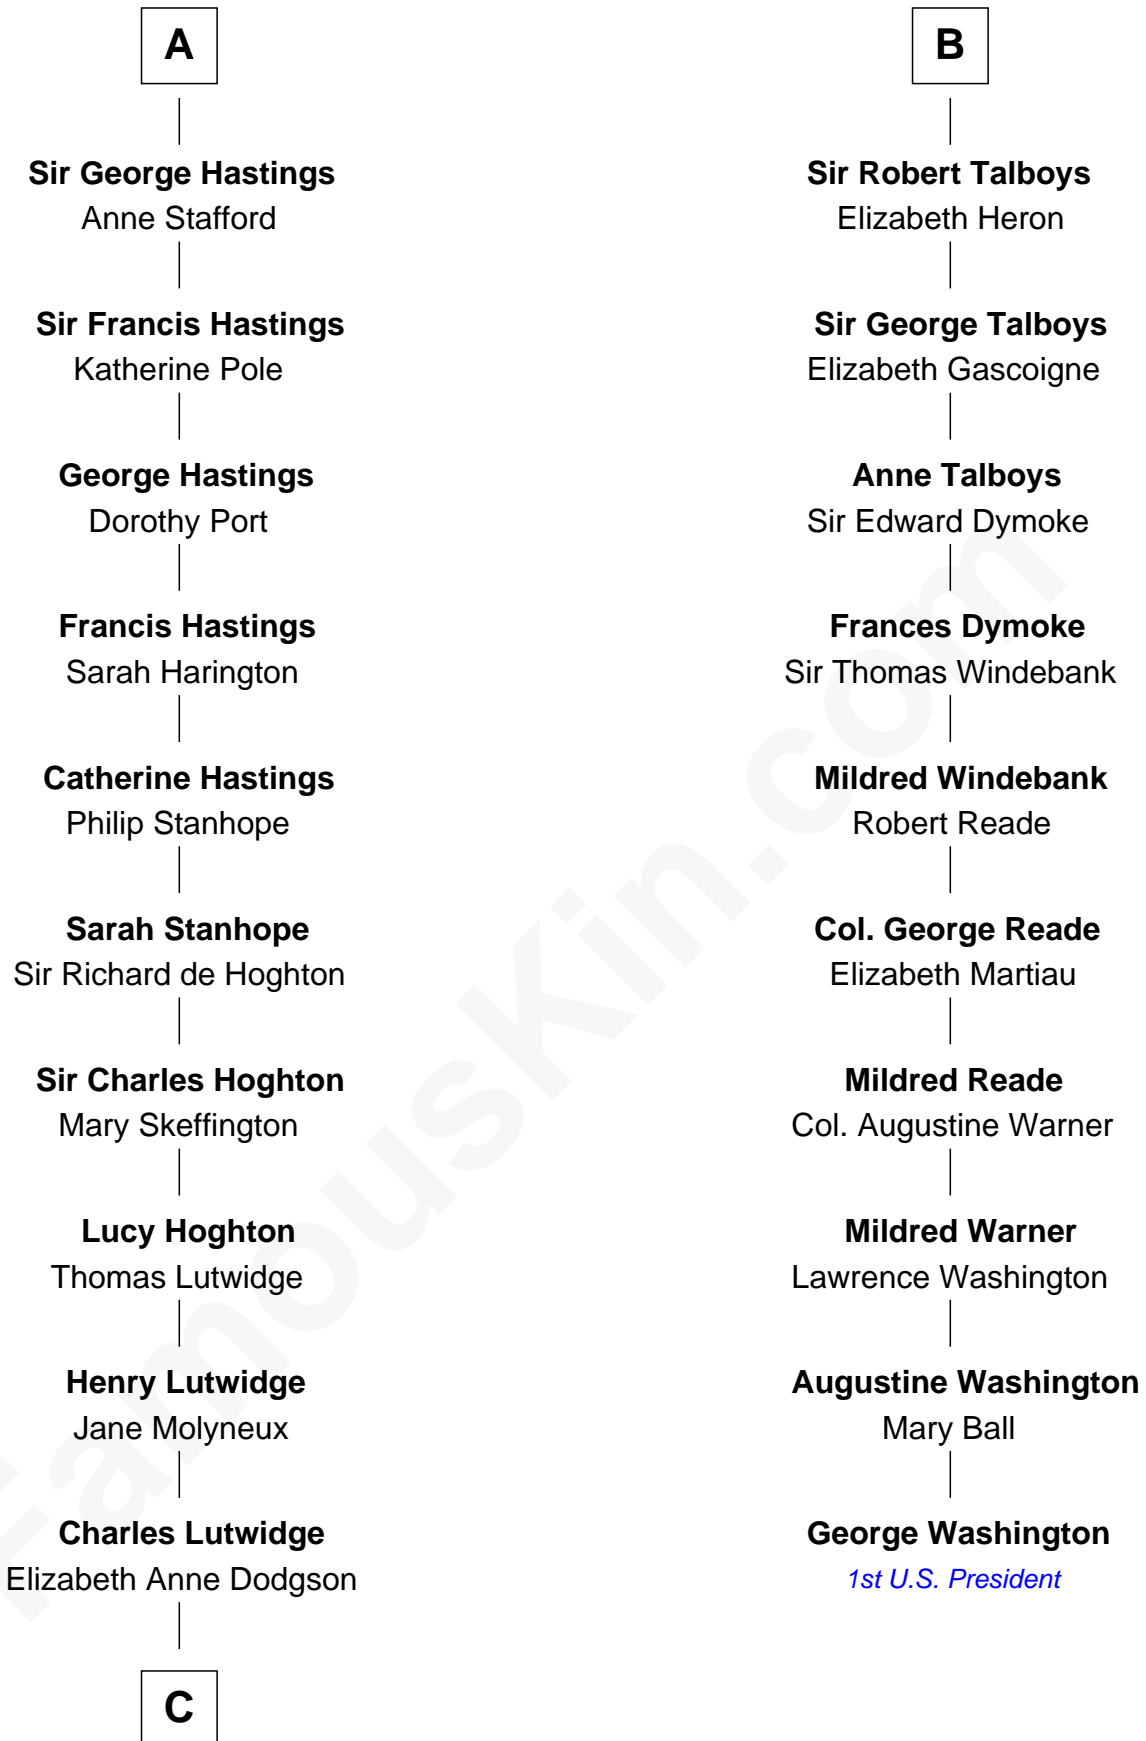

FamousKin.com

Relationship Chart of

Lewis Carroll

Author of Alice in Wonderland

16th cousin 2 times removed of

George Washington

1st U.S. President

C

—
Frances Jane Lutwidge

Rev. Charles Dodgson

—
Lewis Carroll

Author of Alice in Wonderland

FamousKin.com