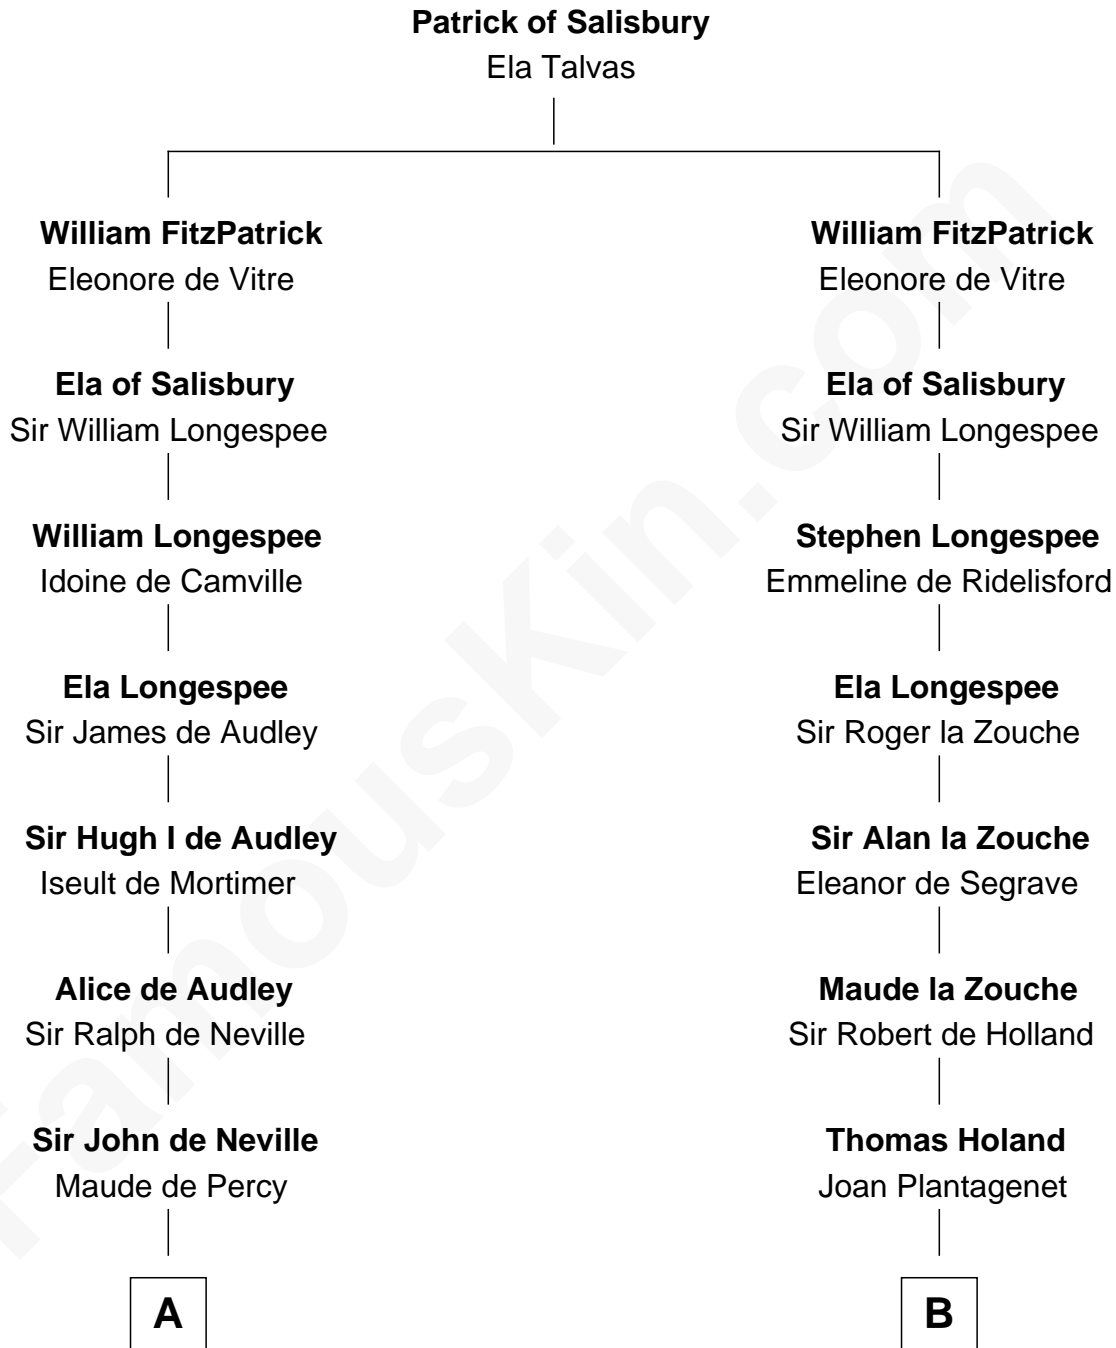

FamousKin.com

Relationship Chart of

Lewis Carroll

Author of Alice in Wonderland

19th cousin 2 times removed of

George Washington

1st U.S. President

C

Lucy Hoghton
Thomas Lutwidge

Henry Lutwidge
Jane Molyneux

Charles Lutwidge
Elizabeth Anne Dodgson

Frances Jane Lutwidge
Rev. Charles Dodgson

Lewis Carroll
Author of Alice in Wonderland

D

Lawrence Washington
Mildred Warner

Augustine Washington
Mary Ball

George Washington
1st U.S. President

FamousKin.com