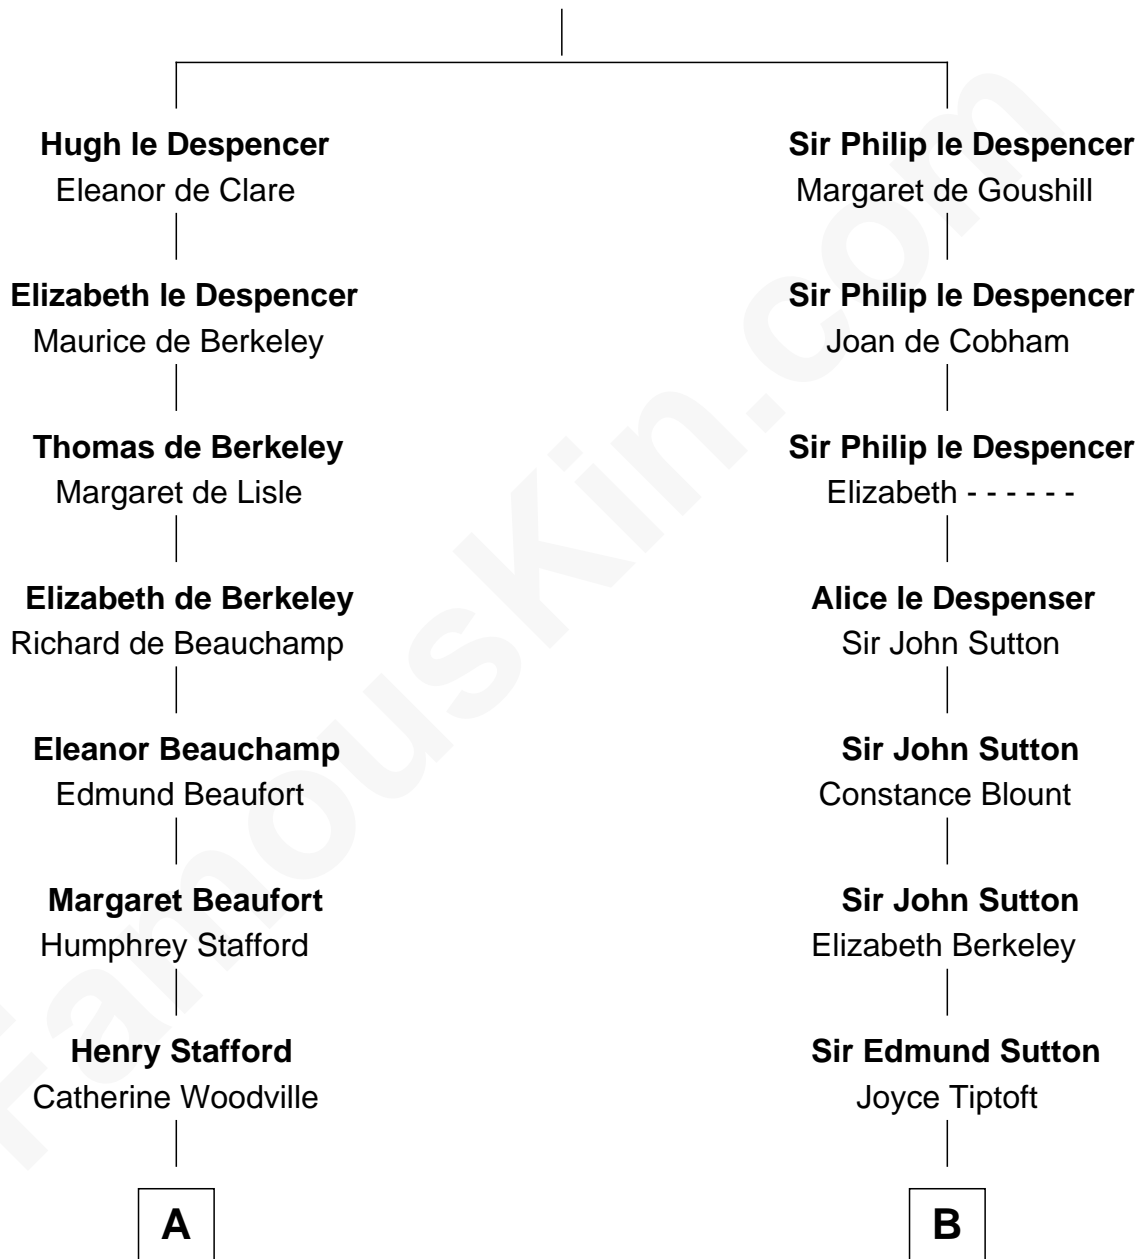

FamousKin.com

Relationship Chart of

Lewis Carroll

Author of Alice in Wonderland

15th cousin 3 times removed of

George Washington

1st U.S. President

Sir Hugh le Despencer

Isabella de Beauchamp

C

—
Frances Jane Lutwidge

Rev. Charles Dodgson

—
Lewis Carroll

Author of Alice in Wonderland

FamousKin.com