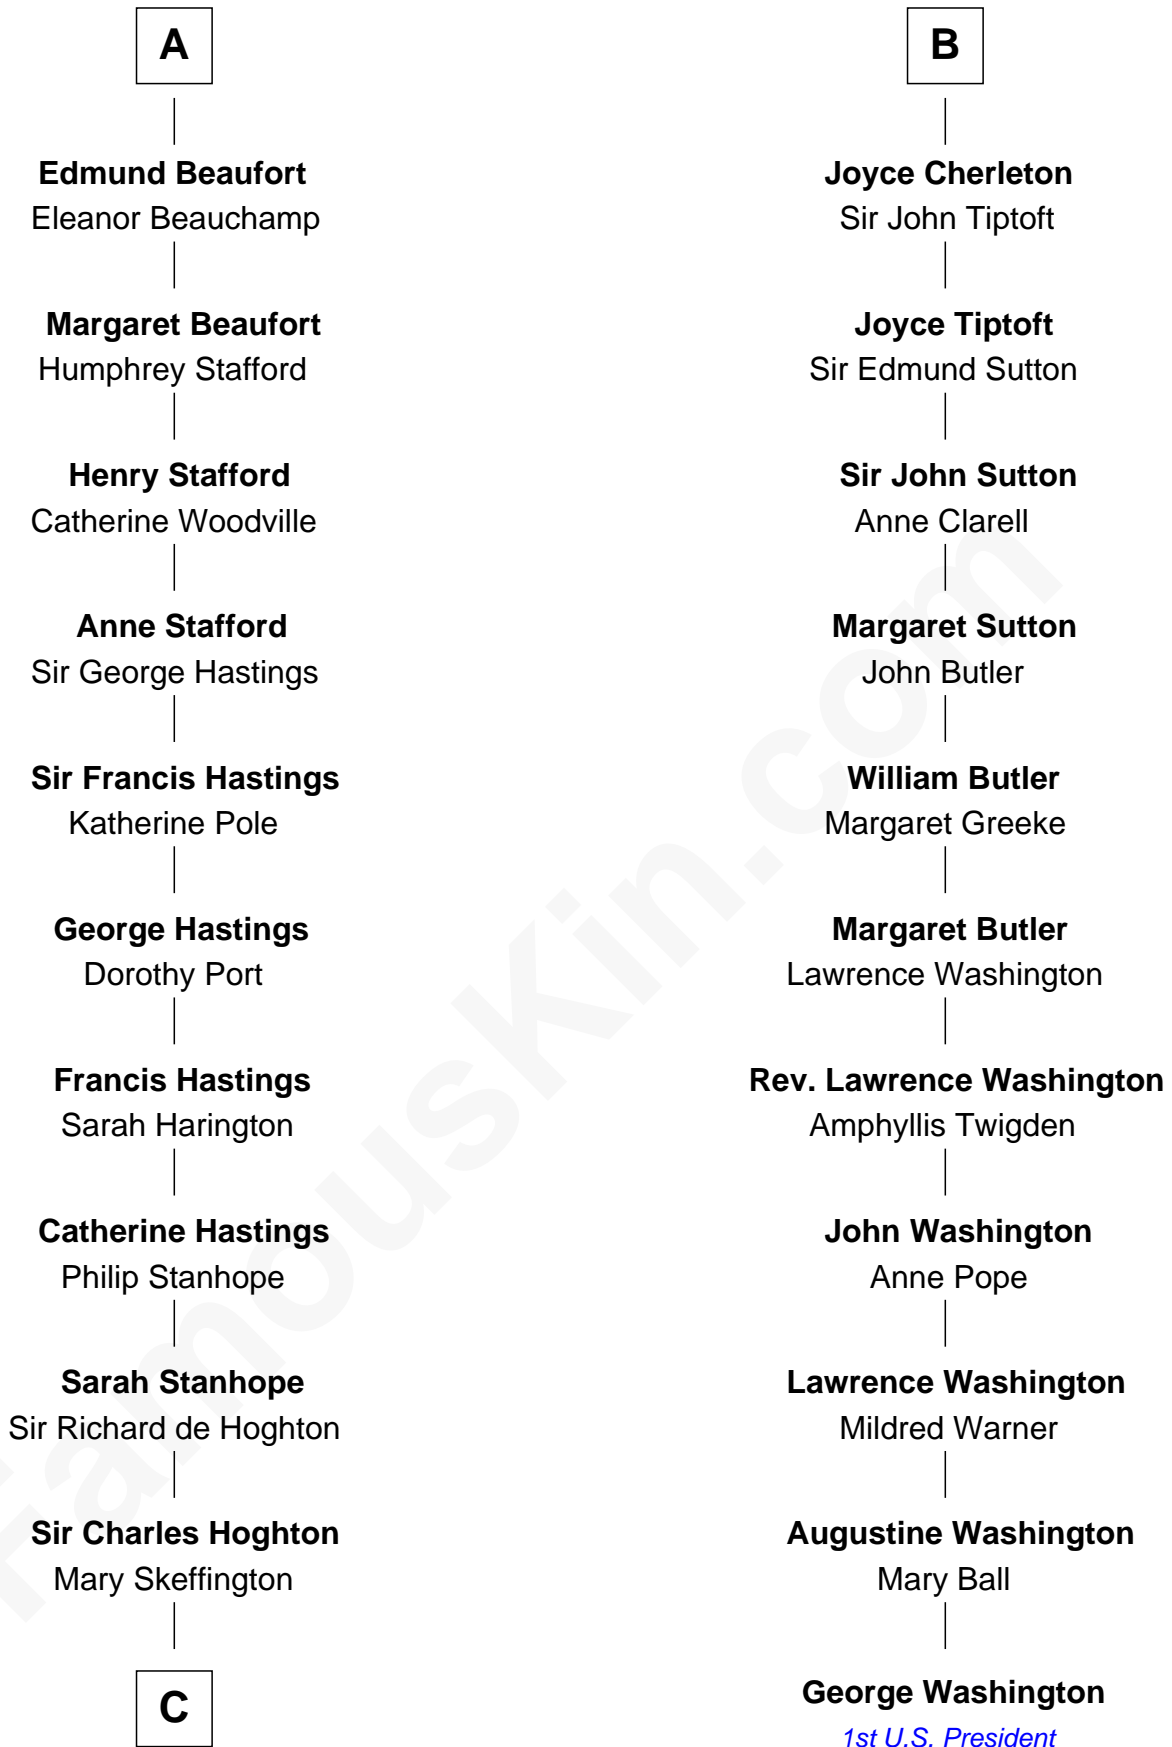

FamousKin.com

Relationship Chart of Lewis Carroll

Author of Alice in Wonderland

17th cousin 4 times removed of

George Washington

1st U.S. President

Walter de Ridelisford

C

—
Lucy Hoghton
Thomas Lutwidge

—
Henry Lutwidge
Jane Molyneux

—
Charles Lutwidge
Elizabeth Anne Dodgson

—
Frances Jane Lutwidge
Rev. Charles Dodgson

—
Lewis Carroll
Author of Alice in Wonderland

FamousKin.com