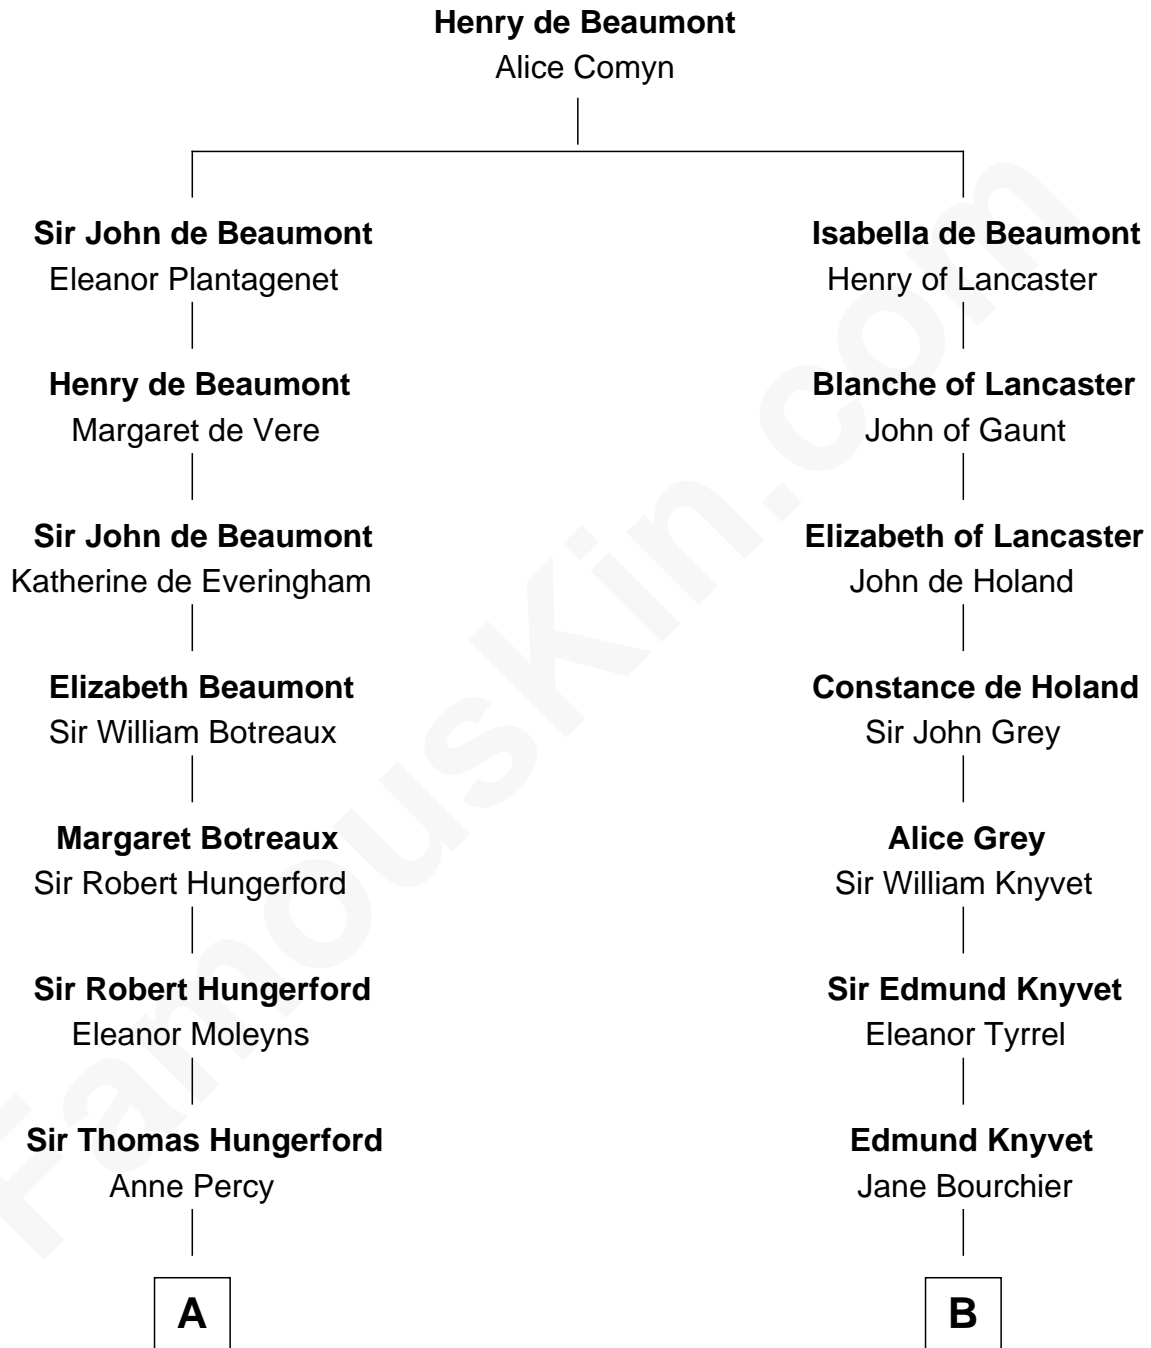

FamousKin.com Relationship Chart of

Lewis Carroll

Author of Alice in Wonderland

19th cousin of

Louis Auchincloss

Author

C

Charles Lutwidge
Elizabeth Anne Dodgson

Frances Jane Lutwidge
Rev. Charles Dodgson

Lewis Carroll
Author of Alice in Wonderland

D

John Winthrop Auchincloss
Joanna Hone Russell

Joseph Howland Auchincloss
Priscilla Dixon Stanton

Louis Auchincloss
Author