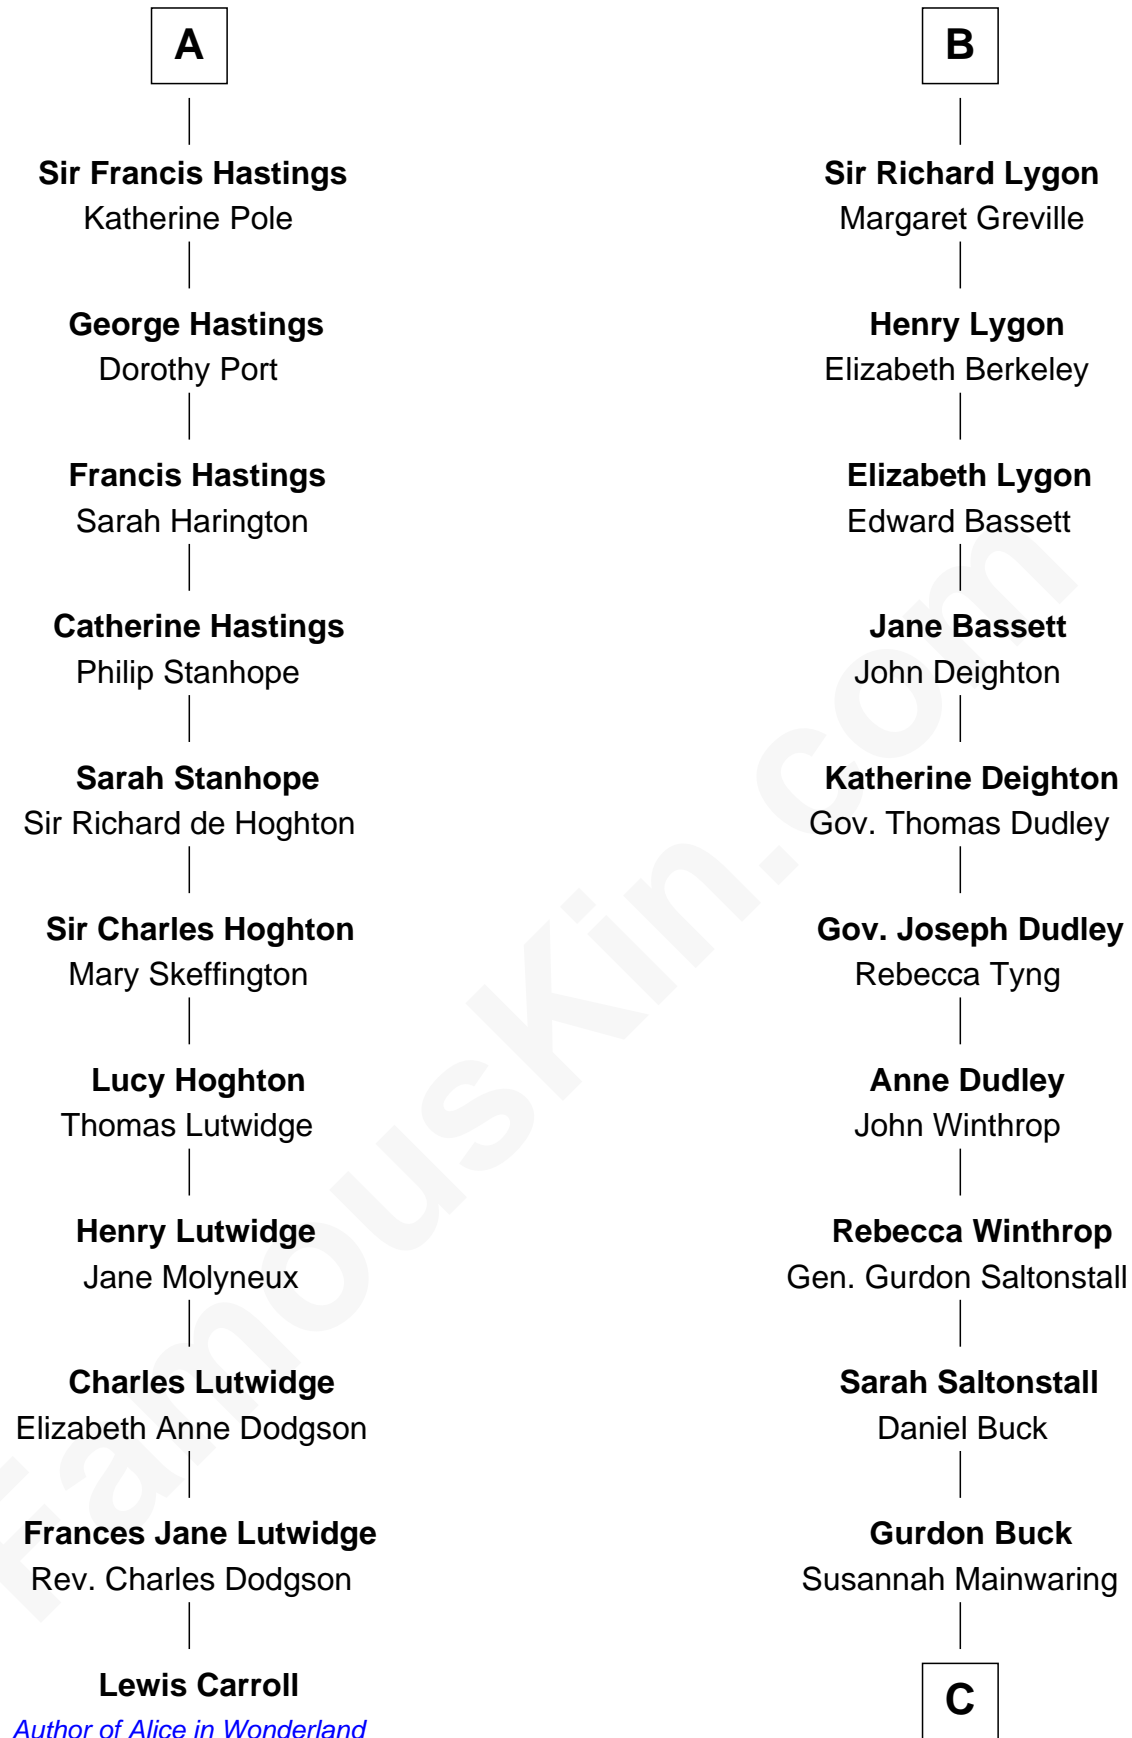

# FamousKin.com

## Relationship Chart of Lewis Carroll

*Author of Alice in Wonderland*

17th cousin 3 times removed of

**Louis Auchincloss**  
*Author*

**C**

**Elizabeth Buck**  
John Auchincloss

**John Winthrop Auchincloss**  
Joanna Hone Russell

**Joseph Howland Auchincloss**  
Priscilla Dixon Stanton

**Louis Auchincloss**  
*Author*

FamousKin.com