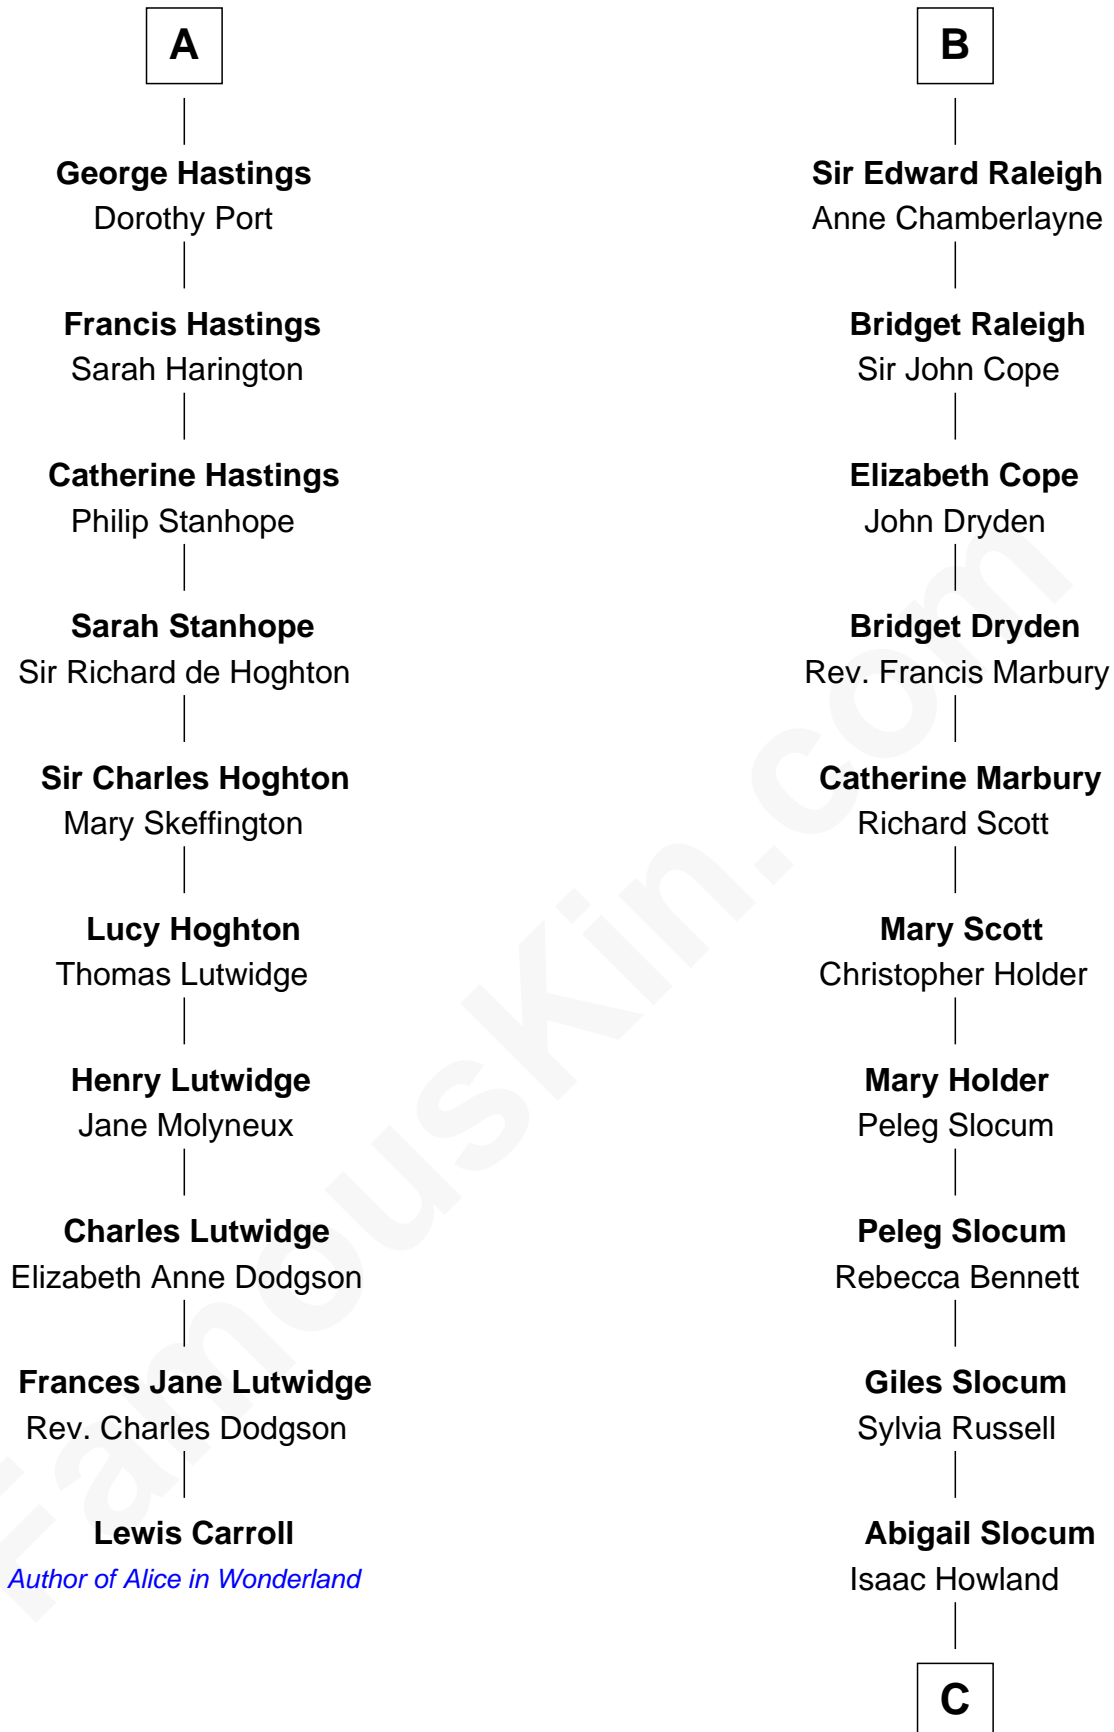

### Lewis Carroll

*Author of Alice in Wonderland*

16th cousin 3 times removed of

### Hetty Green

*"The Witch of Wall Street"*

**Sir Hugh I de Audley**

Iseult de Mortimer

**C**

—  
**Mehitable Howland**

Gideon Howland

—  
**Abby Slocum Howland**

Edward Mott Robinson

—  
**Hetty Green**

*"The Witch of Wall Street"*

FamousKin.com