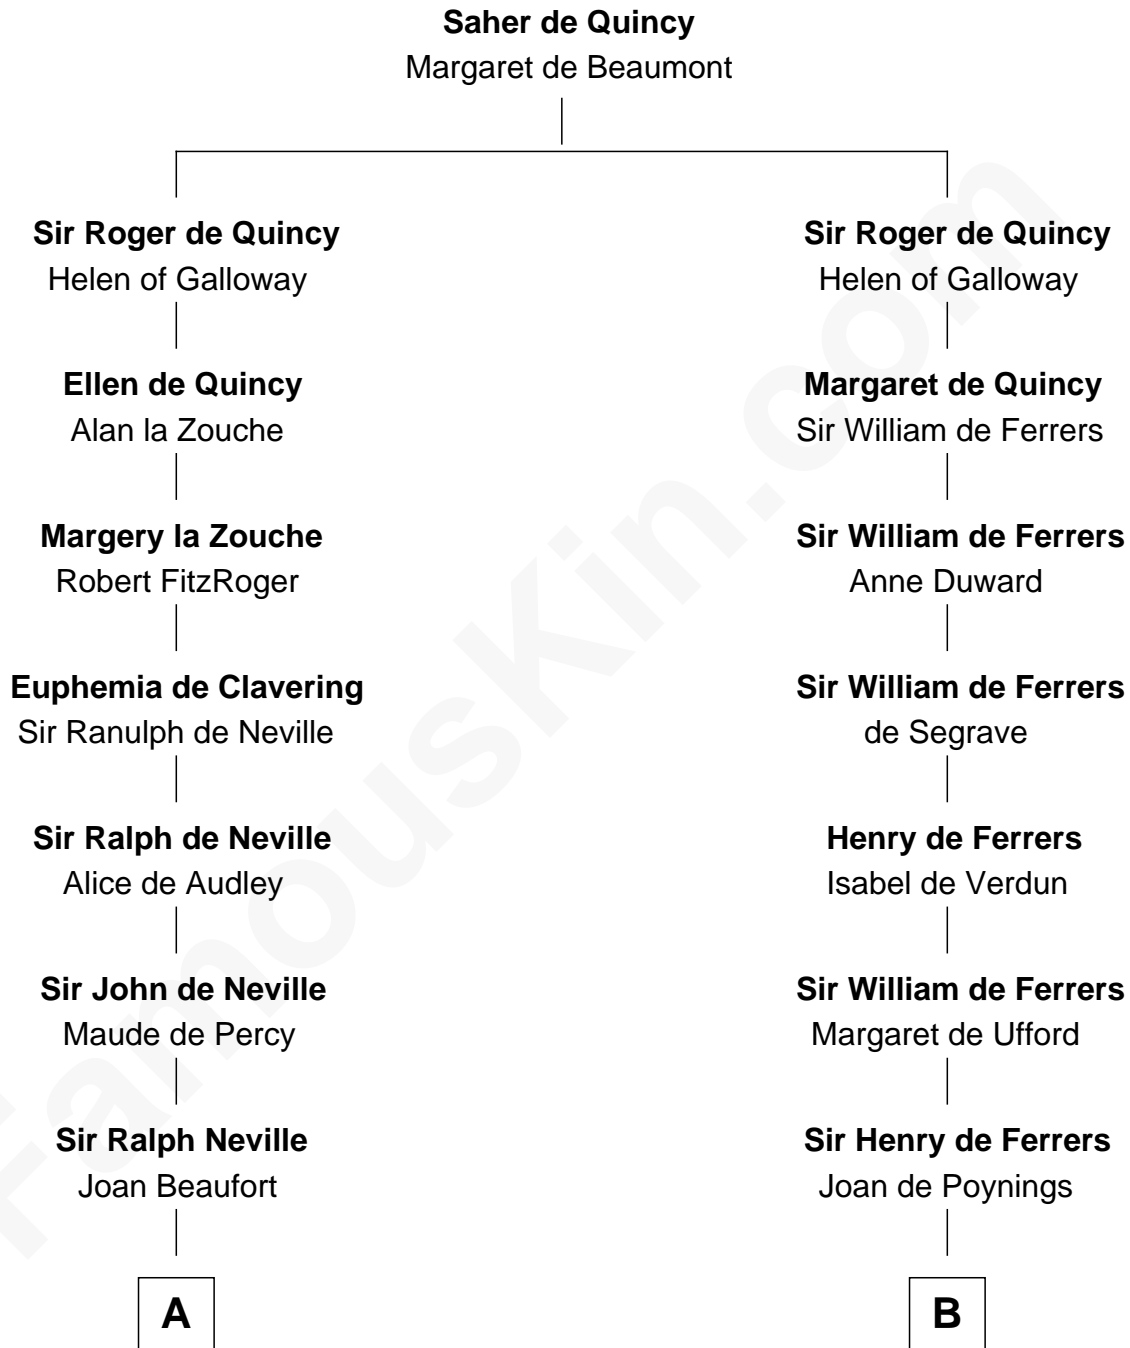

FamousKin.com

Relationship Chart of

Lewis Carroll

Author of Alice in Wonderland

20th cousin 1 time removed of

Hetty Green

"The Witch of Wall Street"

C

Henry Lutwidge

Jane Molyneux

Charles Lutwidge

Elizabeth Anne Dodgson

Frances Jane Lutwidge

Rev. Charles Dodgson

Lewis Carroll

Author of Alice in Wonderland

Edward Mott Robinson

Hetty Green

"The Witch of Wall Street"