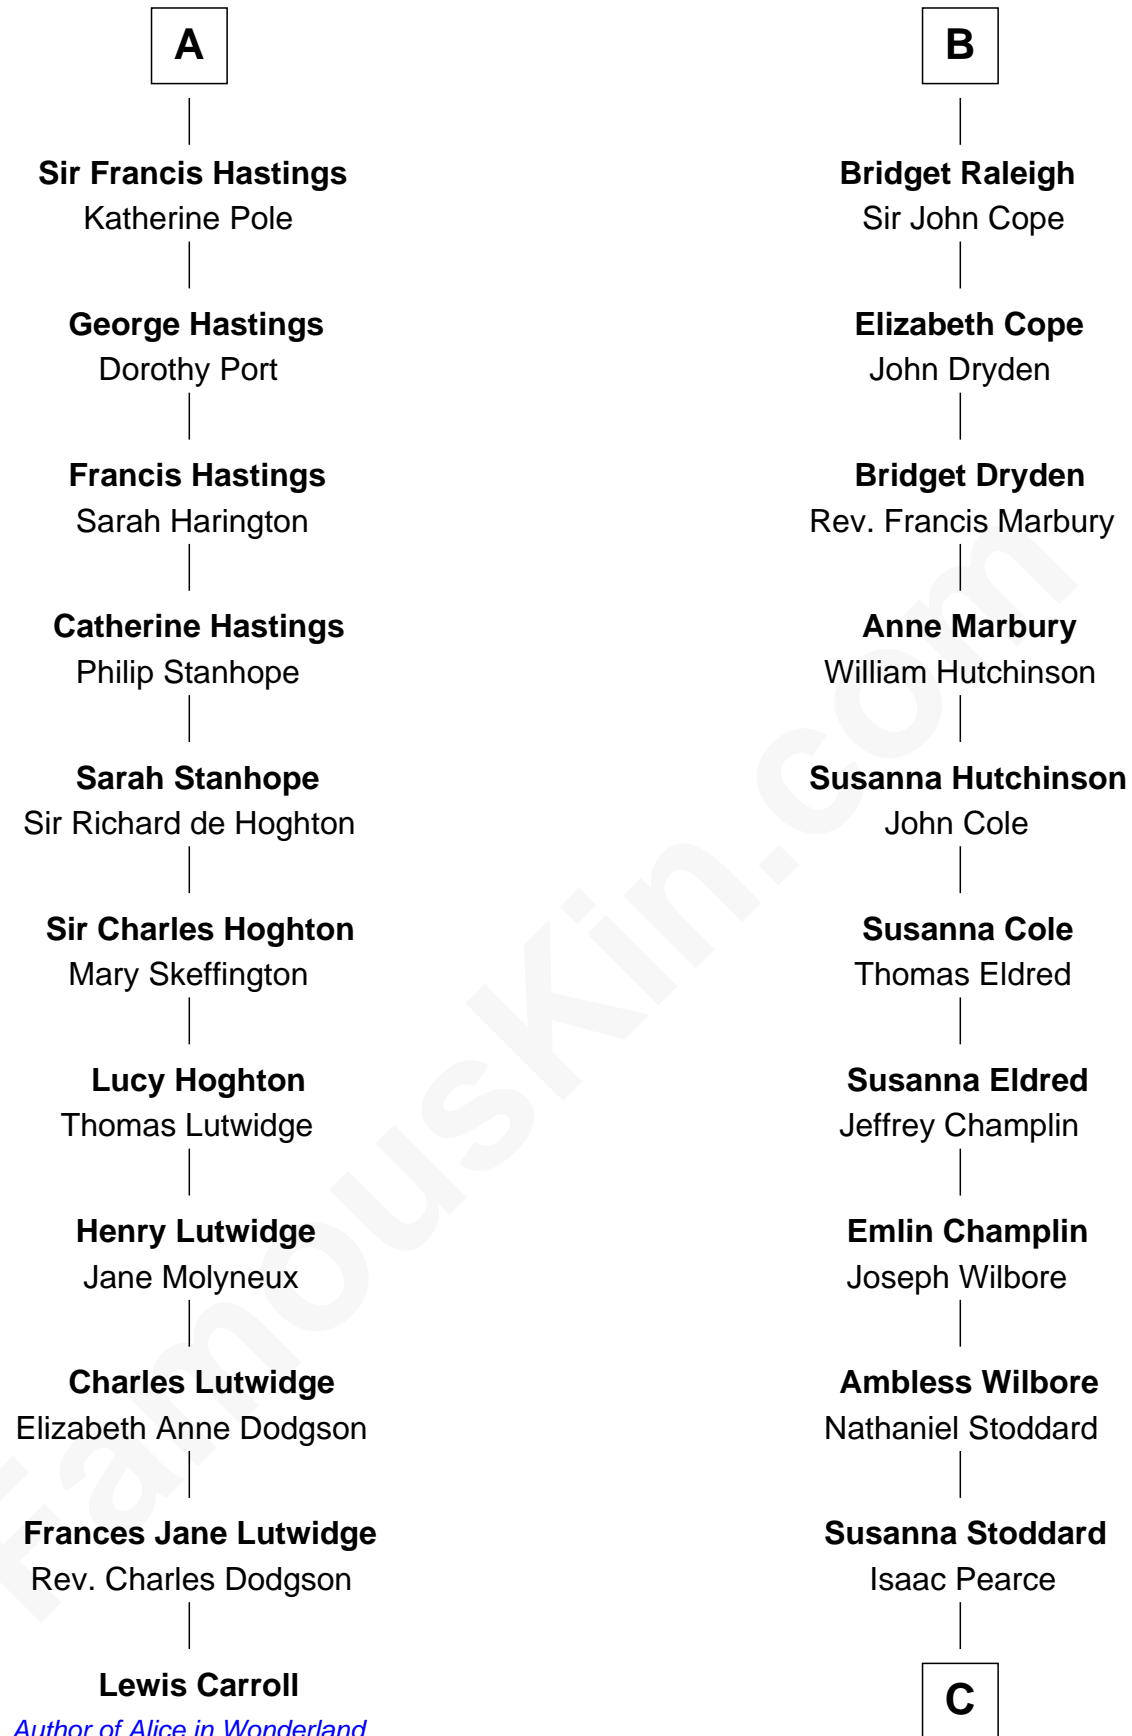

# FamousKin.com Relationship Chart of

**Lewis Carroll**

*Author of Alice in Wonderland*

17th cousin 1 time removed of

**Shanghai Pierce**

*Texas Cattleman*

**Edmund Fitzalan**

Alice de Warenne

C

Jonathan D. Pearce  
Hanna Phillips Head

Shanghai Pierce  
*Texas Cattleman*

FamousKin.com