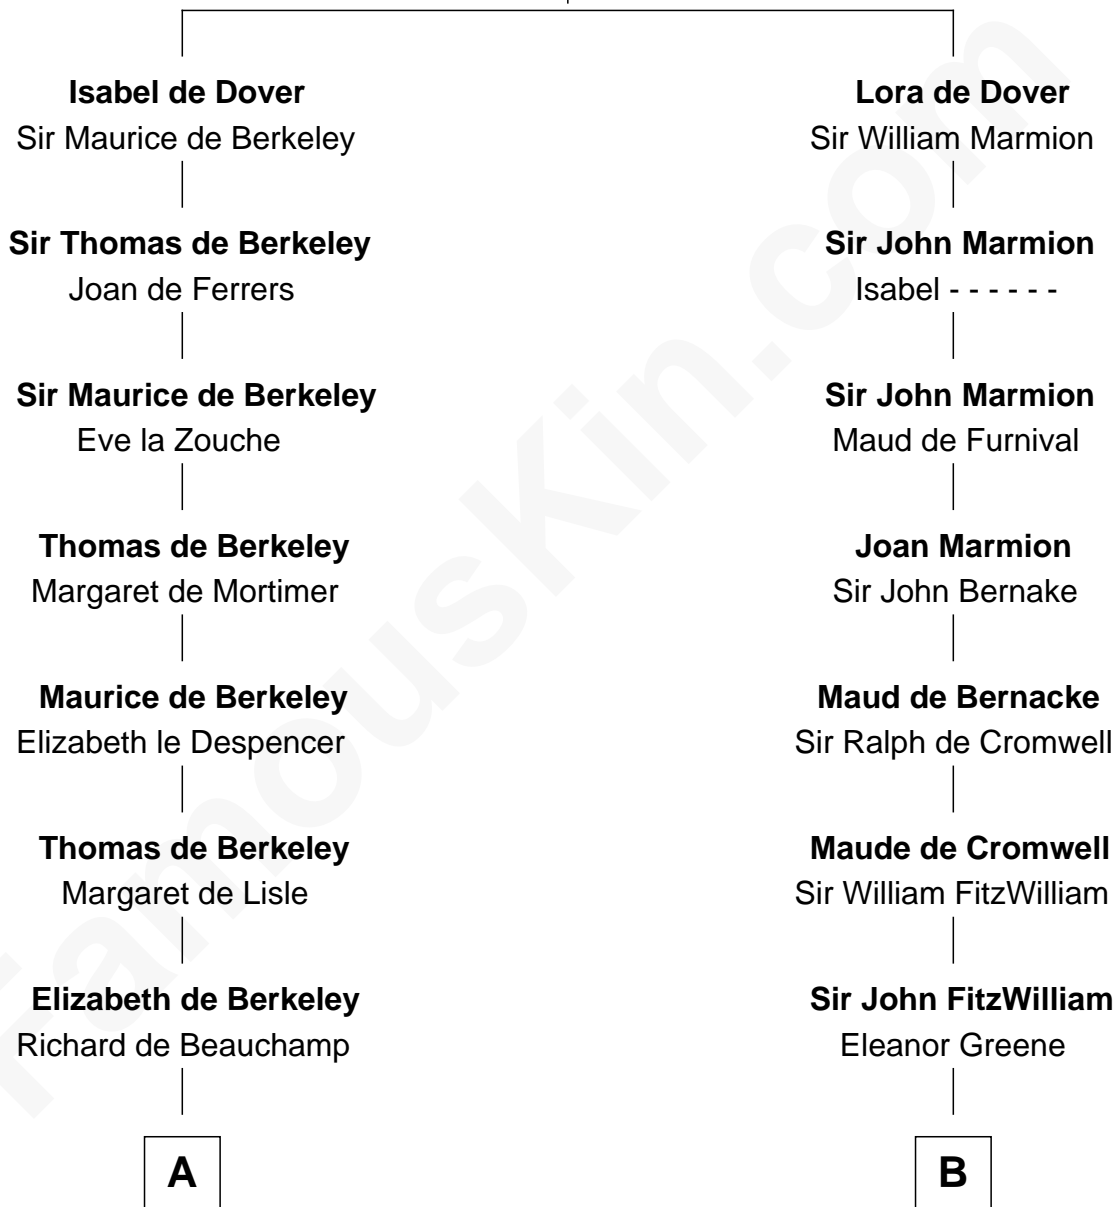

FamousKin.com

Relationship Chart of

Lewis Carroll

Author of Alice in Wonderland

18th cousin 3 times removed of

John Quincy Adams

6th U.S. President

Sir Richard FitzRoy

Rose de Dover

C

Lucy Hoghton
Thomas Lutwidge

Henry Lutwidge
Jane Molyneux

Charles Lutwidge
Elizabeth Anne Dodgson

Frances Jane Lutwidge
Rev. Charles Dodgson

Lewis Carroll
Author of Alice in Wonderland

D