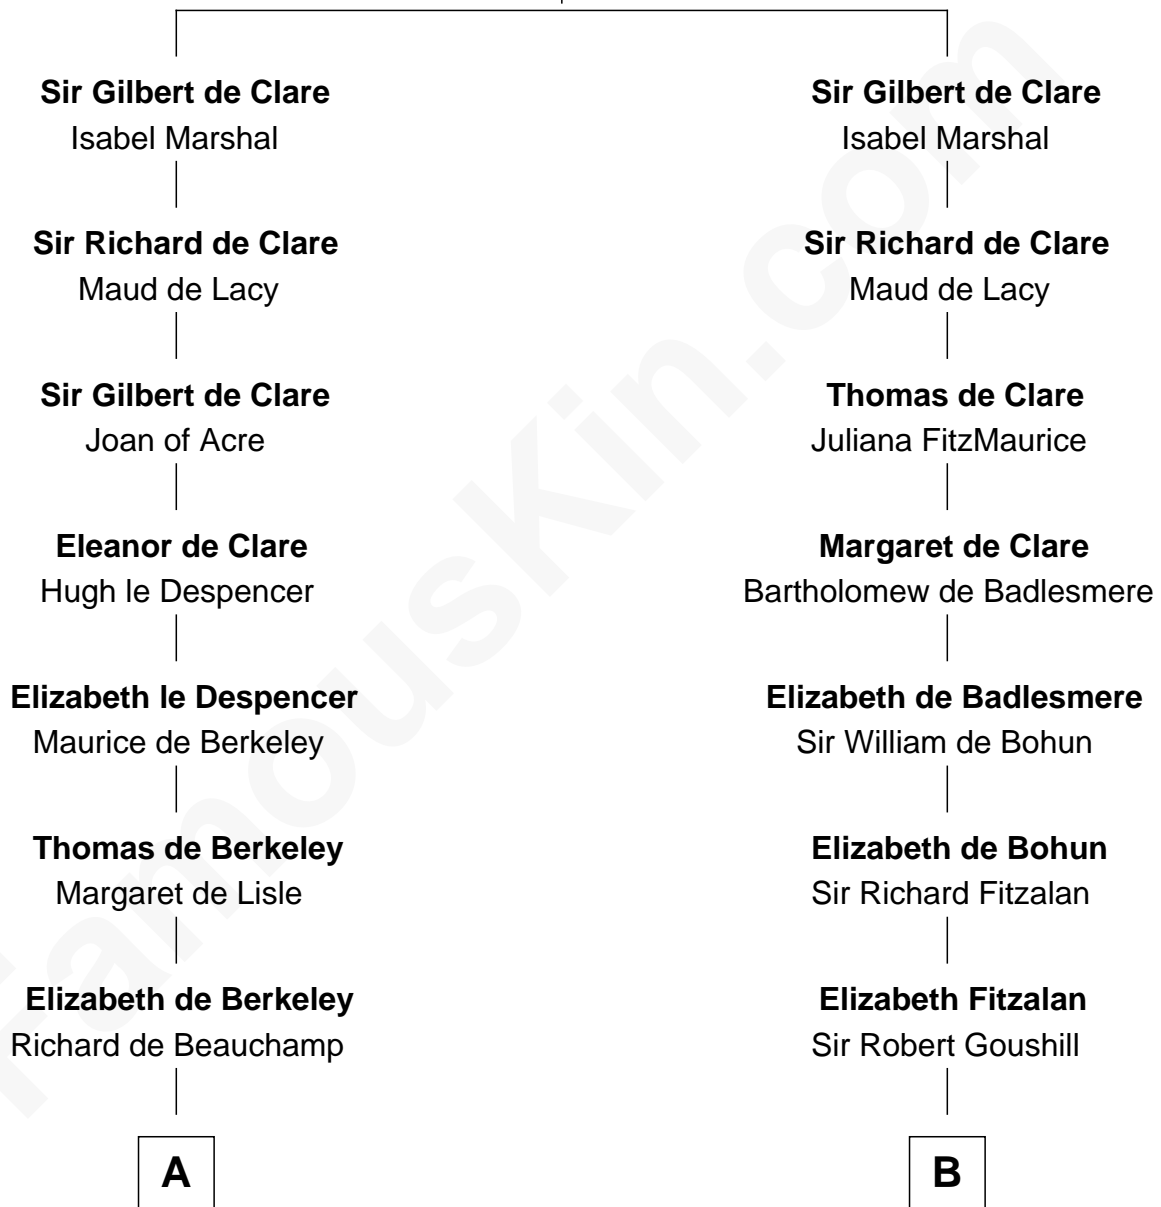

## Relationship Chart of Lewis Carroll

*Author of Alice in Wonderland*

20th cousin 1 time removed of

## John Quincy Adams

*6th U.S. President*

**Richard de Clare**  
Amice of Gloucester

**C**

**Lucy Hoghton**  
Thomas Lutwidge

**Henry Lutwidge**  
Jane Molyneux

**Charles Lutwidge**  
Elizabeth Anne Dodgson