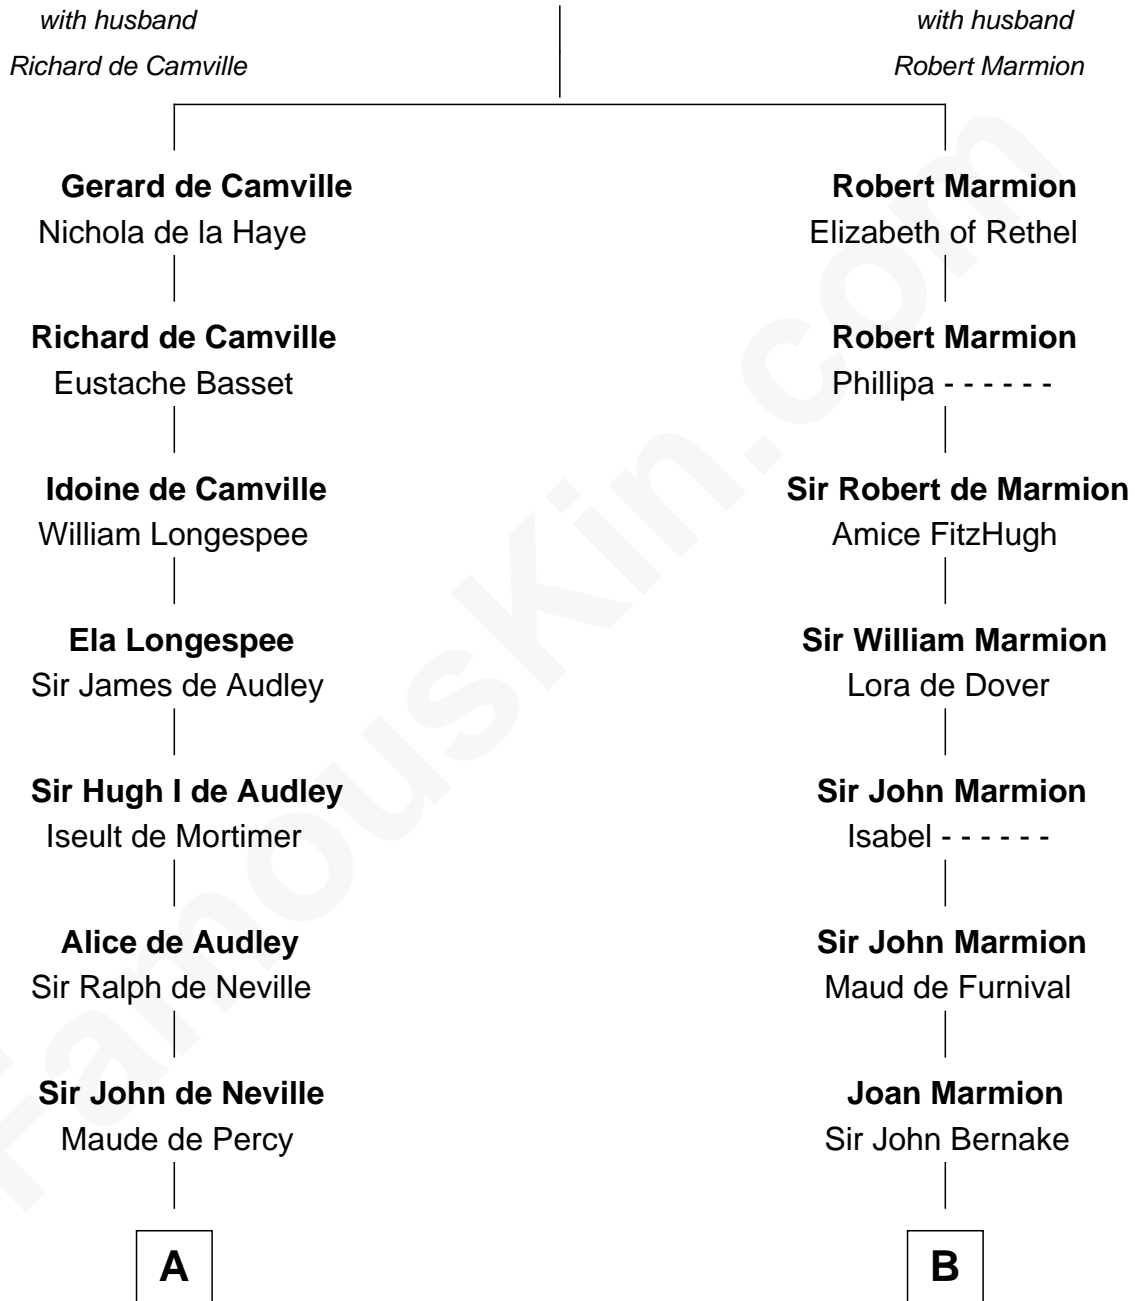

FamousKin.com Relationship Chart of

Lewis Carroll

Author of Alice in Wonderland

21st cousin of

John Quincy Adams

6th U.S. President

Miliscent of Rethel

C

Lucy Hoghton
Thomas Lutwidge

Henry Lutwidge
Jane Molyneux

Charles Lutwidge
Elizabeth Anne Dodgson

Frances Jane Lutwidge
Rev. Charles Dodgson

Lewis Carroll
Author of Alice in Wonderland

D

Anna Shepard
Daniel Quincy