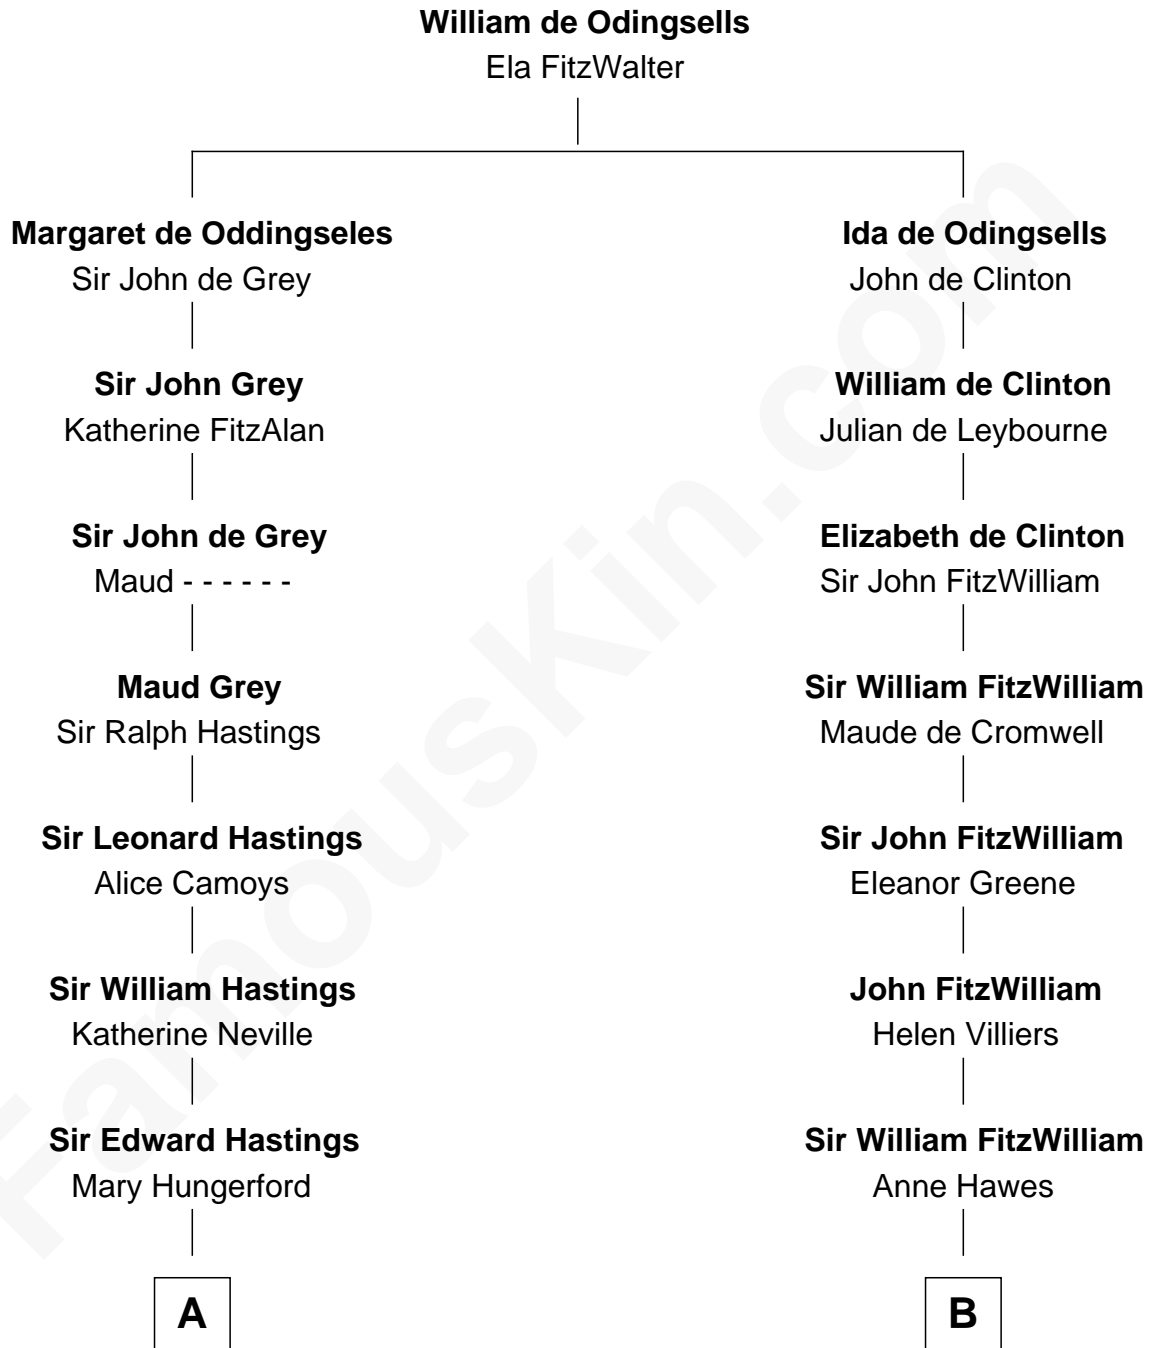

FamousKin.com

Relationship Chart of

Lewis Carroll

Author of Alice in Wonderland

16th cousin 2 times removed of

John Quincy Adams

6th U.S. President

C

—
Frances Jane Lutwidge

Rev. Charles Dodgson

—
Lewis Carroll

Author of Alice in Wonderland

FamousKin.com