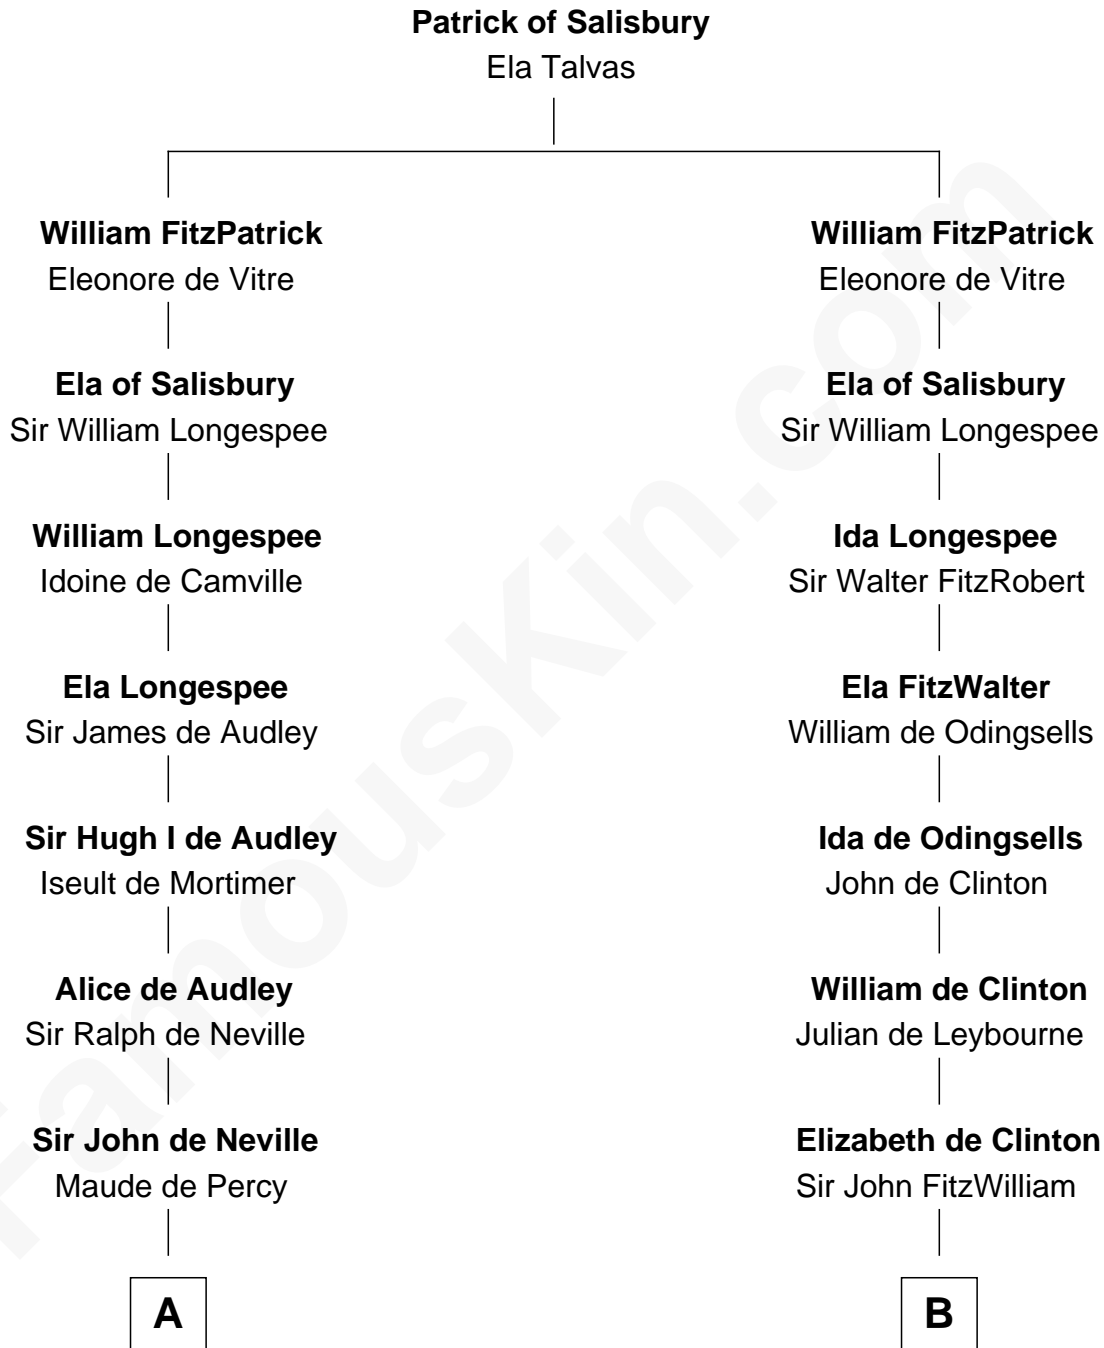

FamousKin.com

Relationship Chart of

Lewis Carroll

Author of Alice in Wonderland

20th cousin 1 time removed of

John Quincy Adams

6th U.S. President

C

Lucy Hoghton
Thomas Lutwidge

Henry Lutwidge
Jane Molyneux

Charles Lutwidge
Elizabeth Anne Dodgson

Frances Jane Lutwidge
Rev. Charles Dodgson

Lewis Carroll
Author of Alice in Wonderland

D

Col John Quincy
Elizabeth Norton