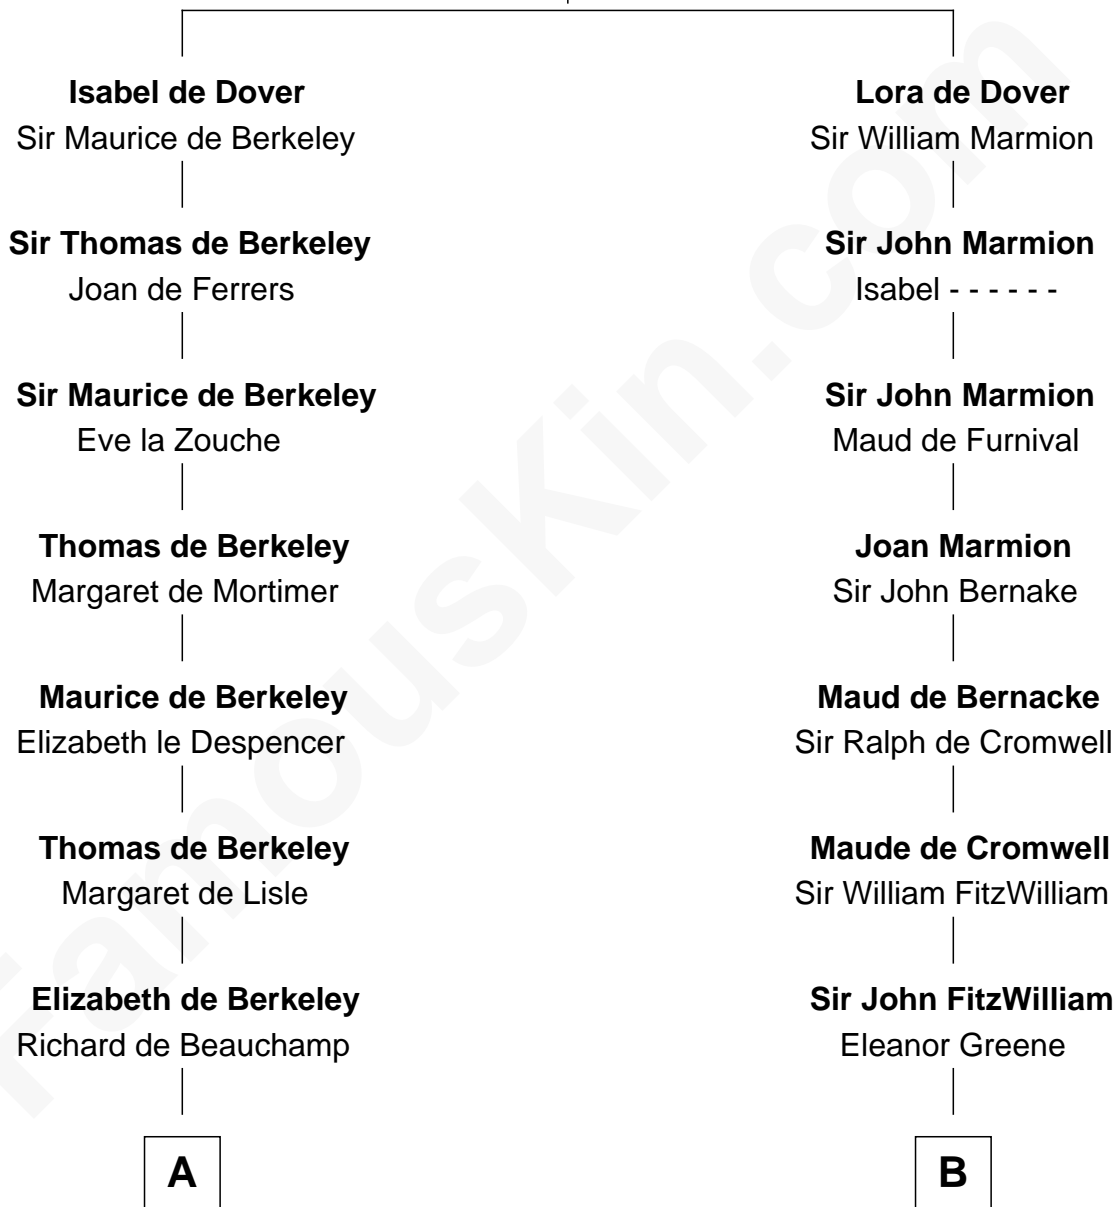

FamousKin.com

Relationship Chart of

Lewis Carroll

Author of Alice in Wonderland

17th cousin 4 times removed of

Abigail (Smith) Adams

First Lady of President John Adams

Sir Richard FitzRoy

Rose de Dover

C

—
Lucy Houghton
Thomas Lutwidge

—
Henry Lutwidge
Jane Molyneux

—
Charles Lutwidge
Elizabeth Anne Dodgson

—
Frances Jane Lutwidge
Rev. Charles Dodgson

—
Lewis Carroll
Author of Alice in Wonderland