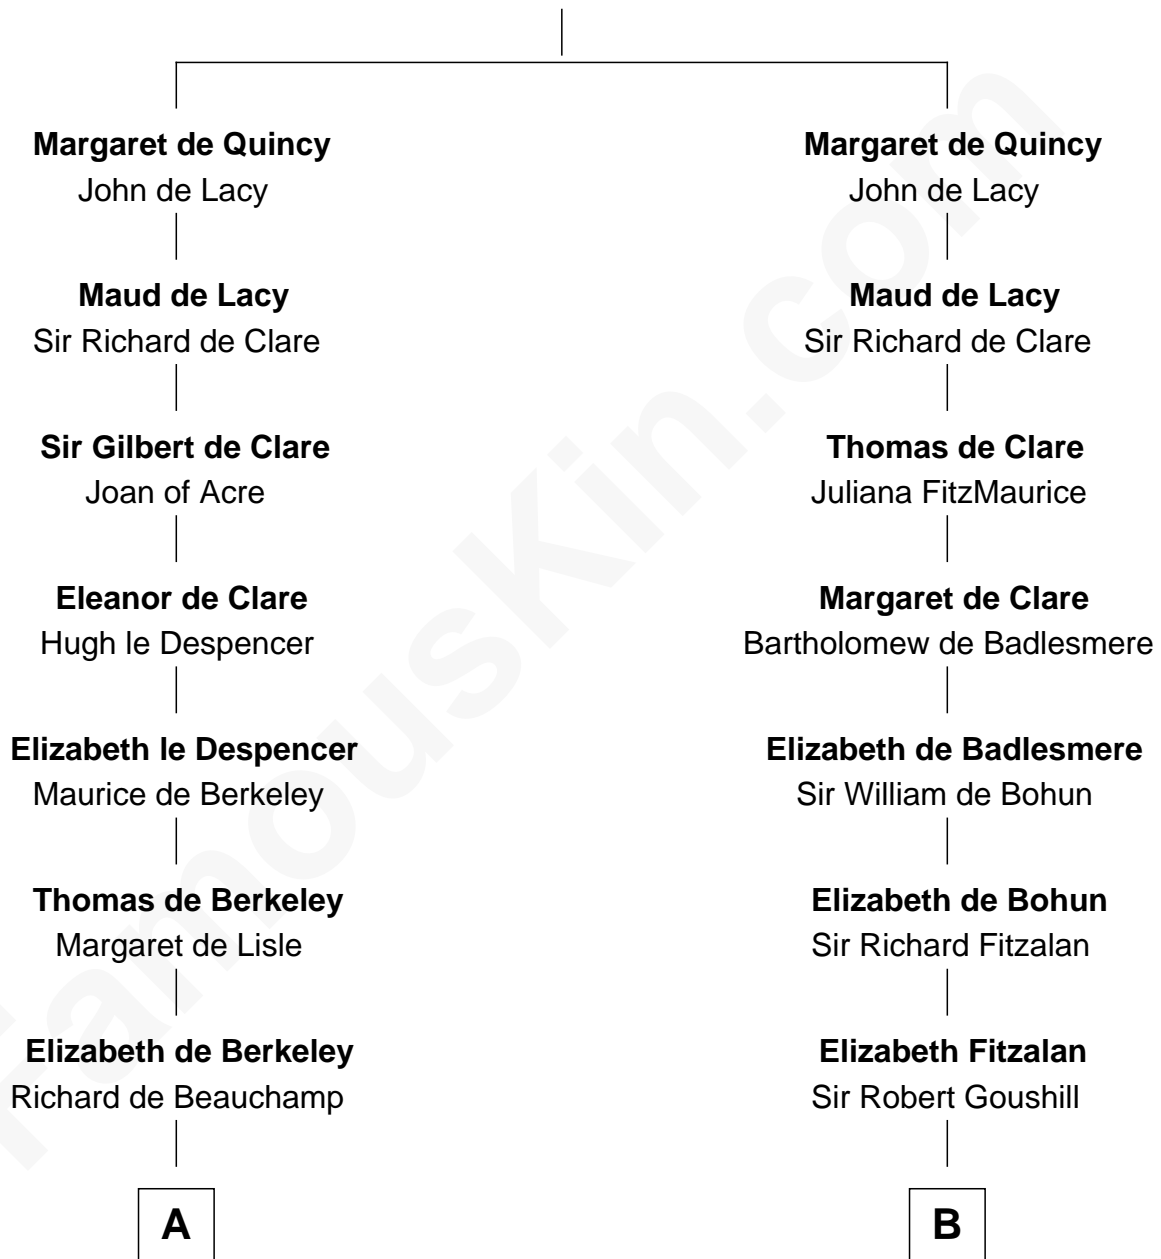

FamousKin.com

Relationship Chart of

Lewis Carroll

Author of Alice in Wonderland

19th cousin 2 times removed of

Abigail (Smith) Adams

First Lady of President John Adams

Sir Robert II de Quincy

Hawise of Chester

C

Lucy Hoghton
Thomas Lutwidge

Henry Lutwidge
Jane Molyneux

Charles Lutwidge
Elizabeth Anne Dodgson

Frances Jane Lutwidge
Rev. Charles Dodgson

Lewis Carroll
Author of Alice in Wonderland

D