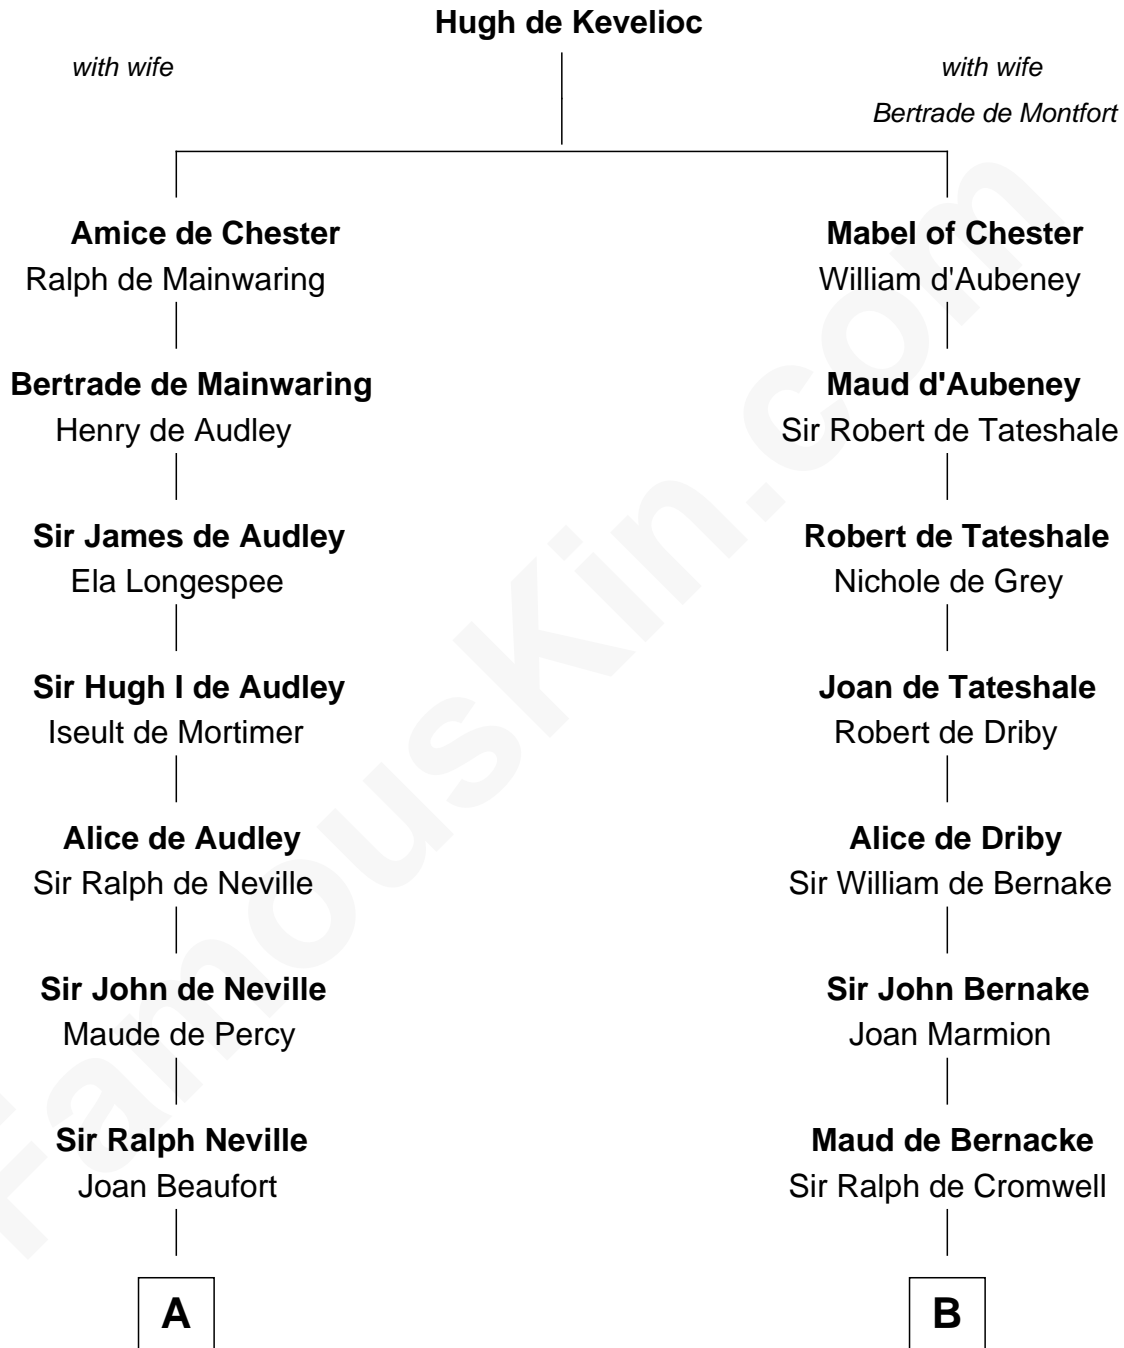

# FamousKin.com

## Relationship Chart of Lewis Carroll

*Author of Alice in Wonderland*

19th cousin 1 time removed of

**Abigail (Smith) Adams**

*First Lady of President John Adams*

**C**

**Henry Lutwidge**

Jane Molyneux