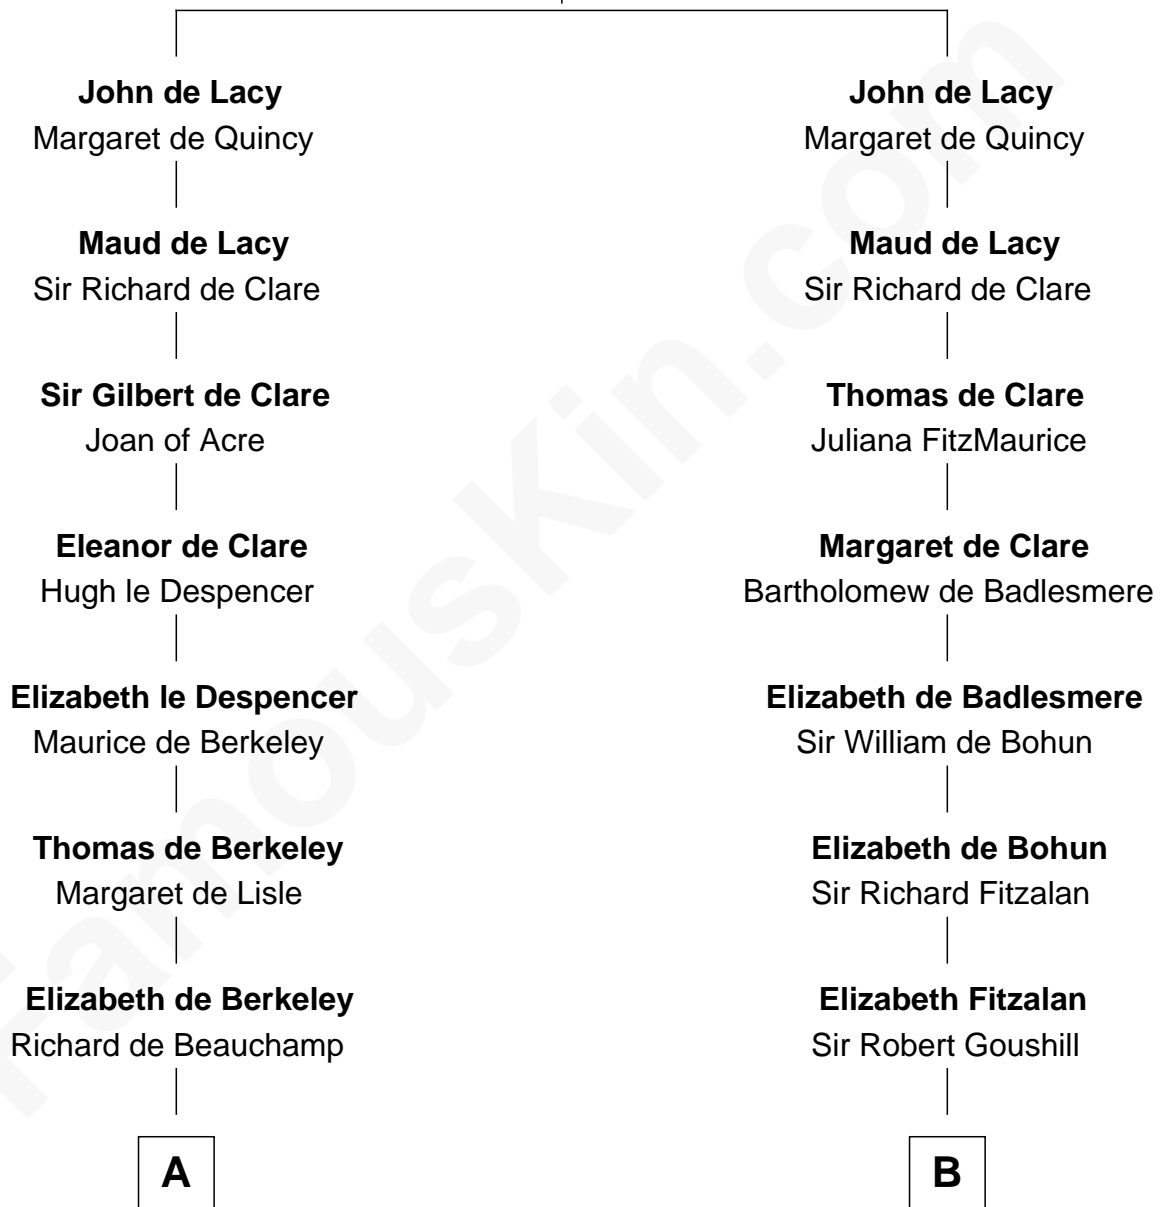

FamousKin.com

Relationship Chart of

Lewis Carroll

Author of Alice in Wonderland

19th cousin 2 times removed of

Abigail (Smith) Adams

First Lady of President John Adams

Roger de Lacy
Maud de Clere

C

Lucy Hoghton
Thomas Lutwidge

Henry Lutwidge
Jane Molyneux

Charles Lutwidge
Elizabeth Anne Dodgson

Frances Jane Lutwidge
Rev. Charles Dodgson

Lewis Carroll
Author of Alice in Wonderland

D

Col John Quincy
Elizabeth Norton