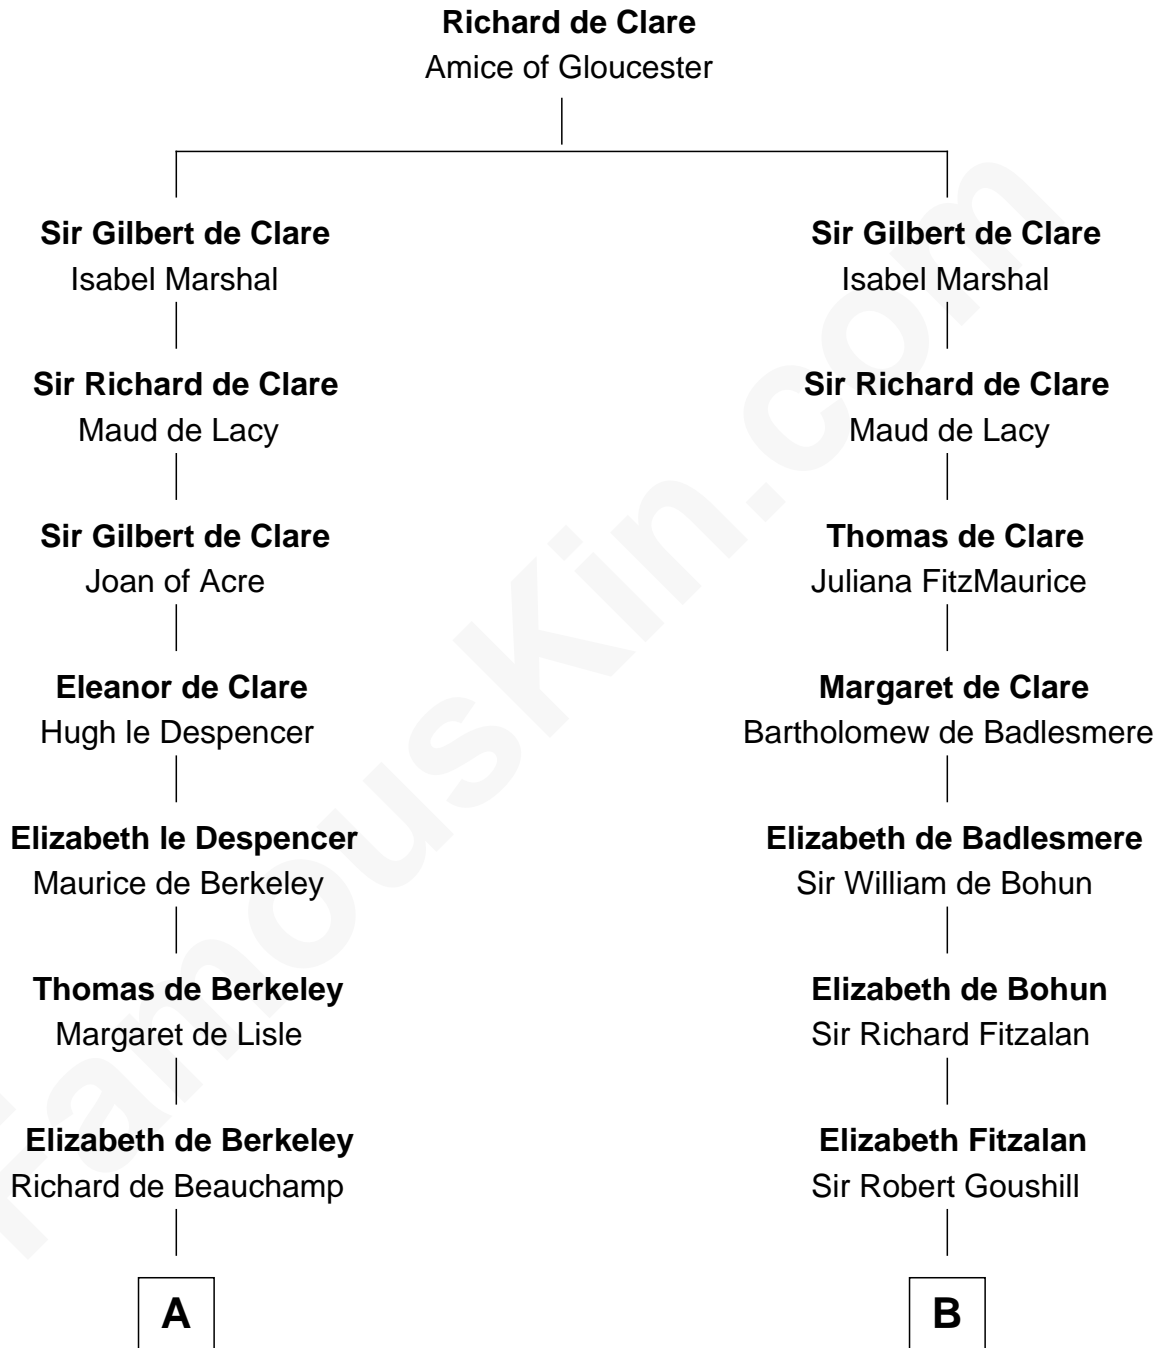

# FamousKin.com

## Relationship Chart of Lewis Carroll

*Author of Alice in Wonderland*

19th cousin 2 times removed of

**Abigail (Smith) Adams**

*First Lady of President John Adams*

**C**

**Lucy Hoghton**  
Thomas Lutwidge

**Henry Lutwidge**  
Jane Molyneux

**Charles Lutwidge**  
Elizabeth Anne Dodgson

**Frances Jane Lutwidge**  
Rev. Charles Dodgson

**Lewis Carroll**  
*Author of Alice in Wonderland*

**D**

**Col John Quincy**  
Elizabeth Norton

**Elizabeth Quincy**  
Rev. William Smith