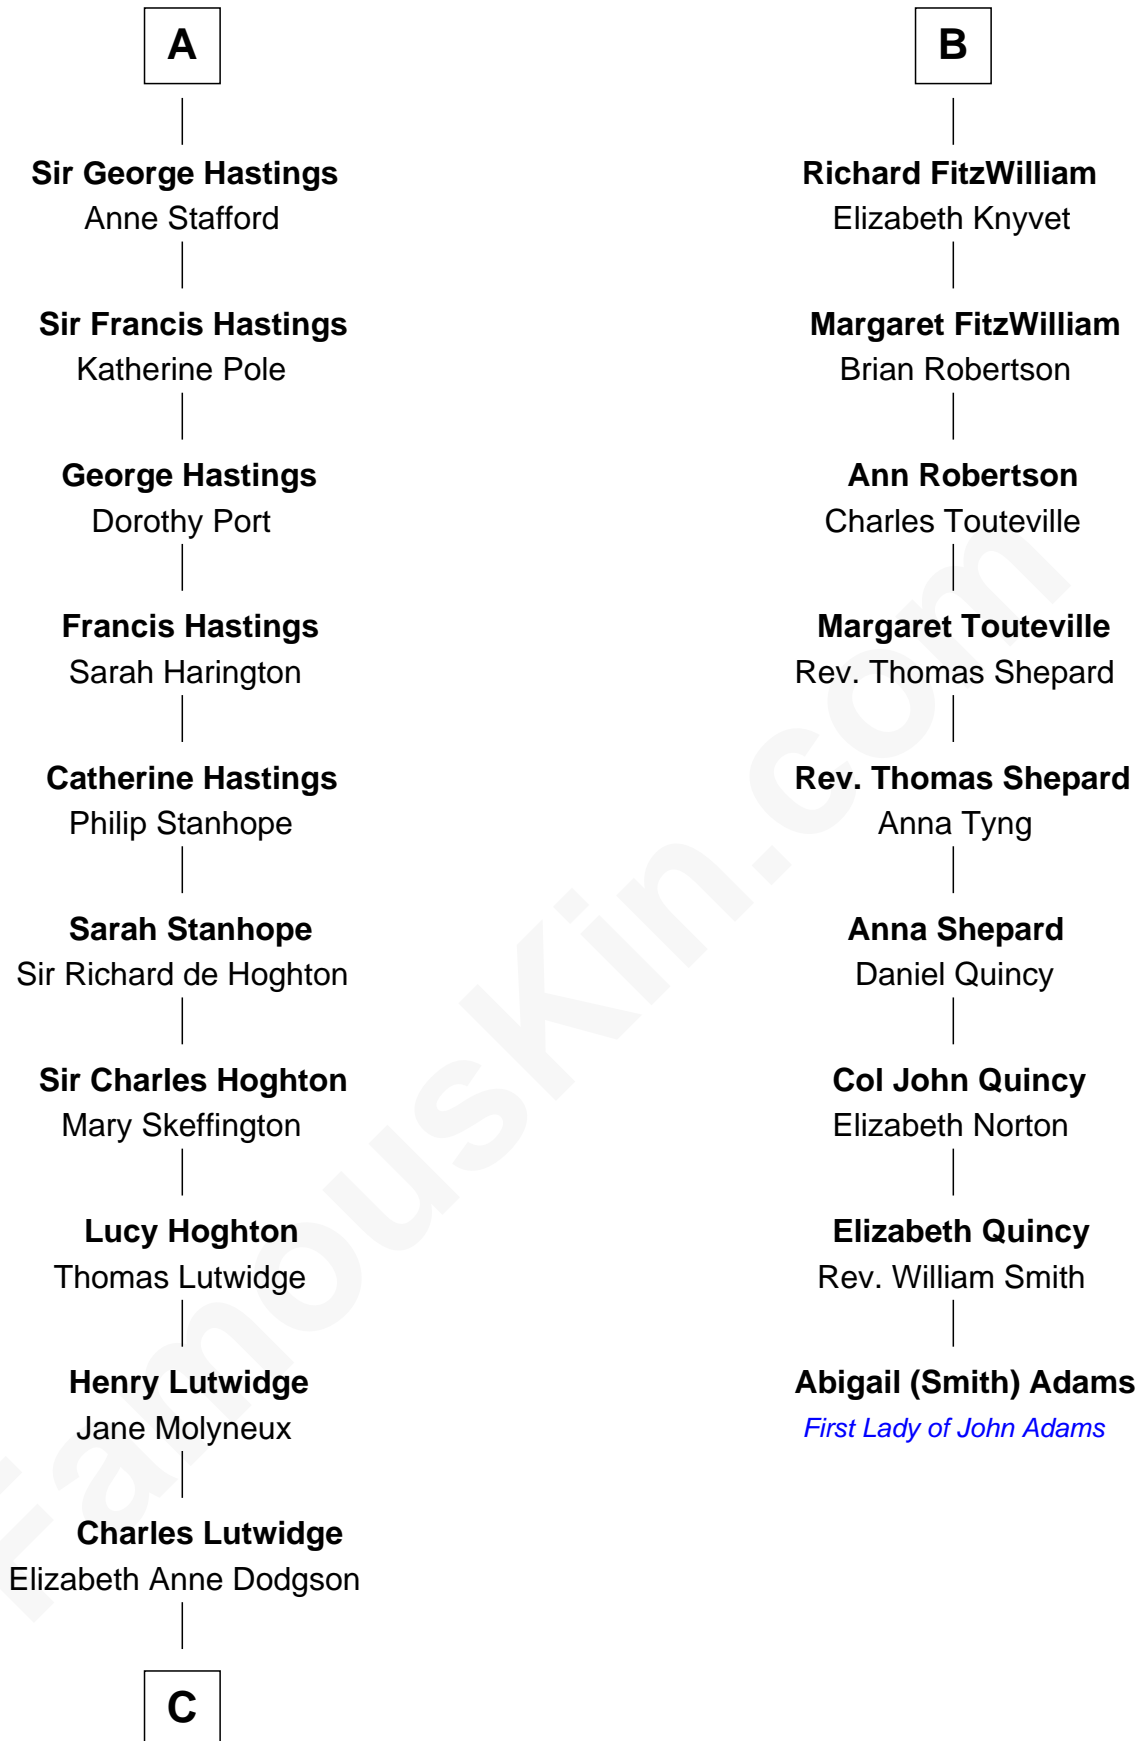

FamousKin.com

Relationship Chart of

Lewis Carroll

Author of Alice in Wonderland

15th cousin 3 times removed of

Abigail (Smith) Adams

First Lady of President John Adams

C

—
Frances Jane Lutwidge

Rev. Charles Dodgson

—
Lewis Carroll

Author of Alice in Wonderland

FamousKin.com