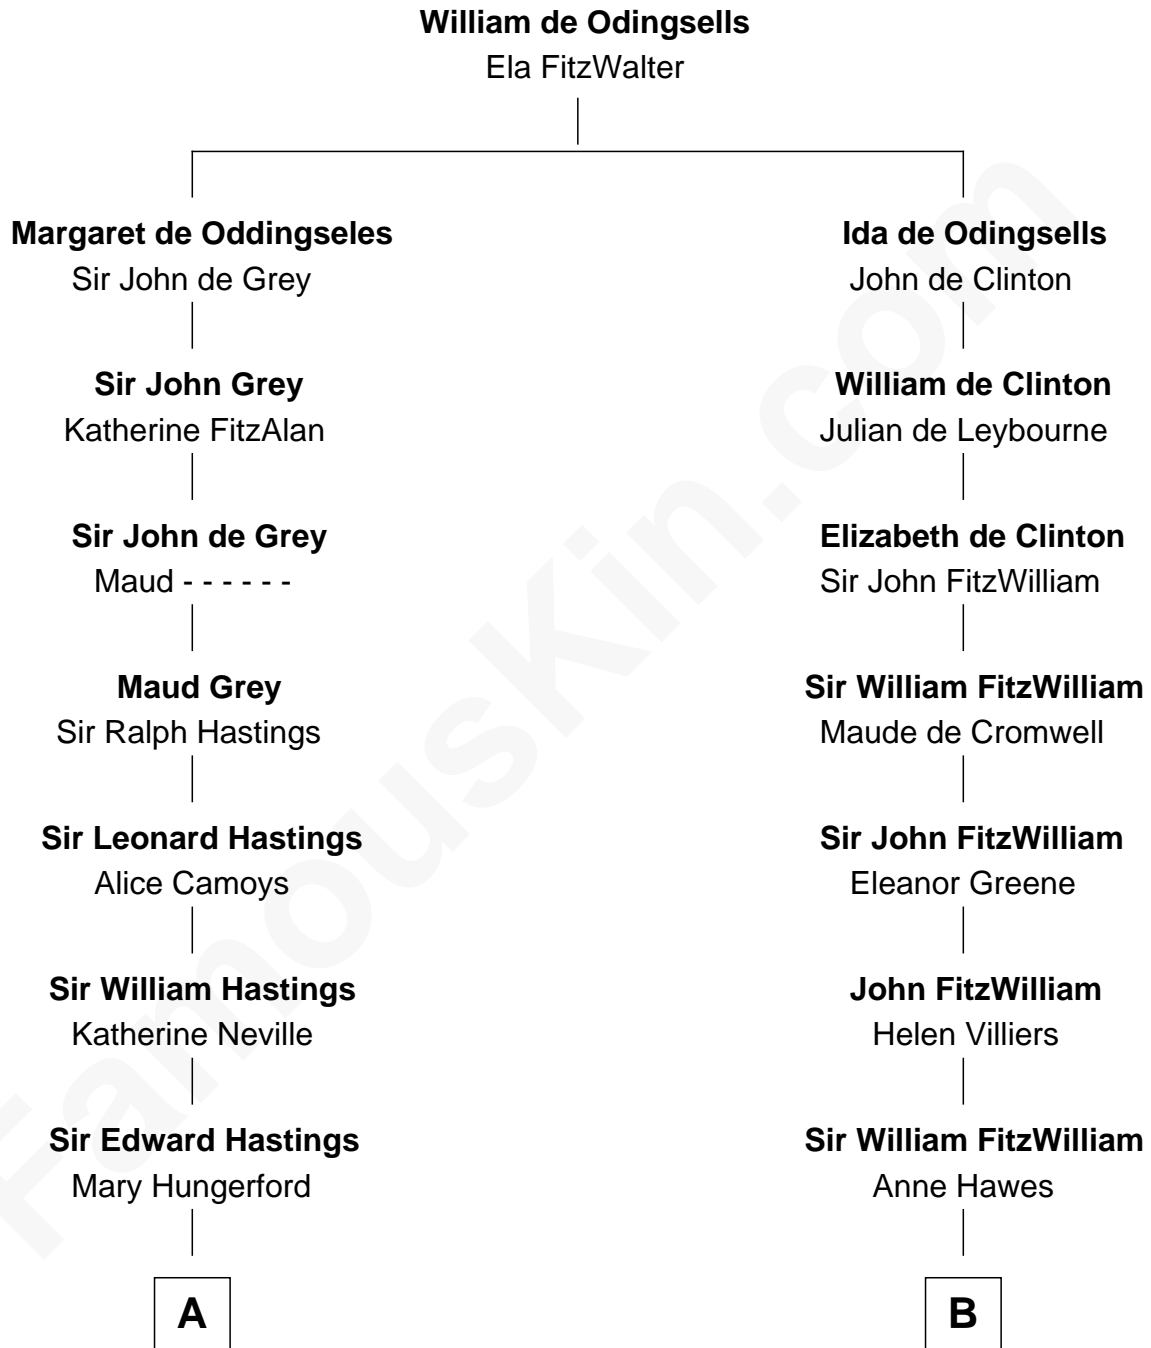

FamousKin.com

Relationship Chart of

Lewis Carroll

Author of Alice in Wonderland

15th cousin 3 times removed of

Abigail (Smith) Adams

First Lady of President John Adams

C

—
Frances Jane Lutwidge

Rev. Charles Dodgson

—
Lewis Carroll

Author of Alice in Wonderland

FamousKin.com