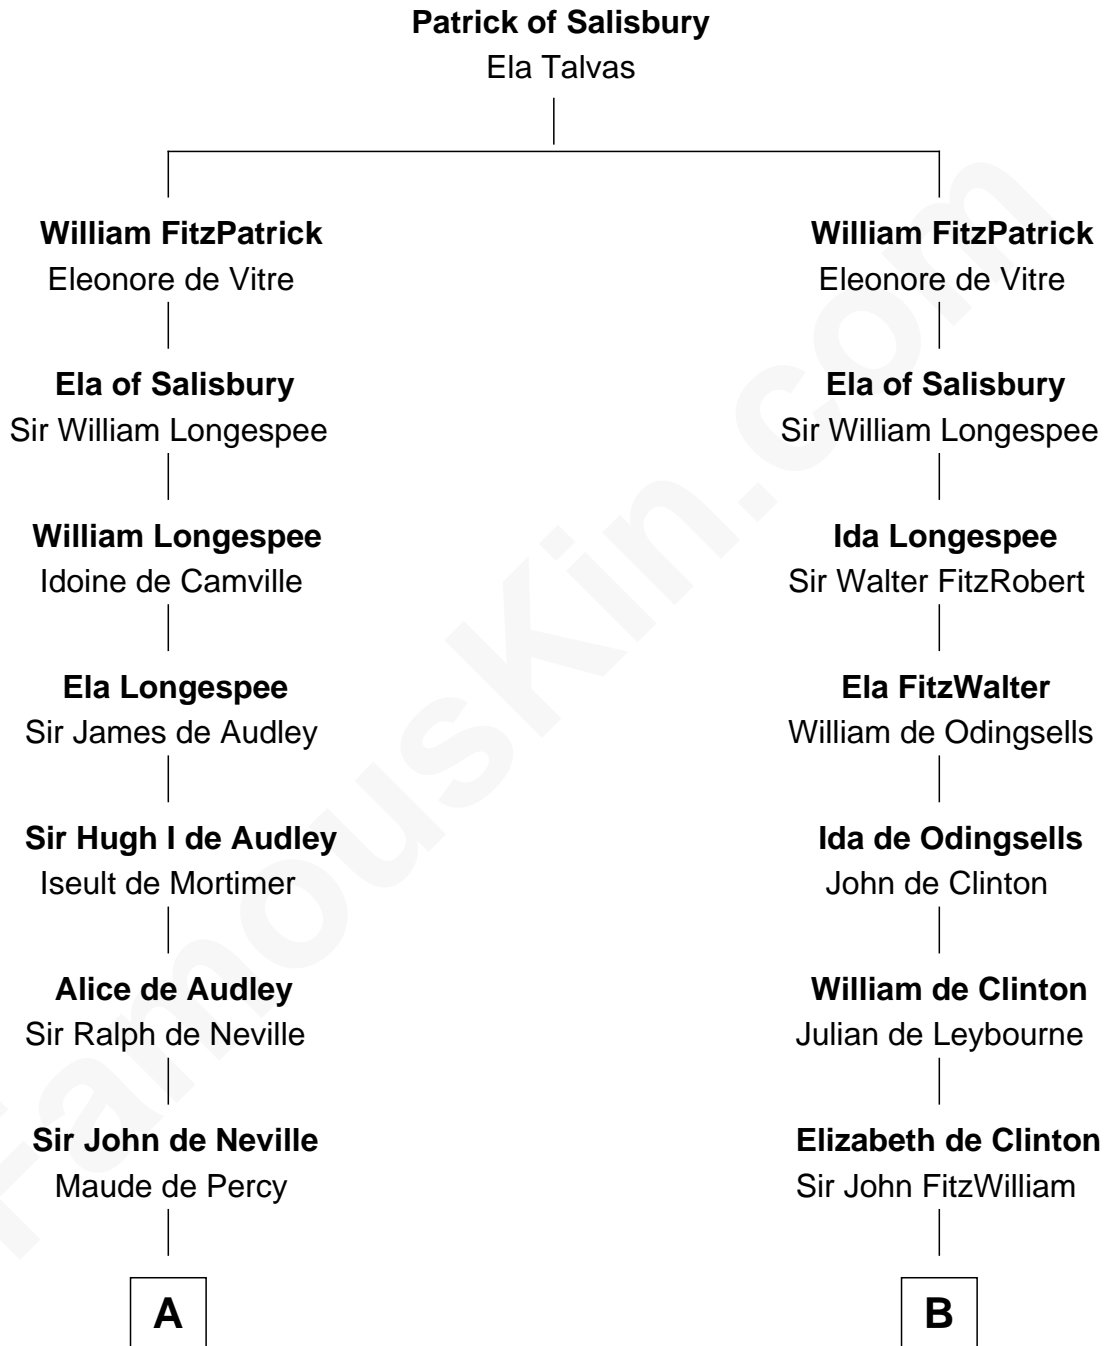

FamousKin.com

Relationship Chart of Lewis Carroll

Author of Alice in Wonderland

19th cousin 2 times removed of

Abigail (Smith) Adams

First Lady of President John Adams

C

Lucy Hoghton
Thomas Lutwidge

Henry Lutwidge
Jane Molyneux

Charles Lutwidge
Elizabeth Anne Dodgson

Frances Jane Lutwidge
Rev. Charles Dodgson

Lewis Carroll
Author of Alice in Wonderland

D

Col John Quincy
Elizabeth Norton

Elizabeth Quincy
Rev. William Smith