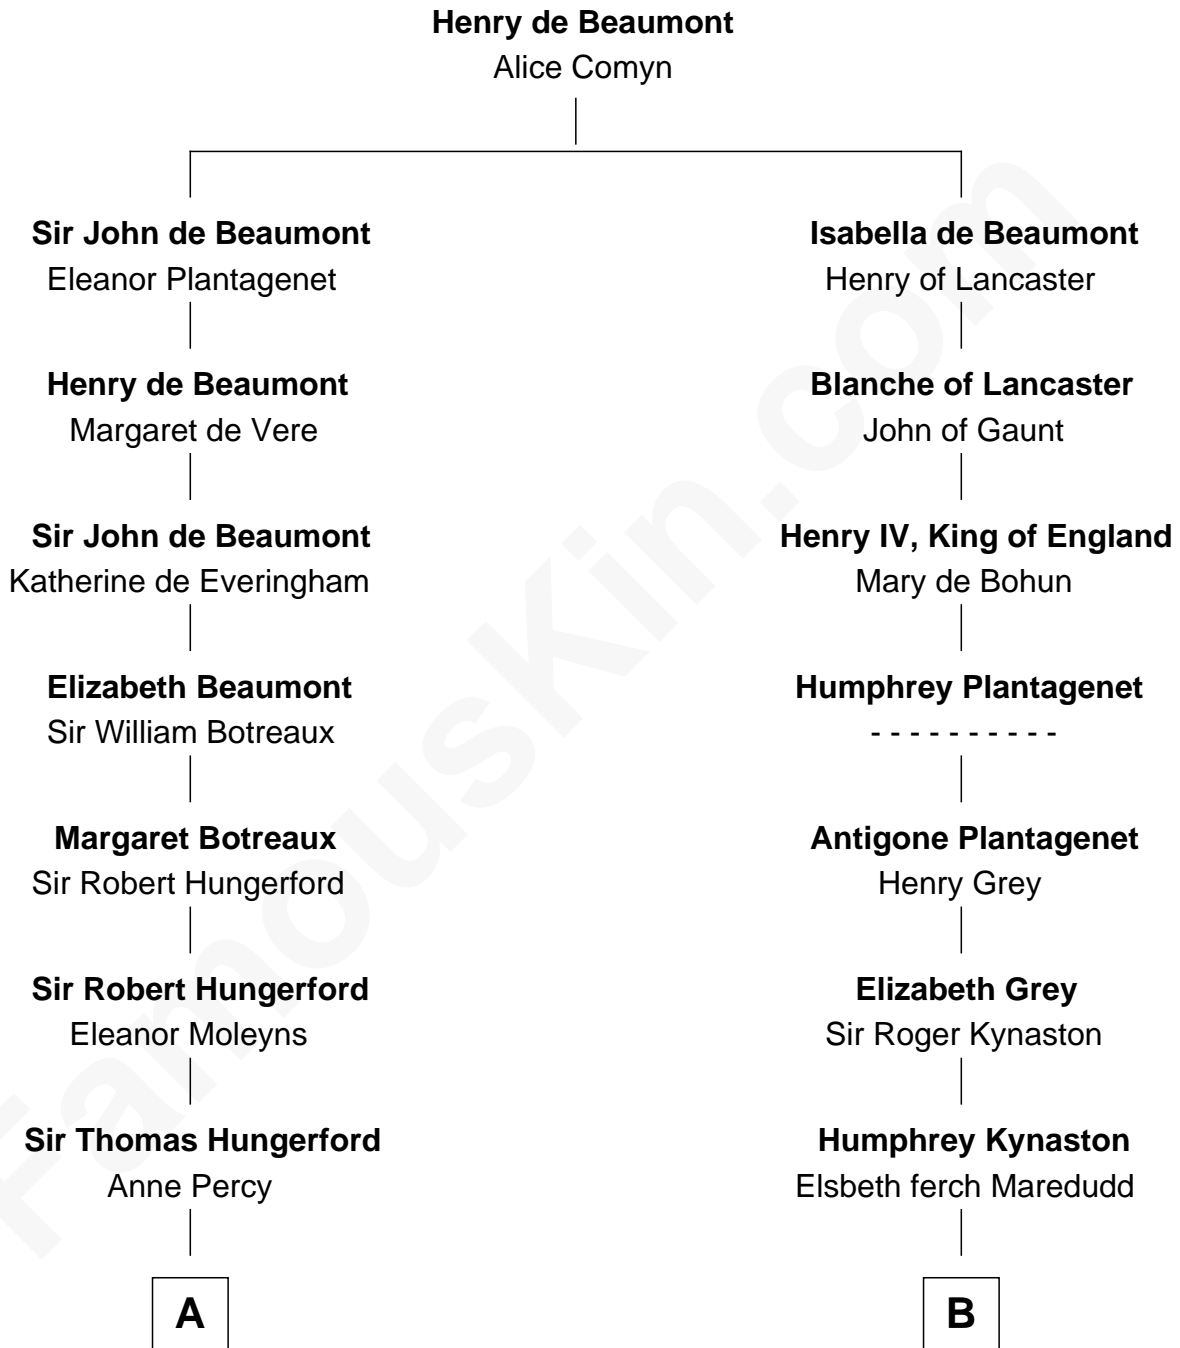

FamousKin.com Relationship Chart of

Lewis Carroll

Author of Alice in Wonderland

19th cousin of

Orson Welles

Radio, Stage, and Movie Actor

C

Charles Lutwidge
Elizabeth Anne Dodgson

Frances Jane Lutwidge
Rev. Charles Dodgson

Lewis Carroll
Author of Alice in Wonderland

D

Richard Jones Welles
Mary Blanche Head

Richard Head Welles
Beatrice Ives

Orson Welles
Radio, Stage, and Movie Actor

FamousKin.com