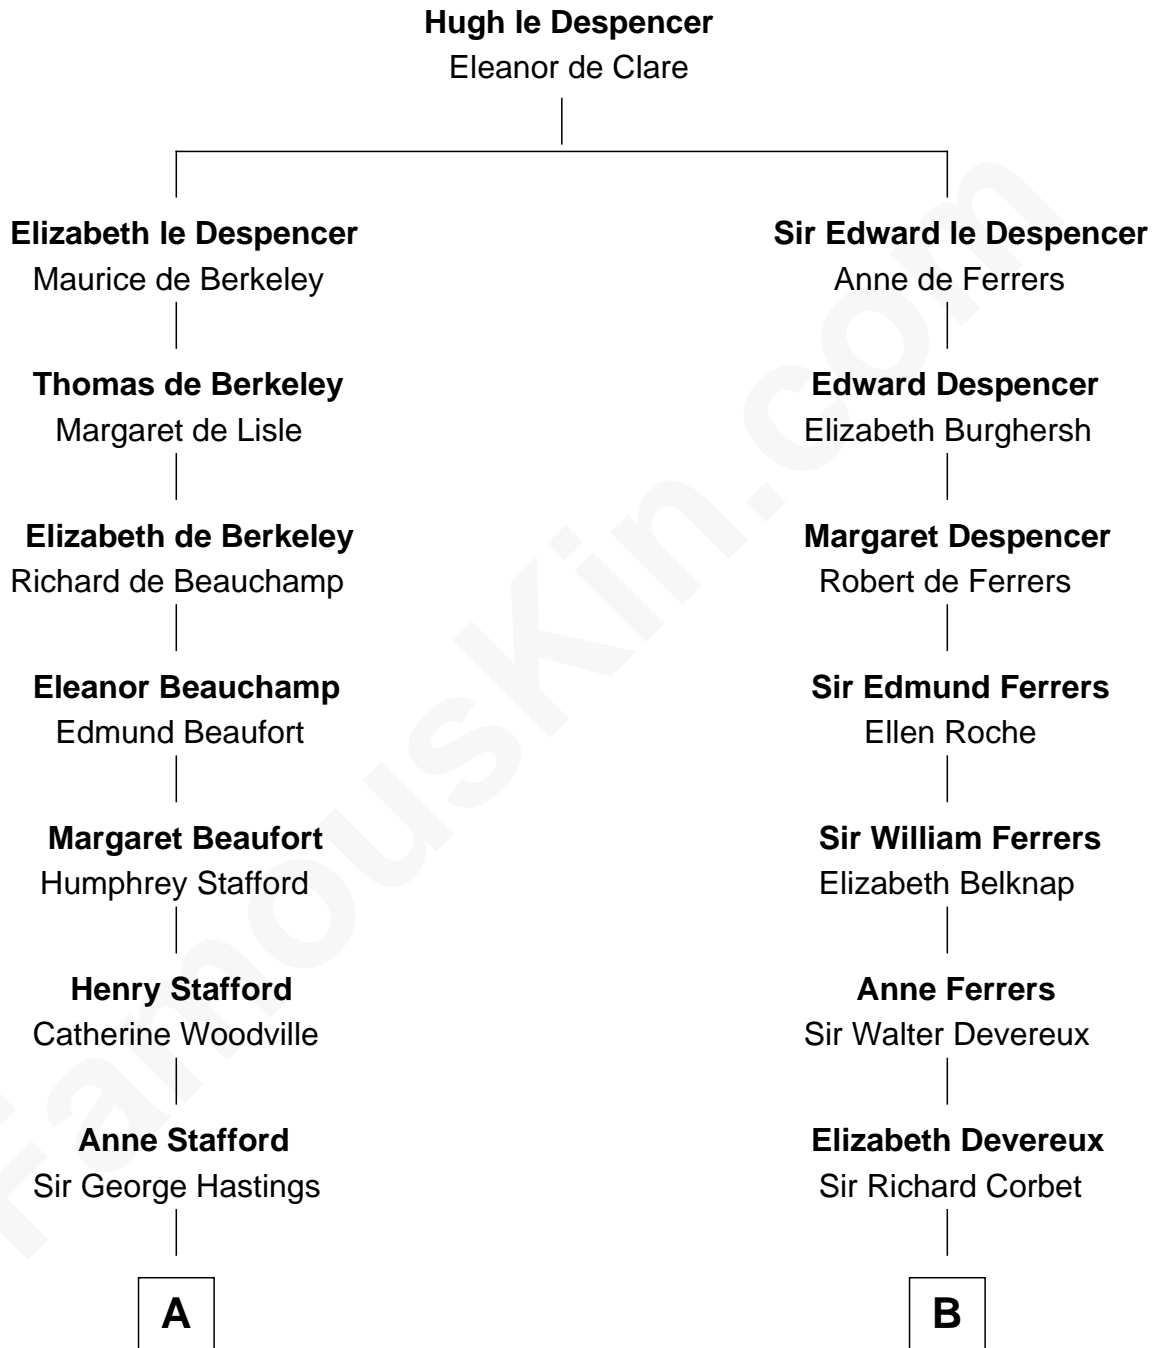

# FamousKin.com

## Relationship Chart of Lewis Carroll

*Author of Alice in Wonderland*

17th cousin 3 times removed of

**Orson Welles**

*Radio, Stage, and Movie Actor*

**C**

Henry Hill Welles

Mary Putnam