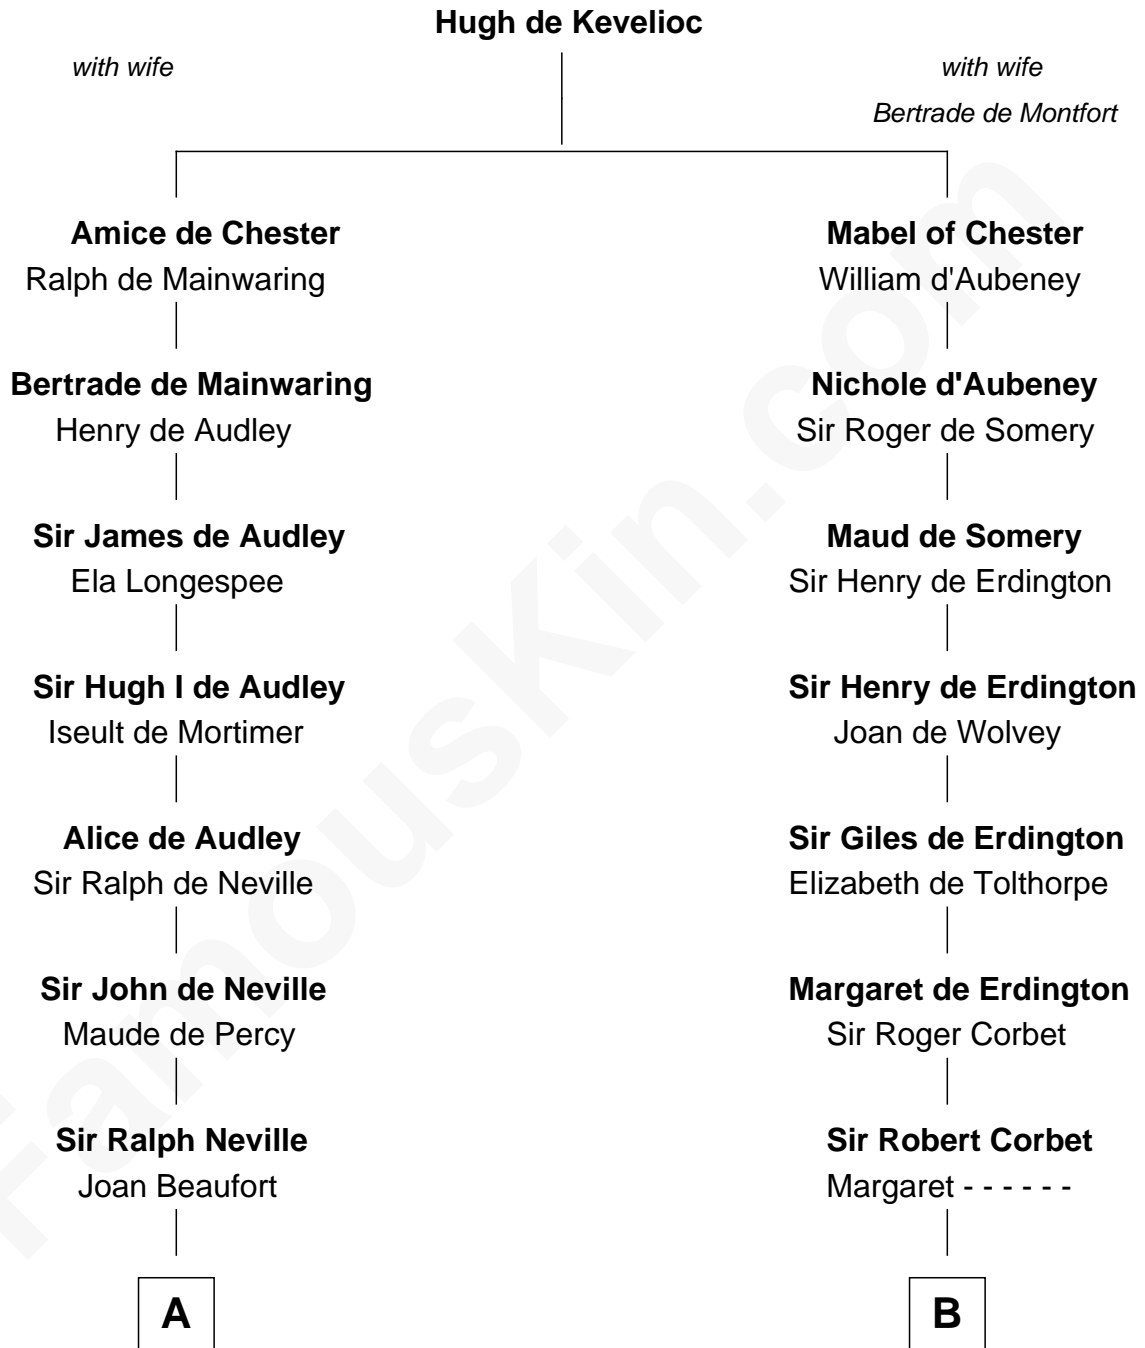

FamousKin.com Relationship Chart of **Lewis Carroll**

Author of Alice in Wonderland

17th cousin 3 times removed of

John Hancock

Signer of the Declaration of Independence

C

Henry Lutwidge

Jane Molyneux

Charles Lutwidge

Elizabeth Anne Dodgson

Frances Jane Lutwidge

Rev. Charles Dodgson

Lewis Carroll

Author of Alice in Wonderland

FamousKin.com