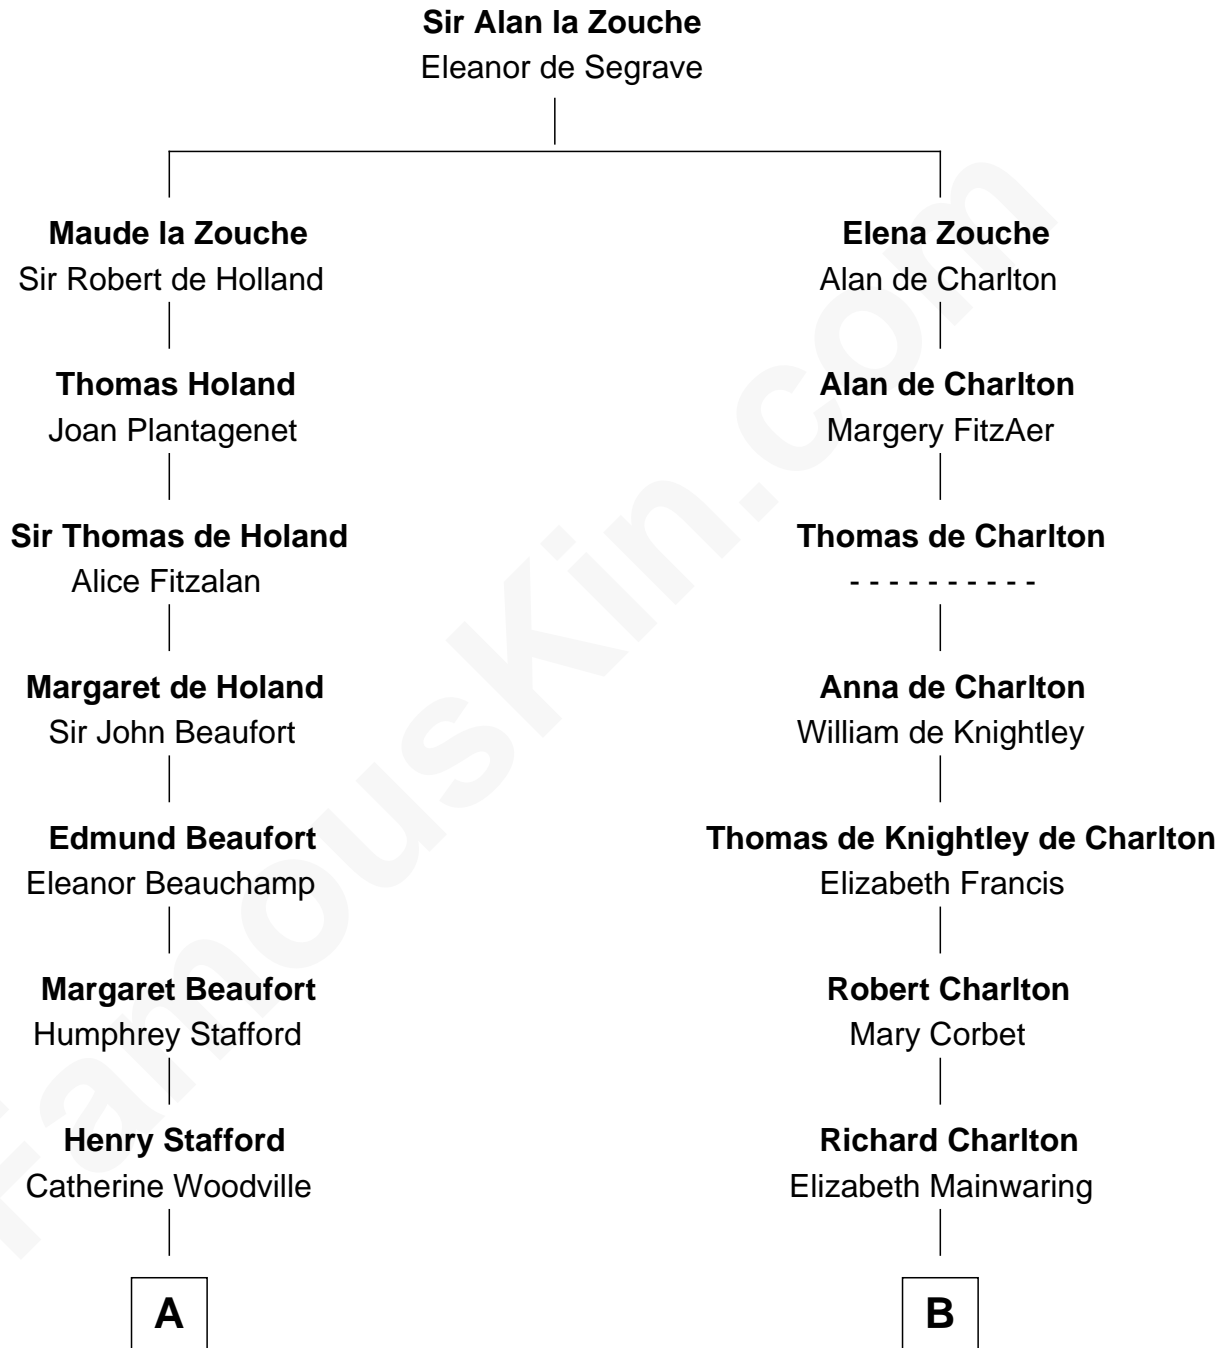

# FamousKin.com

## Relationship Chart of Lewis Carroll

*Author of Alice in Wonderland*

15th cousin 3 times removed of

## John Hancock

*Signer of the Declaration of Independence*

**C**

—  
**Frances Jane Lutwidge**

Rev. Charles Dodgson

—  
**Lewis Carroll**

*Author of Alice in Wonderland*

FamousKin.com