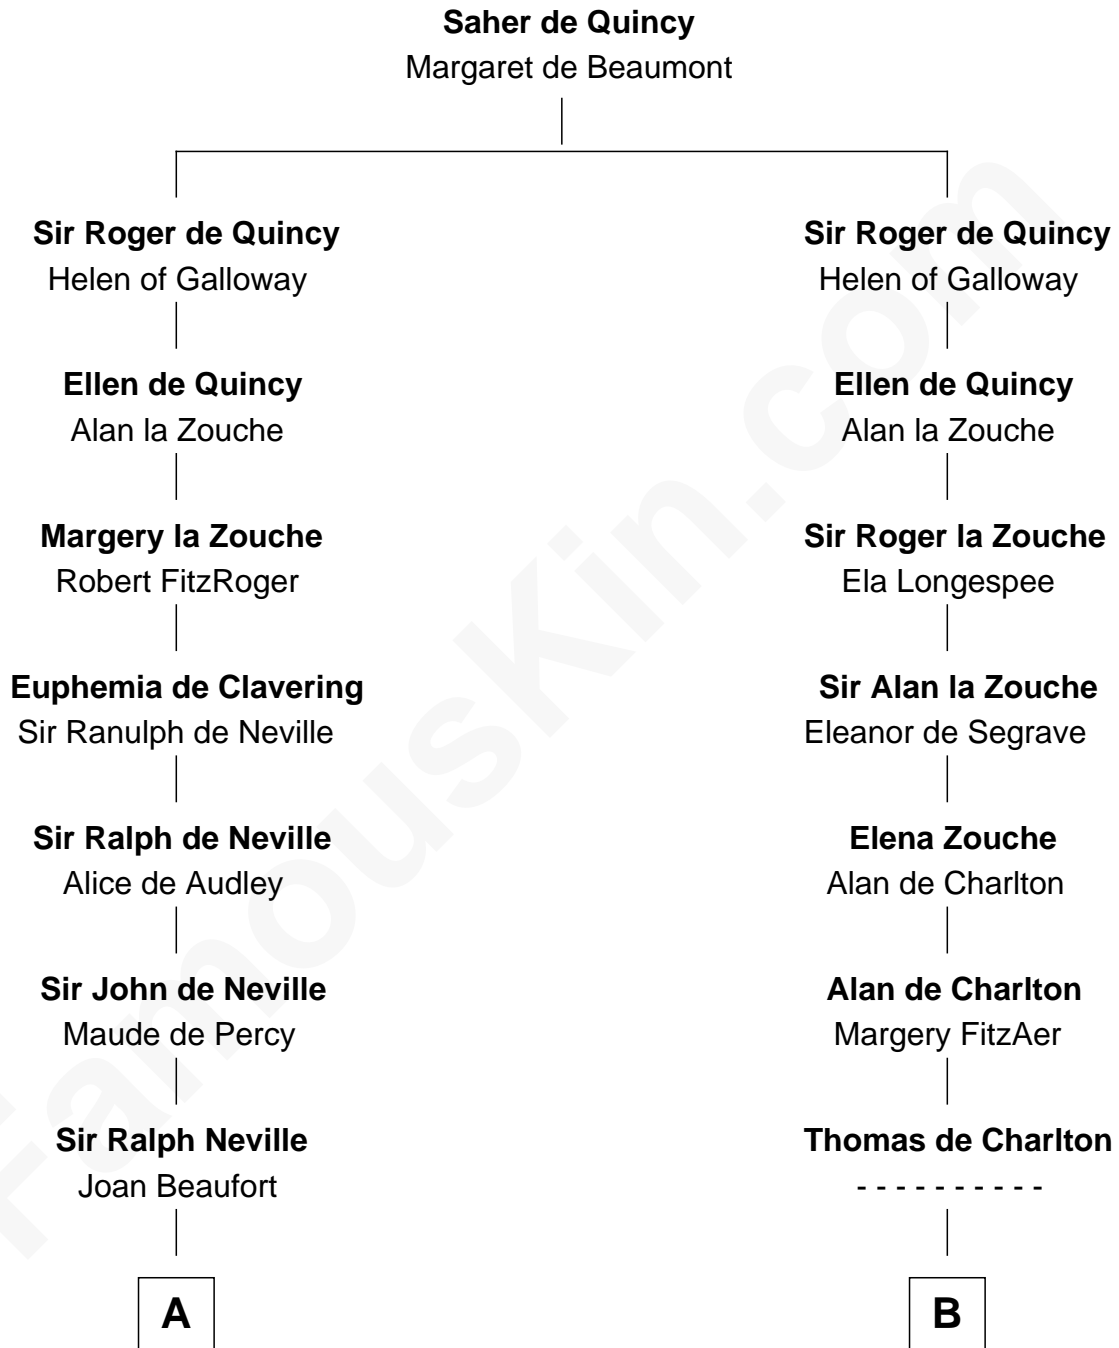

FamousKin.com

Relationship Chart of Lewis Carroll

Author of Alice in Wonderland

19th cousin 1 time removed of

John Hancock

Signer of the Declaration of Independence

C

Henry Lutwidge

Jane Molyneux

Charles Lutwidge

Elizabeth Anne Dodgson

Frances Jane Lutwidge

Rev. Charles Dodgson

Lewis Carroll

Author of Alice in Wonderland

D