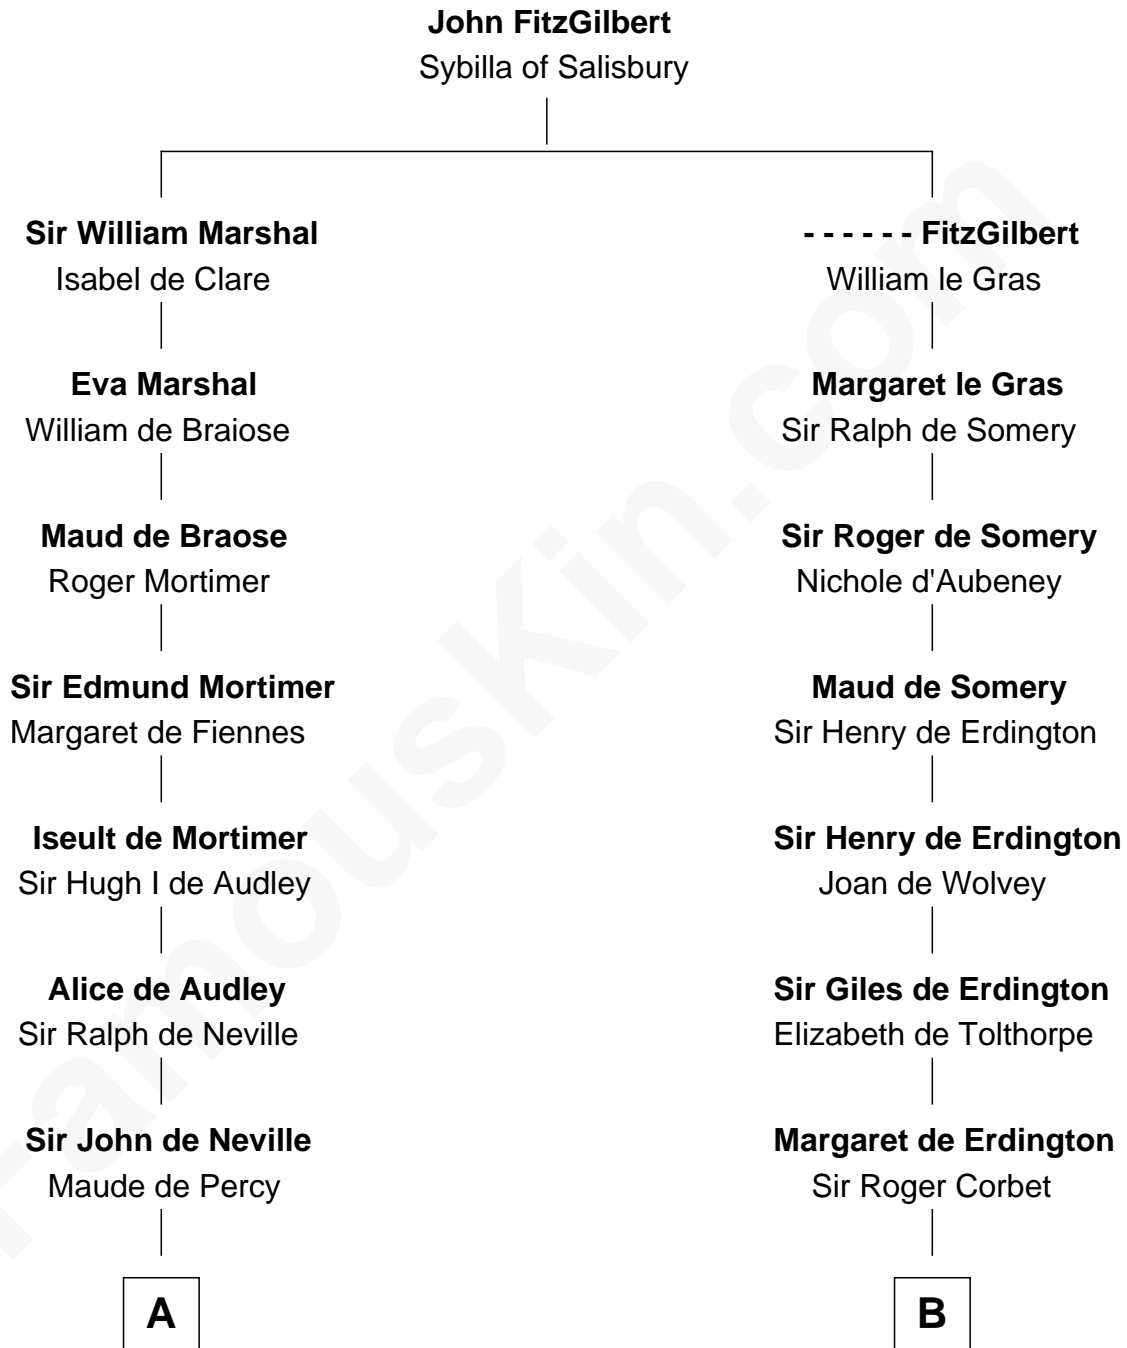

FamousKin.com

Relationship Chart of

Lewis Carroll

Author of Alice in Wonderland

18th cousin 3 times removed of

John Hancock

Signer of the Declaration of Independence

C

Lucy Hoghton
Thomas Lutwidge

Henry Lutwidge
Jane Molyneux

Charles Lutwidge
Elizabeth Anne Dodgson

Frances Jane Lutwidge
Rev. Charles Dodgson

Lewis Carroll
Author of Alice in Wonderland

D

Rev. John Hancock
Mary Hawke