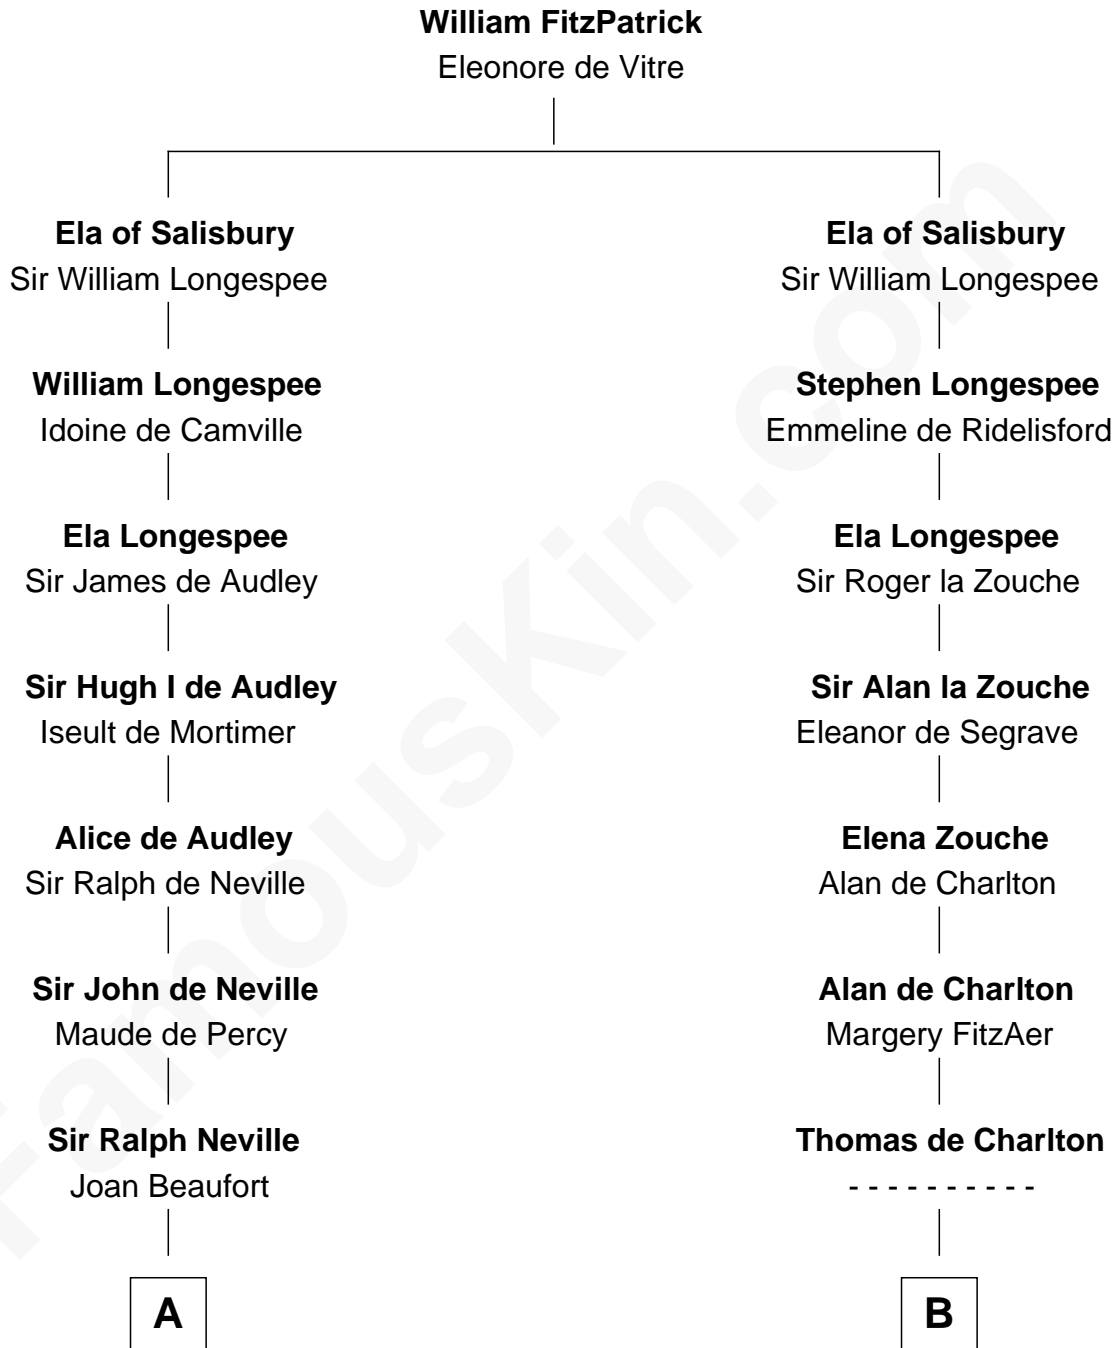

FamousKin.com

Relationship Chart of

Lewis Carroll

Author of Alice in Wonderland

19th cousin 1 time removed of

John Hancock

Signer of the Declaration of Independence

C

Henry Lutwidge

Jane Molyneux

Charles Lutwidge

Elizabeth Anne Dodgson

Frances Jane Lutwidge

Rev. Charles Dodgson

Lewis Carroll

Author of Alice in Wonderland