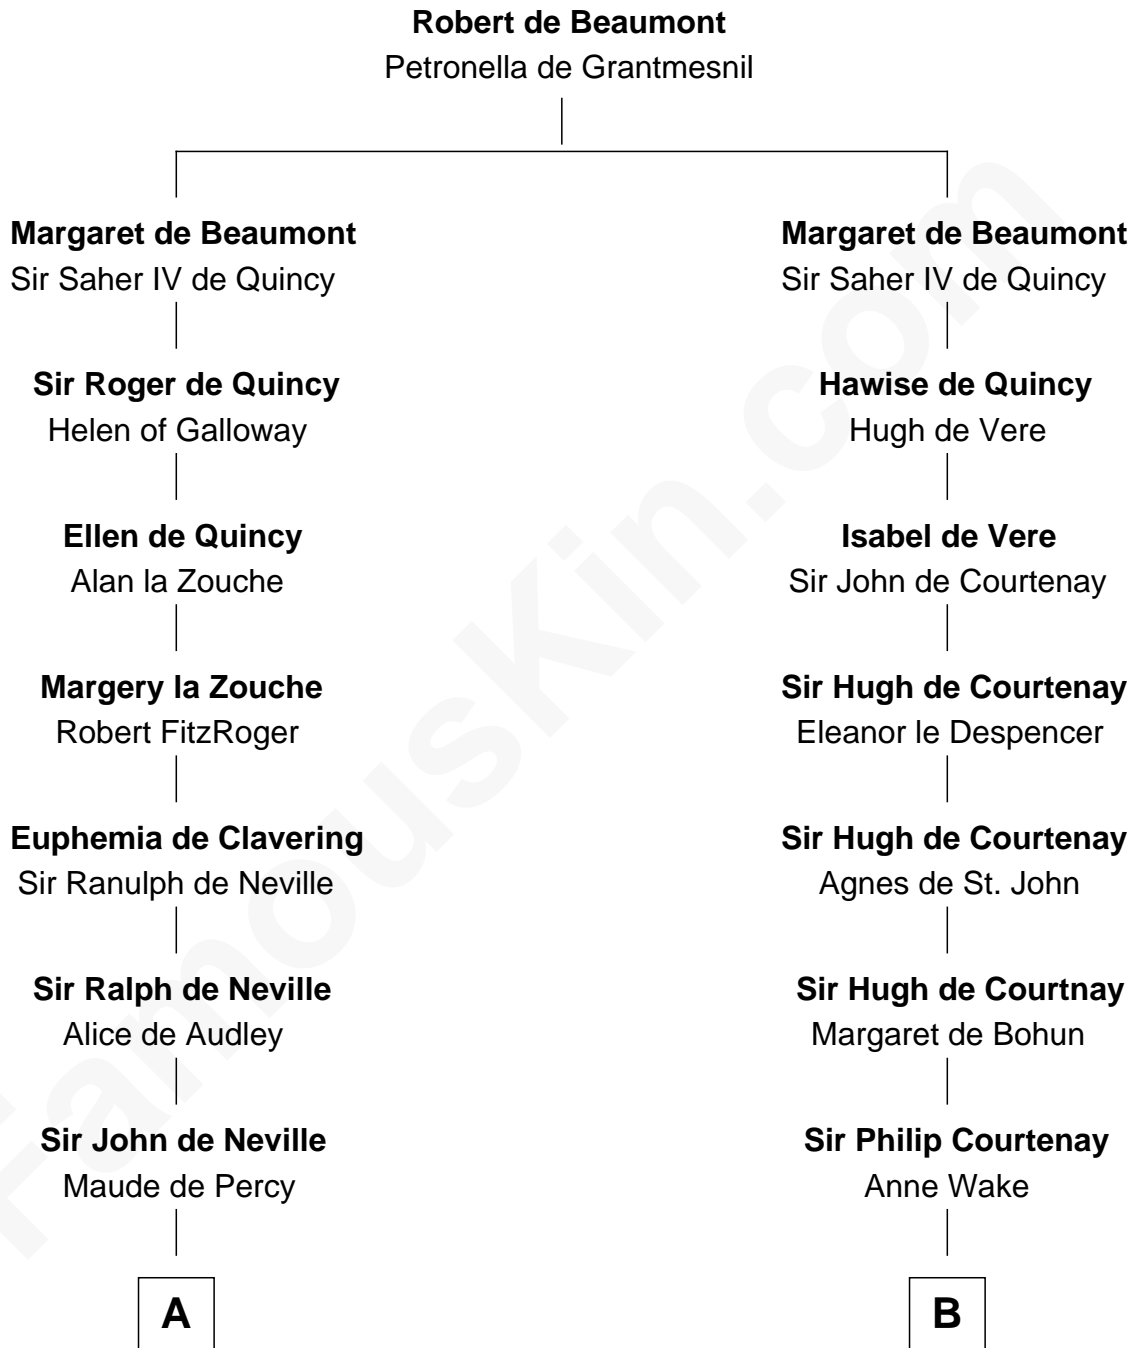

FamousKin.com

Relationship Chart of Lewis Carroll

Author of Alice in Wonderland

20th cousin 1 time removed of

Charles Darwin
Theory of Evolution

C

Lucy Hoghton
Thomas Lutwidge

Henry Lutwidge
Jane Molyneux

Charles Lutwidge
Elizabeth Anne Dodgson

Frances Jane Lutwidge
Rev. Charles Dodgson

Lewis Carroll
Author of Alice in Wonderland

D

Penelope Foley
Charles Howard

Mary Howard
Erasmus Darwin

Dr. Robert Waring Darwin
Susanna Wedgwood

Charles Darwin
Theory of Evolution

FamousKin.com