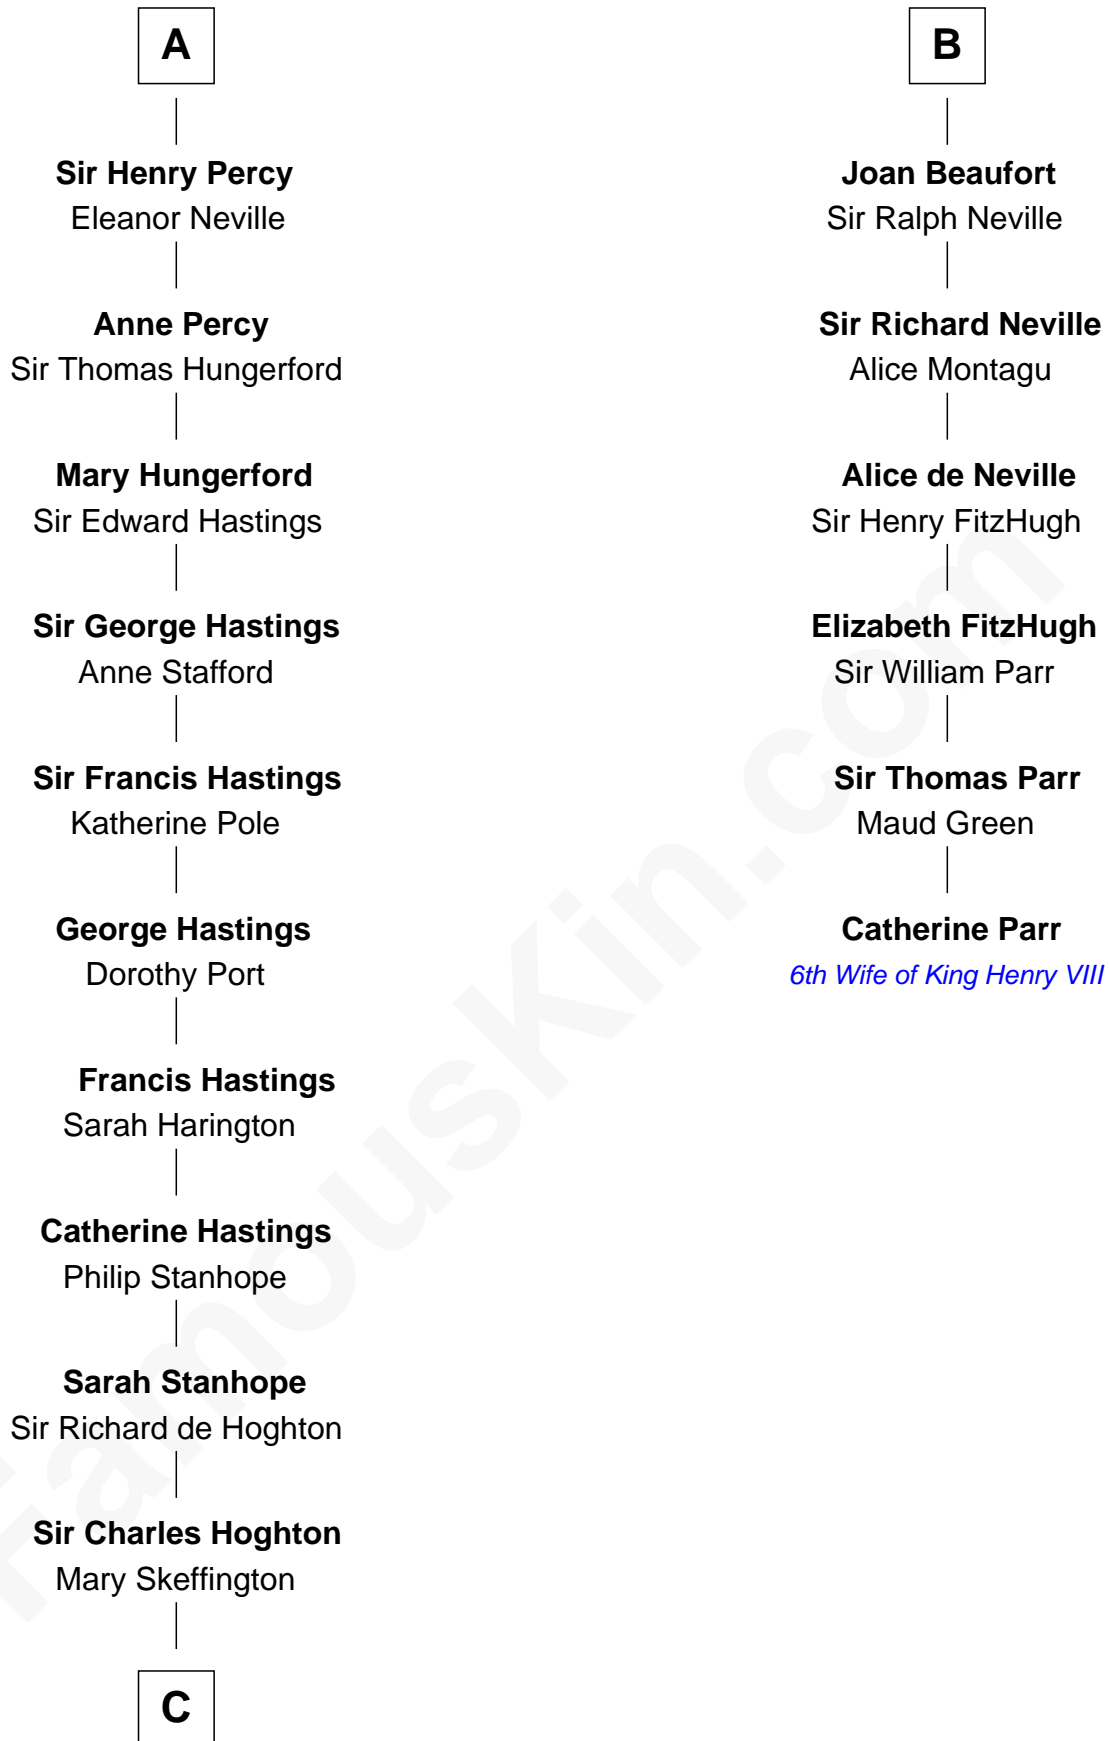

FamousKin.com

Relationship Chart of Lewis Carroll

Author of Alice in Wonderland

12th cousin 9 times removed of

Catherine Parr

6th Wife of King Henry VIII

Philip of Swabia

Irene Angelina

Edward II, King of England

Edward III, King of England

Philippa of Hainault

John of Gaunt

Katherine Roet

B

C

—
Lucy Hoghton
Thomas Lutwidge