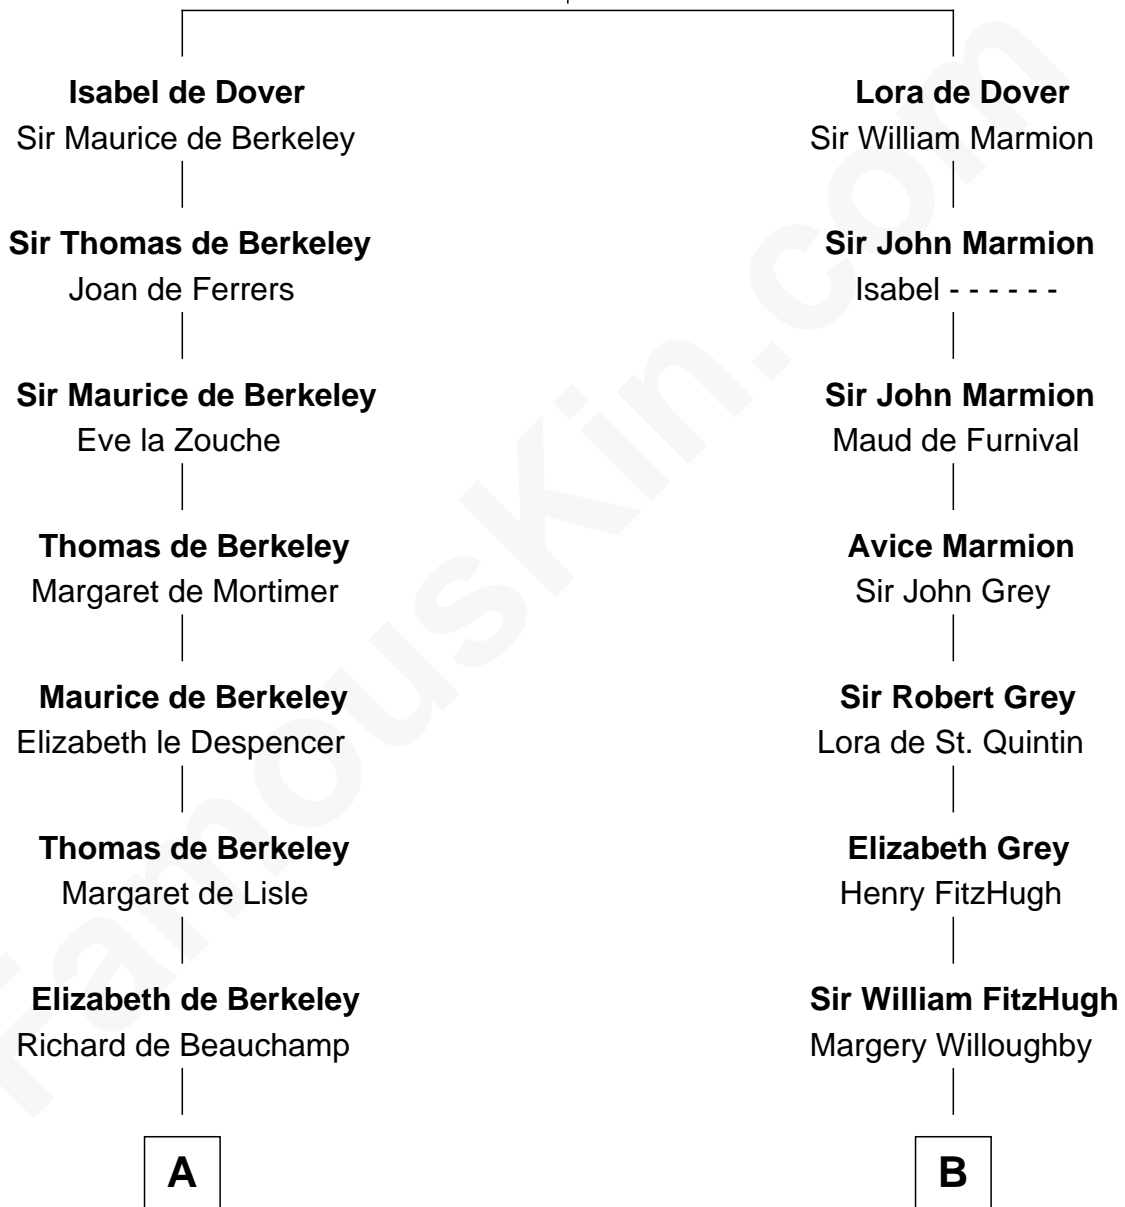

FamousKin.com

Relationship Chart of

Lewis Carroll

Author of Alice in Wonderland

10th cousin 11 times removed of

Catherine Parr

6th Wife of King Henry VIII

Sir Richard FitzRoy

Rose de Dover

C

—
Lucy Hoghton
Thomas Lutwidge

—
Henry Lutwidge
Jane Molyneux

—
Charles Lutwidge
Elizabeth Anne Dodgson

—
Frances Jane Lutwidge
Rev. Charles Dodgson

—
Lewis Carroll
Author of Alice in Wonderland