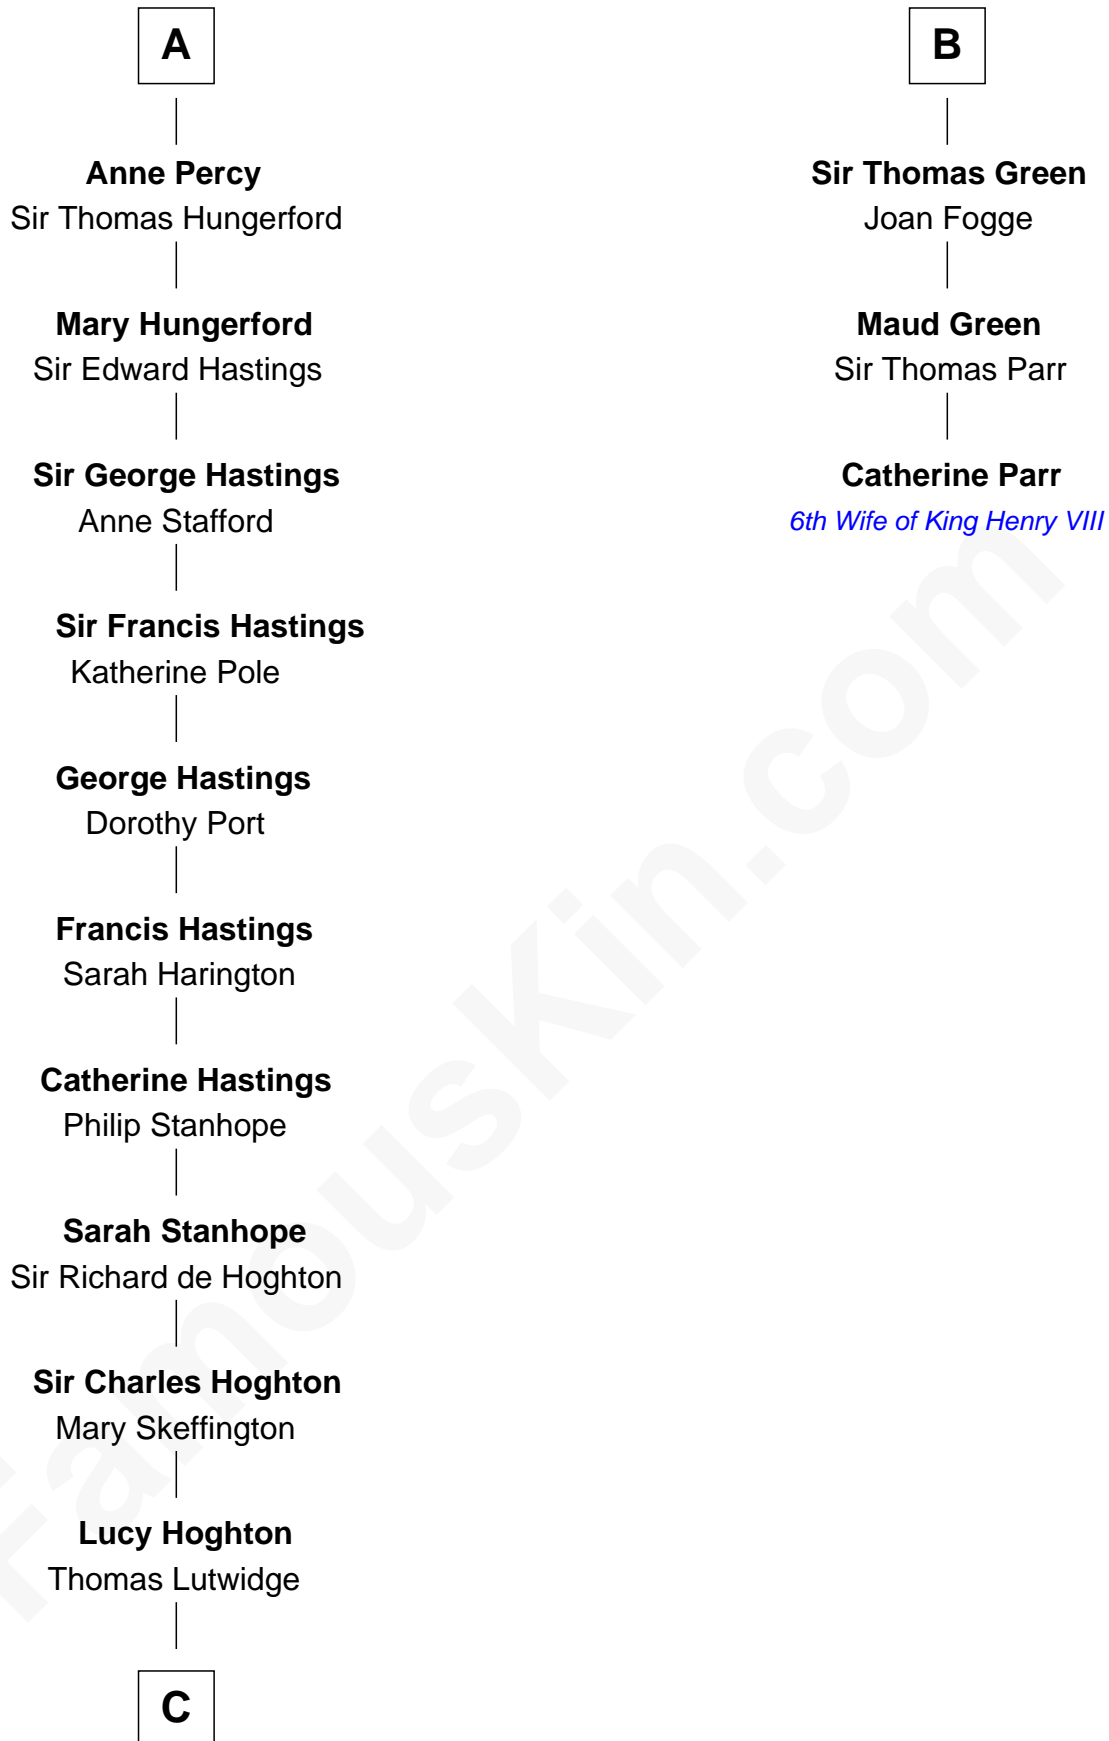

FamousKin.com

Relationship Chart of

Lewis Carroll

Author of Alice in Wonderland

9th cousin 11 times removed of

Catherine Parr

6th Wife of King Henry VIII

Sir John FitzGeoffrey

Sir Henry Percy
Eleanor Neville

A

Joan FitzJohn
Thebaud le Boteler

Sir Edmund Boteler
Joan FitzGerald

Sir James le Boteler
Eleanor de Bohun

Pernel le Boteler
Sir Gilbert Talbot

Sir Richard Talbot
Ankaret le Strange

Mary Talbot
Sir Thomas Greene

Sir Thomas Greene
Marine Bellers

B

C

Henry Lutwidge

Jane Molyneux

Charles Lutwidge

Elizabeth Anne Dodgson