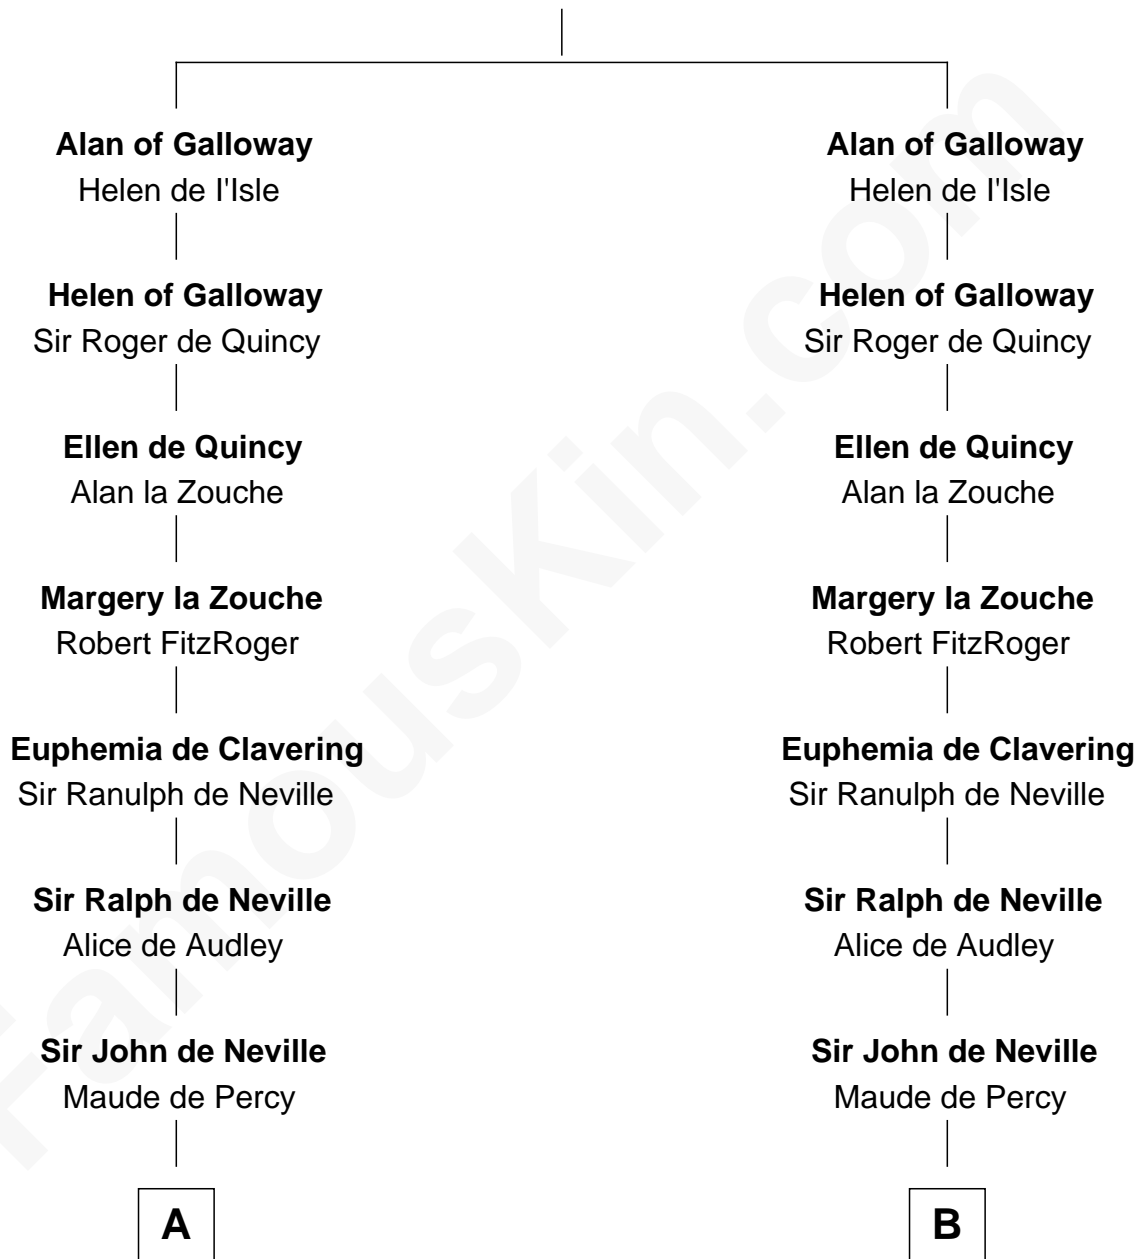

## Relationship Chart of

### Lewis Carroll

*Author of Alice in Wonderland*

12th cousin 9 times removed of

### Catherine Parr

*6th Wife of King Henry VIII*

**Roland of Galloway**

Helena de Morville

**C**

—  
**Lucy Hoghton**  
Thomas Lutwidge

—  
**Henry Lutwidge**  
Jane Molyneux

—  
**Charles Lutwidge**  
Elizabeth Anne Dodgson