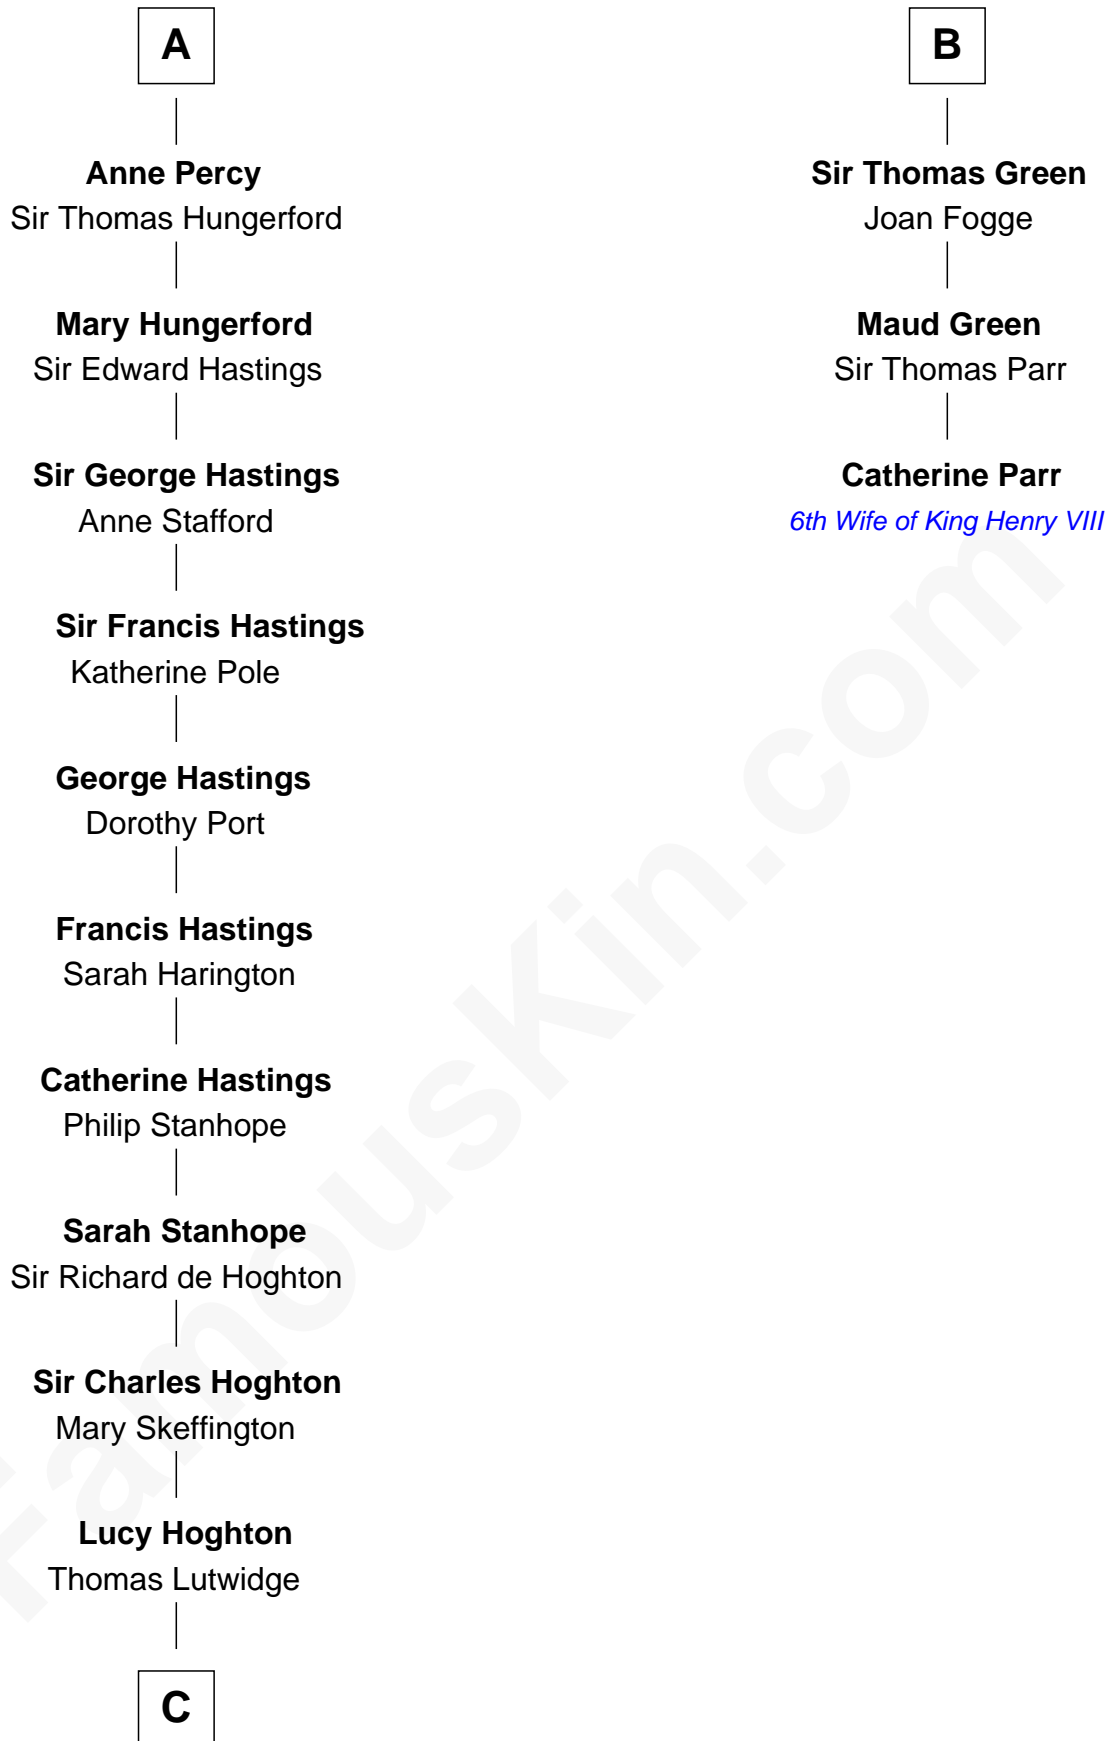

FamousKin.com

Relationship Chart of

Lewis Carroll

Author of Alice in Wonderland

9th cousin 11 times removed of

Catherine Parr

6th Wife of King Henry VIII

C

Henry Lutwidge

Jane Molyneux

Charles Lutwidge

Elizabeth Anne Dodgson

Frances Jane Lutwidge

Rev. Charles Dodgson

Lewis Carroll

Author of Alice in Wonderland