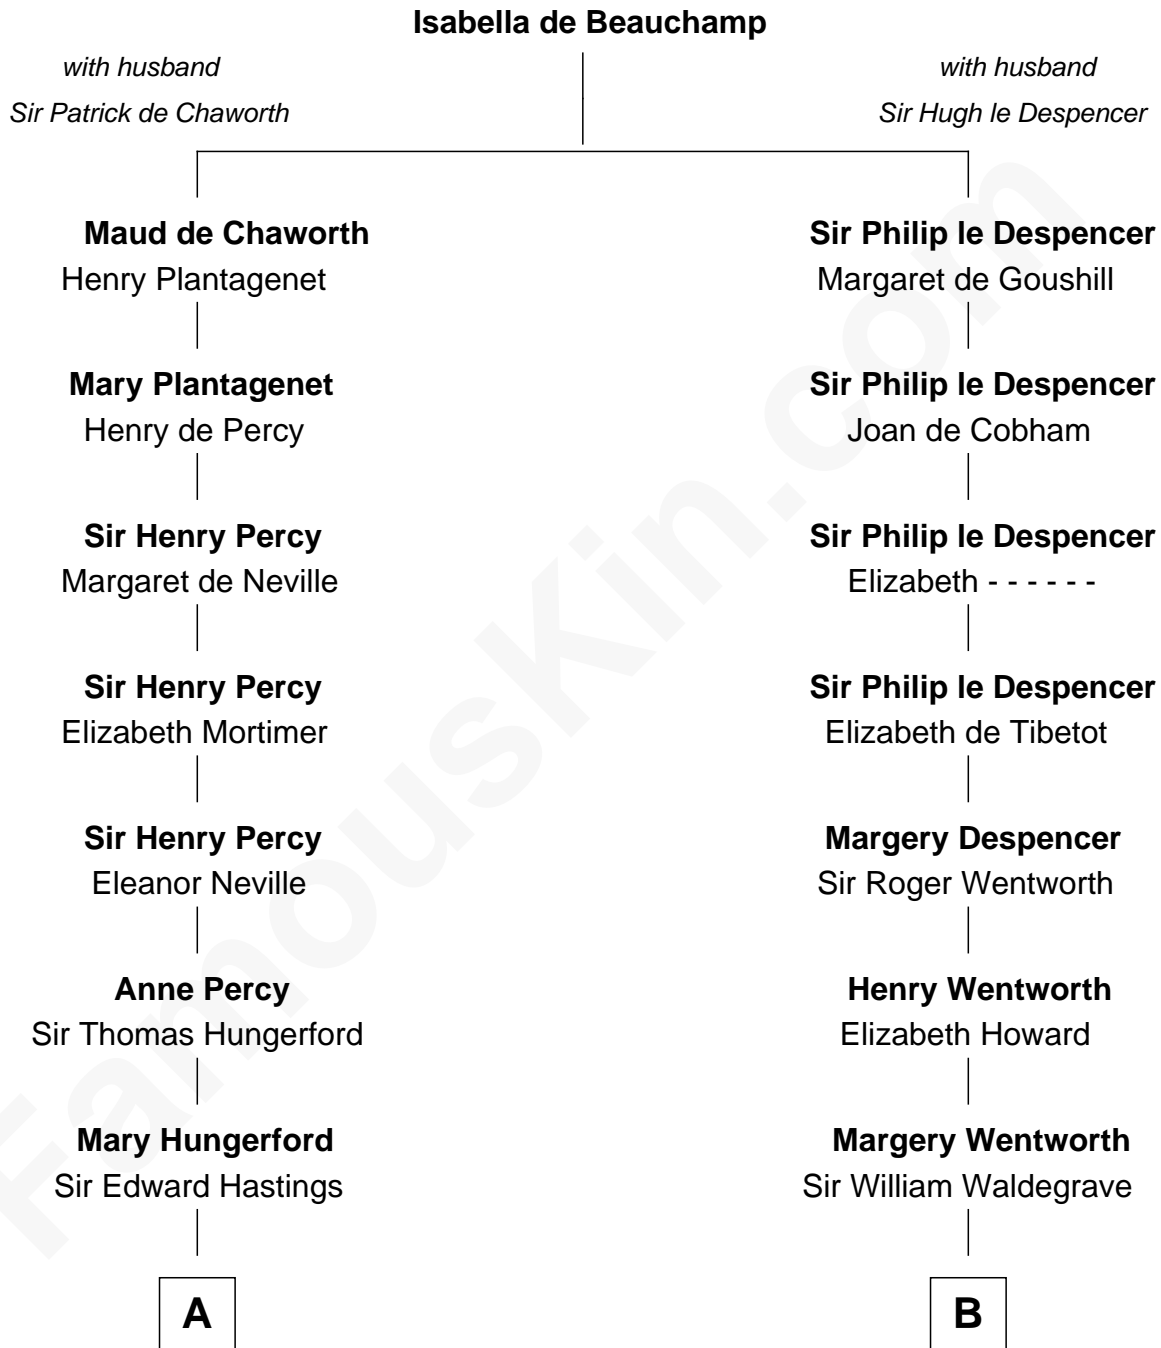

# FamousKin.com

## Relationship Chart of

### Lewis Carroll

*Author of Alice in Wonderland*

18th cousin 3 times removed of

**Jake Gyllenhaal**  
*Movie Actor*

**C**

**Frances Jane Lutwidge**

Rev. Charles Dodgson

**Lewis Carroll**