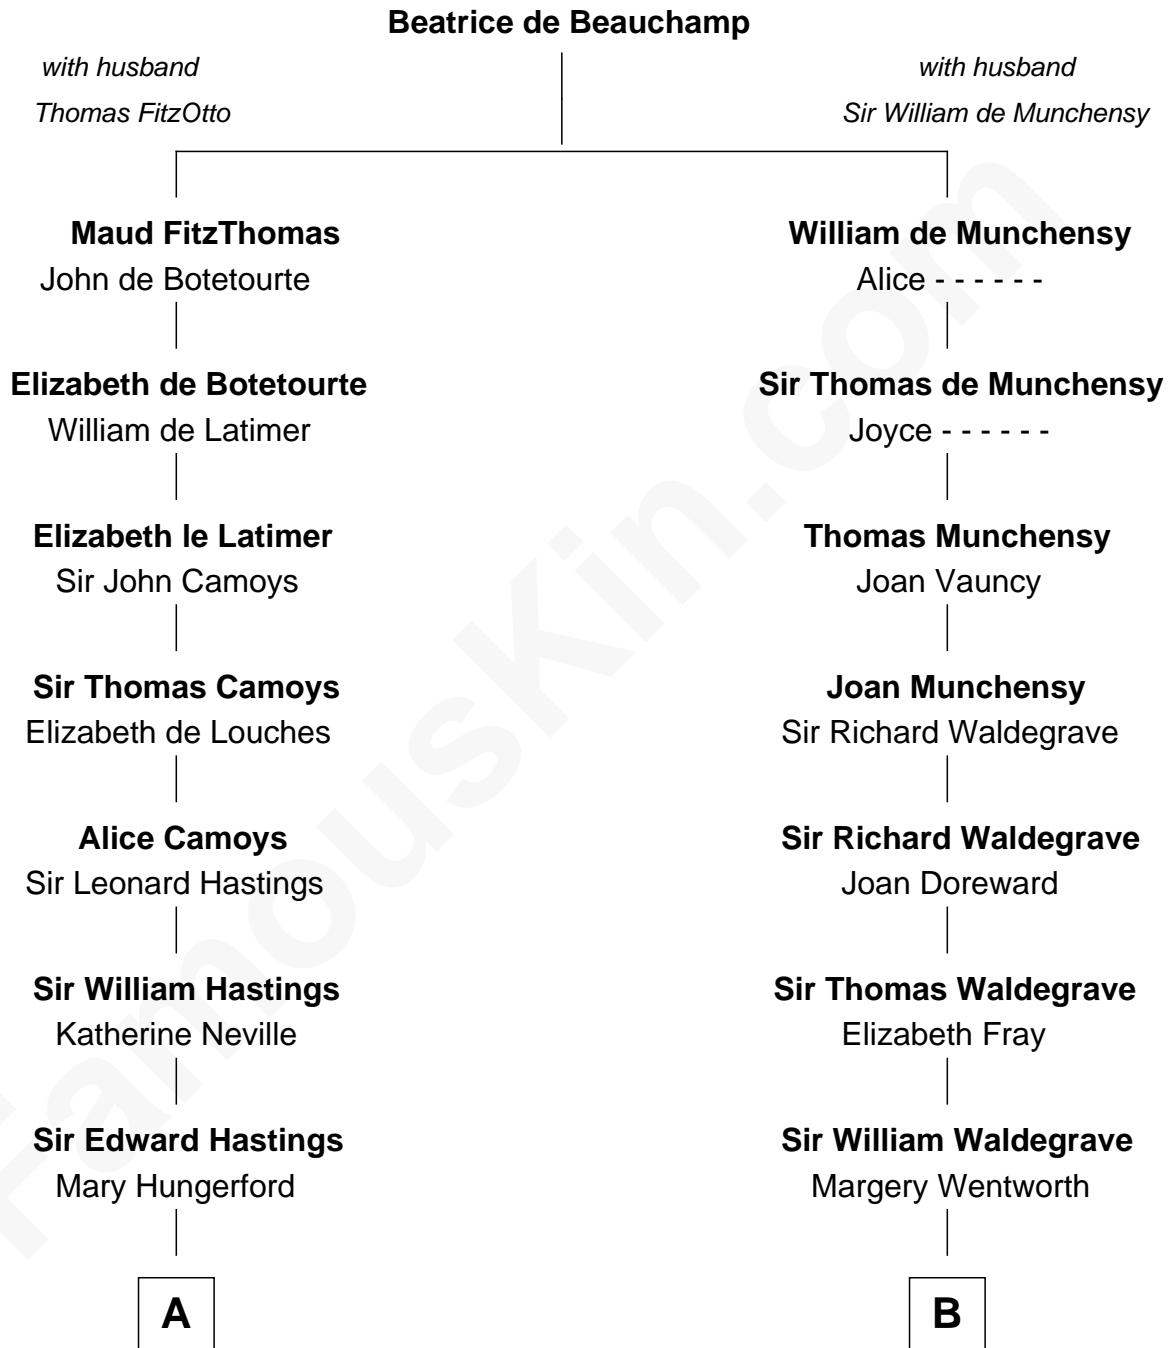

FamousKin.com

Relationship Chart of

Lewis Carroll

Author of Alice in Wonderland

18th cousin 3 times removed of

Maggie Gyllenhaal
Movie Actress

C

Frances Jane Lutwidge

Rev. Charles Dodgson

Lewis Carroll

Author of Alice in Wonderland

D

Anders Leonard Gyllenhaal

Selma Amanda Nelson

Leonard Ephraim Gyllenhaal

Philo Pendleton