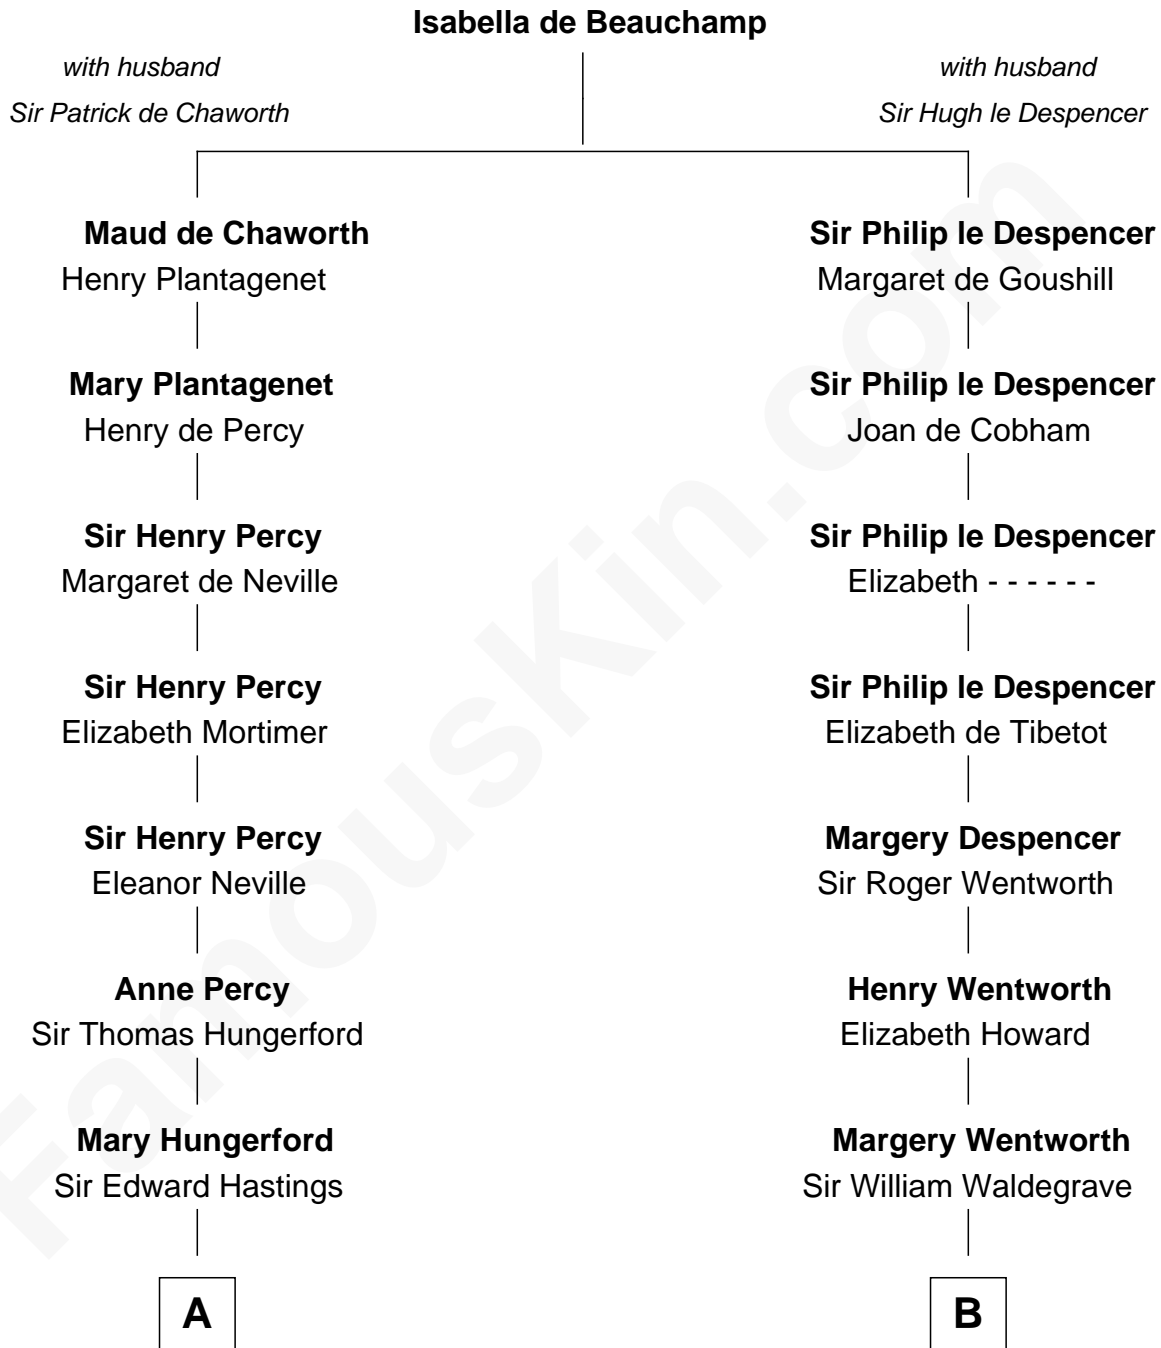

# FamousKin.com

## Relationship Chart of

### Lewis Carroll

*Author of Alice in Wonderland*

18th cousin 3 times removed of

**Maggie Gyllenhaal**  
*Movie Actress*

**C**

**Frances Jane Lutwidge**

Rev. Charles Dodgson

**Lewis Carroll**