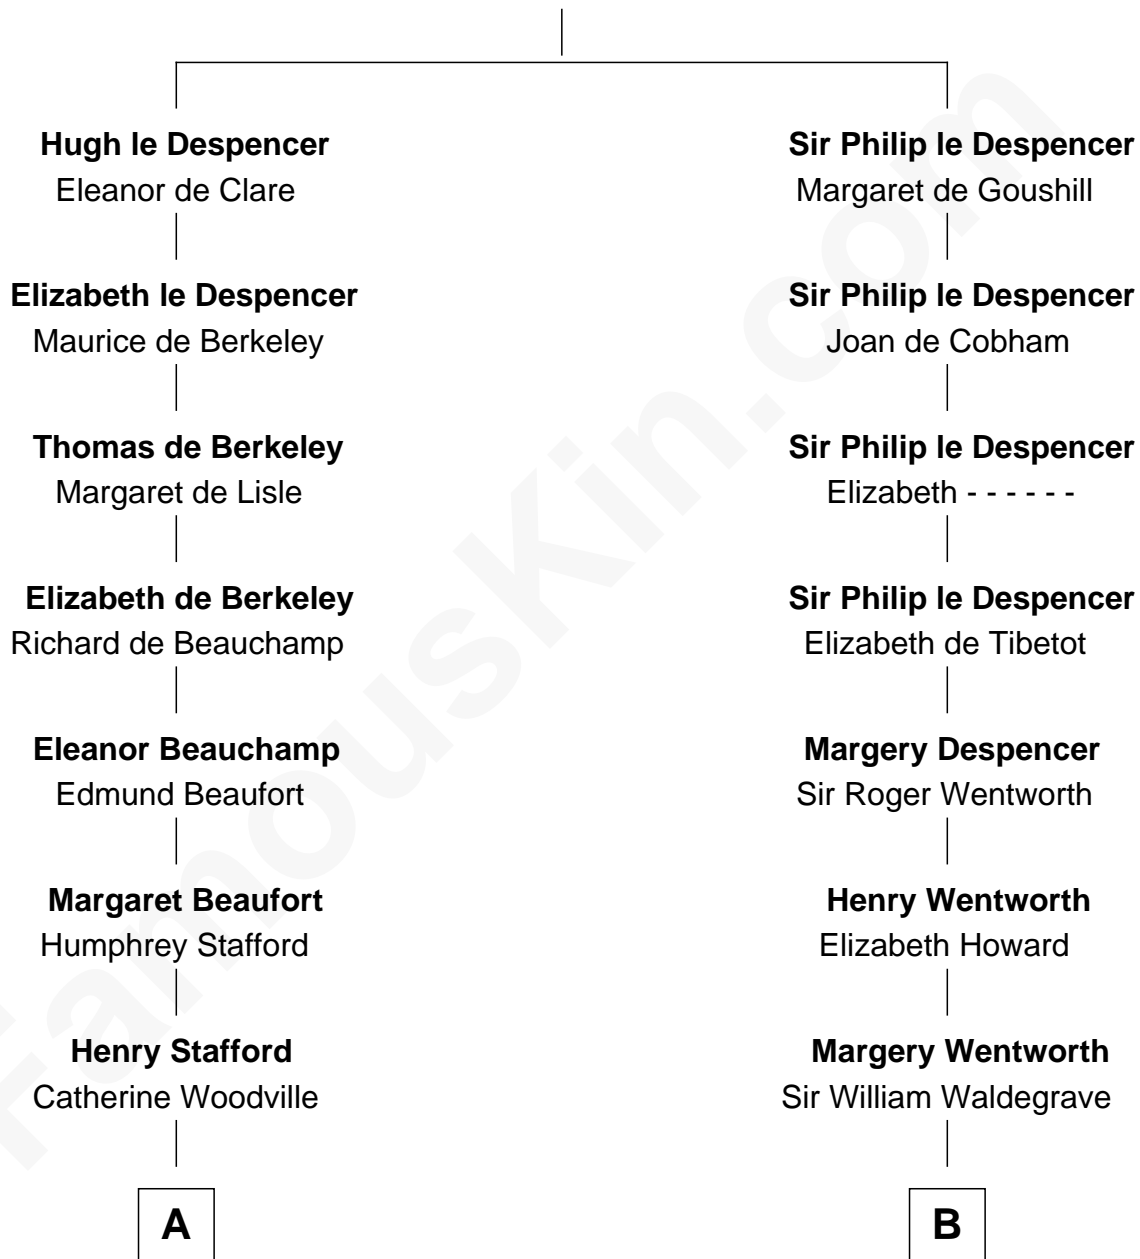

FamousKin.com

Relationship Chart of

Lewis Carroll

Author of Alice in Wonderland

18th cousin 3 times removed of

Maggie Gyllenhaal
Movie Actress

Sir Hugh le Despencer
Isabella de Beauchamp

C

Frances Jane Lutwidge

Rev. Charles Dodgson

Lewis Carroll

Author of Alice in Wonderland

D

Anders Leonard Gyllenhaal

Selma Amanda Nelson

Leonard Ephraim Gyllenhaal