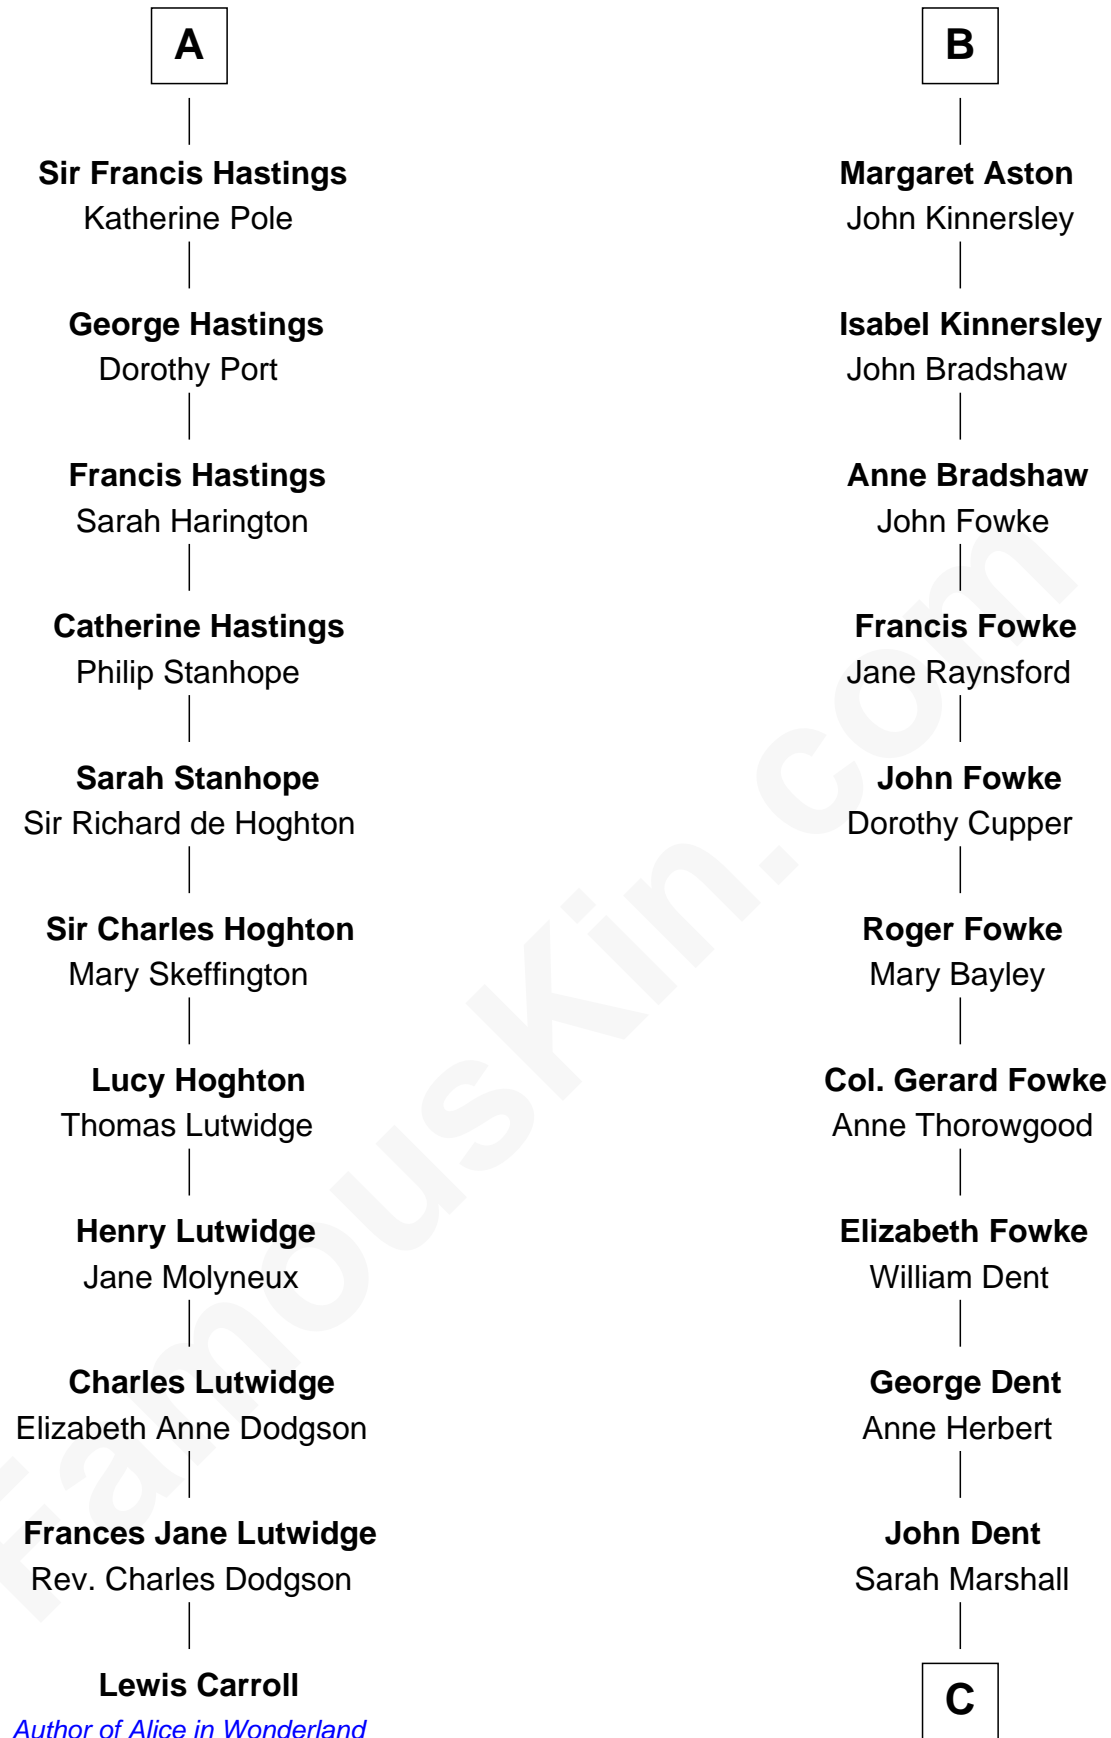

## Relationship Chart of

### Lewis Carroll

*Author of Alice in Wonderland*

17th cousin 2 times removed of

**General James Longstreet**  
*Confederate Army - U.S. Civil War*

C

Thomas Marshall Dent

Anne Magruder

Mary Anna Dent