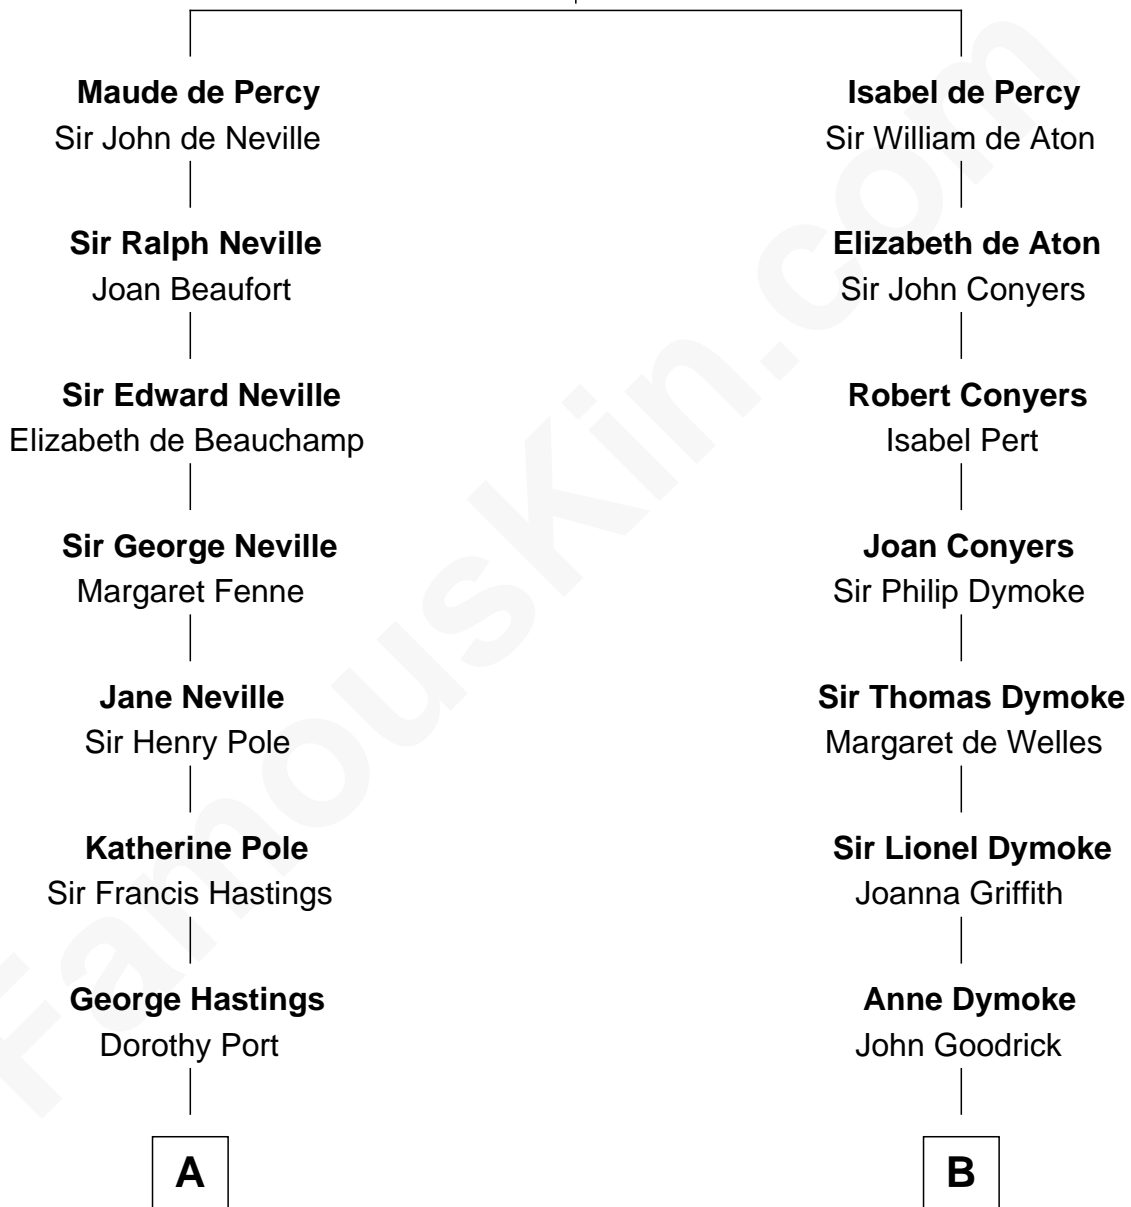

FamousKin.com

Relationship Chart of

Lewis Carroll

Author of Alice in Wonderland

15th cousin 5 times removed of

Lucille Ball

TV Actress - "I Love Lucy"

Sir Henry de Percy

Idoine de Clifford

C

George Osborn Durrell

Anne Jane Jewell

Nellie Rebecca Durrell

Jasper Clinton Ball

Henry Durrell Ball

Desiree Evelyn Hunt