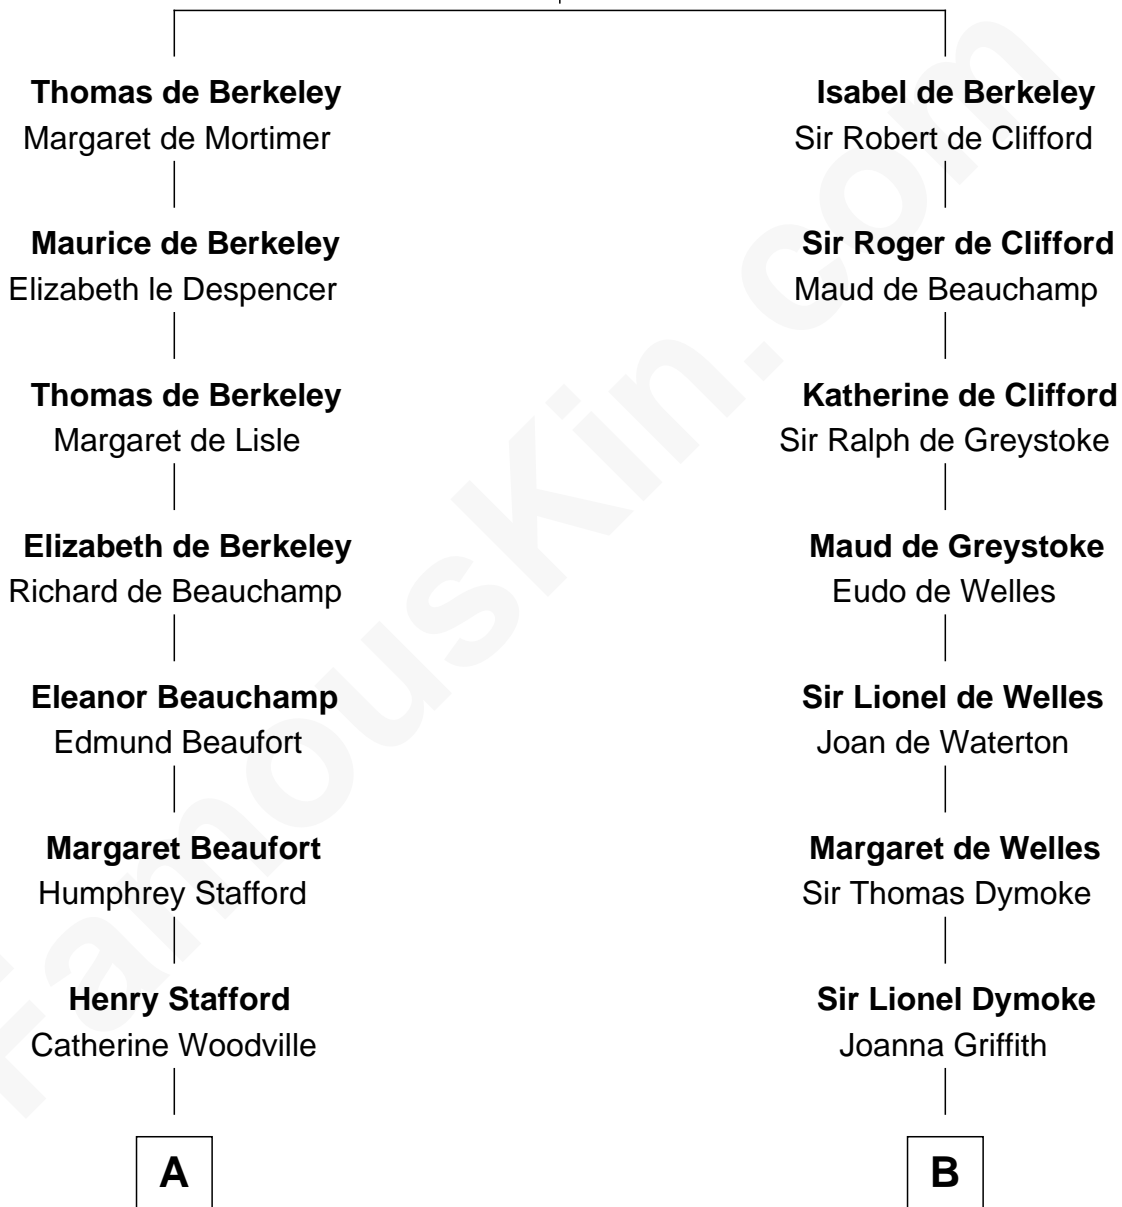

FamousKin.com

Relationship Chart of

Lewis Carroll

Author of Alice in Wonderland

18th cousin 3 times removed of

Lucille Ball

TV Actress - "I Love Lucy"

Sir Maurice de Berkeley

Eve la Zouche

C

Frances Jane Lutwidge

Rev. Charles Dodgson

Lewis Carroll

Author of Alice in Wonderland

D

Sally Bennet Osborn

Newman Durrell

George Osborn Durrell

Anne Jane Jewell

Nellie Rebecca Durrell

Jasper Clinton Ball

Henry Durrell Ball

Desiree Evelyn Hunt

Lucille Ball

TV Actress - "I Love Lucy"