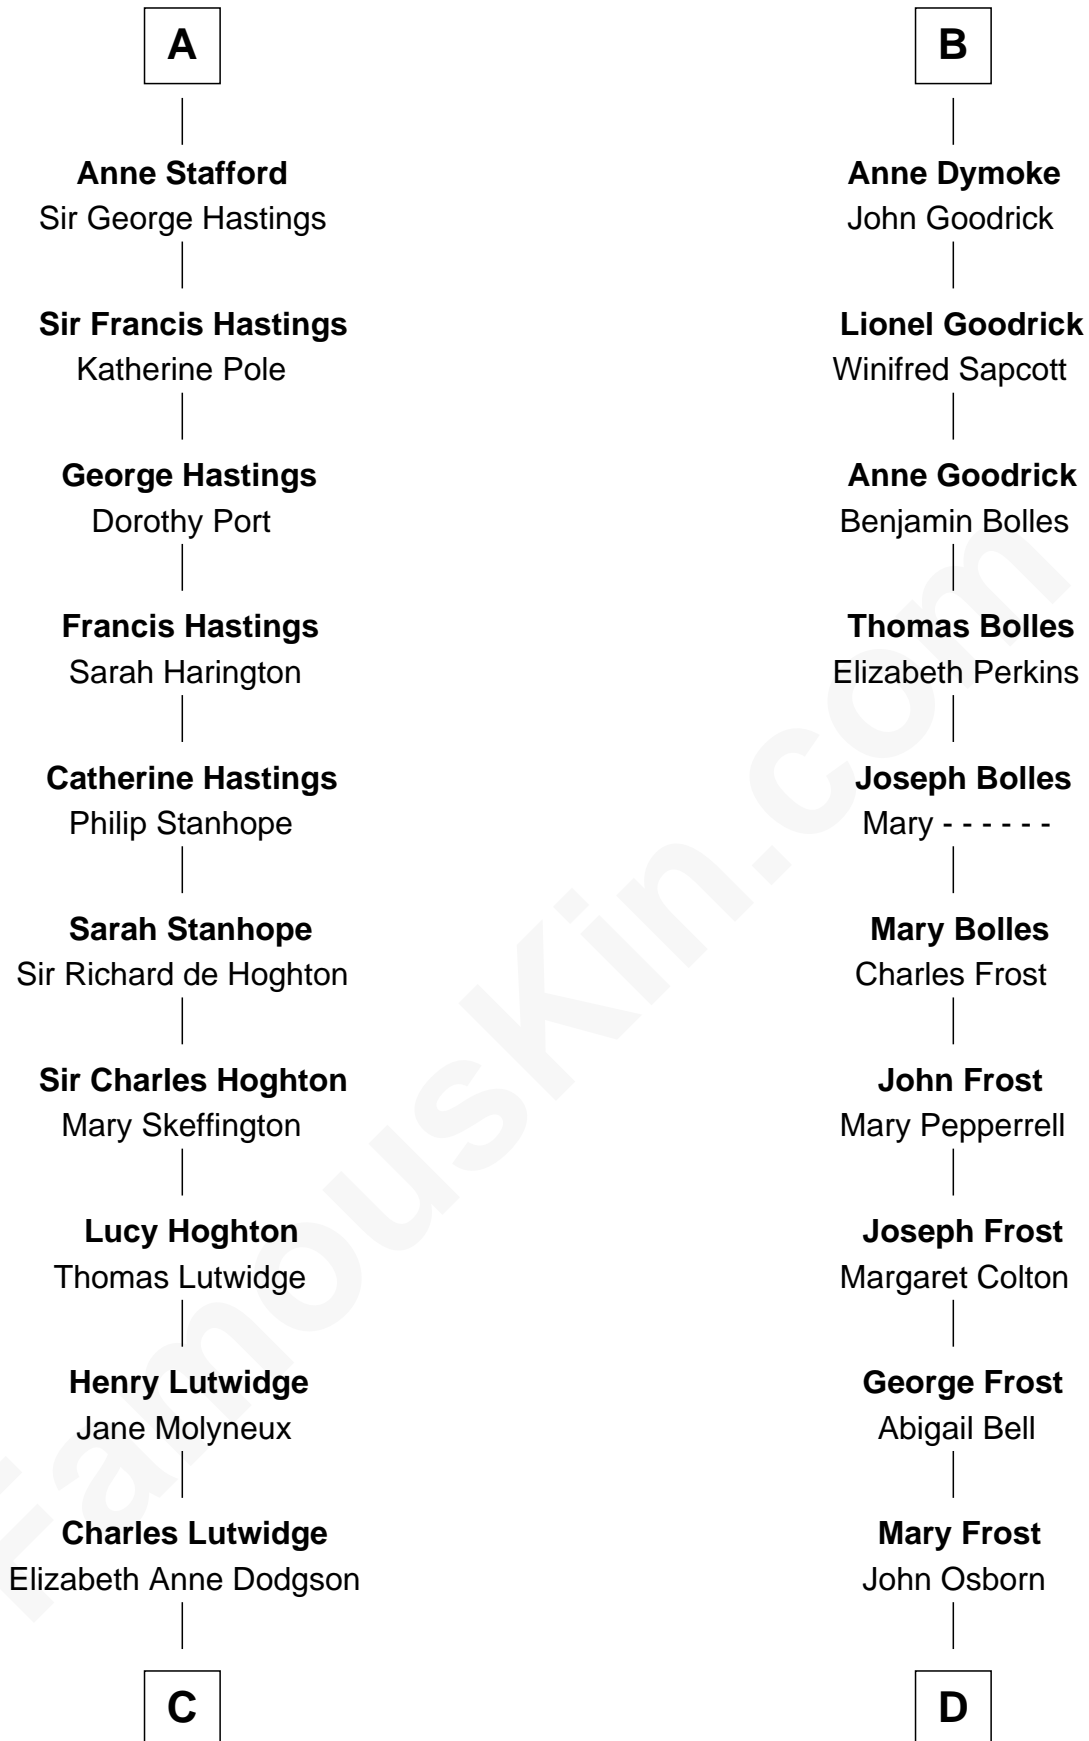

FamousKin.com

Relationship Chart of

Lewis Carroll

Author of Alice in Wonderland

18th cousin 3 times removed of

Lucille Ball

TV Actress - "I Love Lucy"

Sir Maurice de Berkeley

Eve la Zouche

C

Frances Jane Lutwidge

Rev. Charles Dodgson

Lewis Carroll

Author of Alice in Wonderland

D

Sally Bennet Osborn

TV Actress - "I Love Lucy"