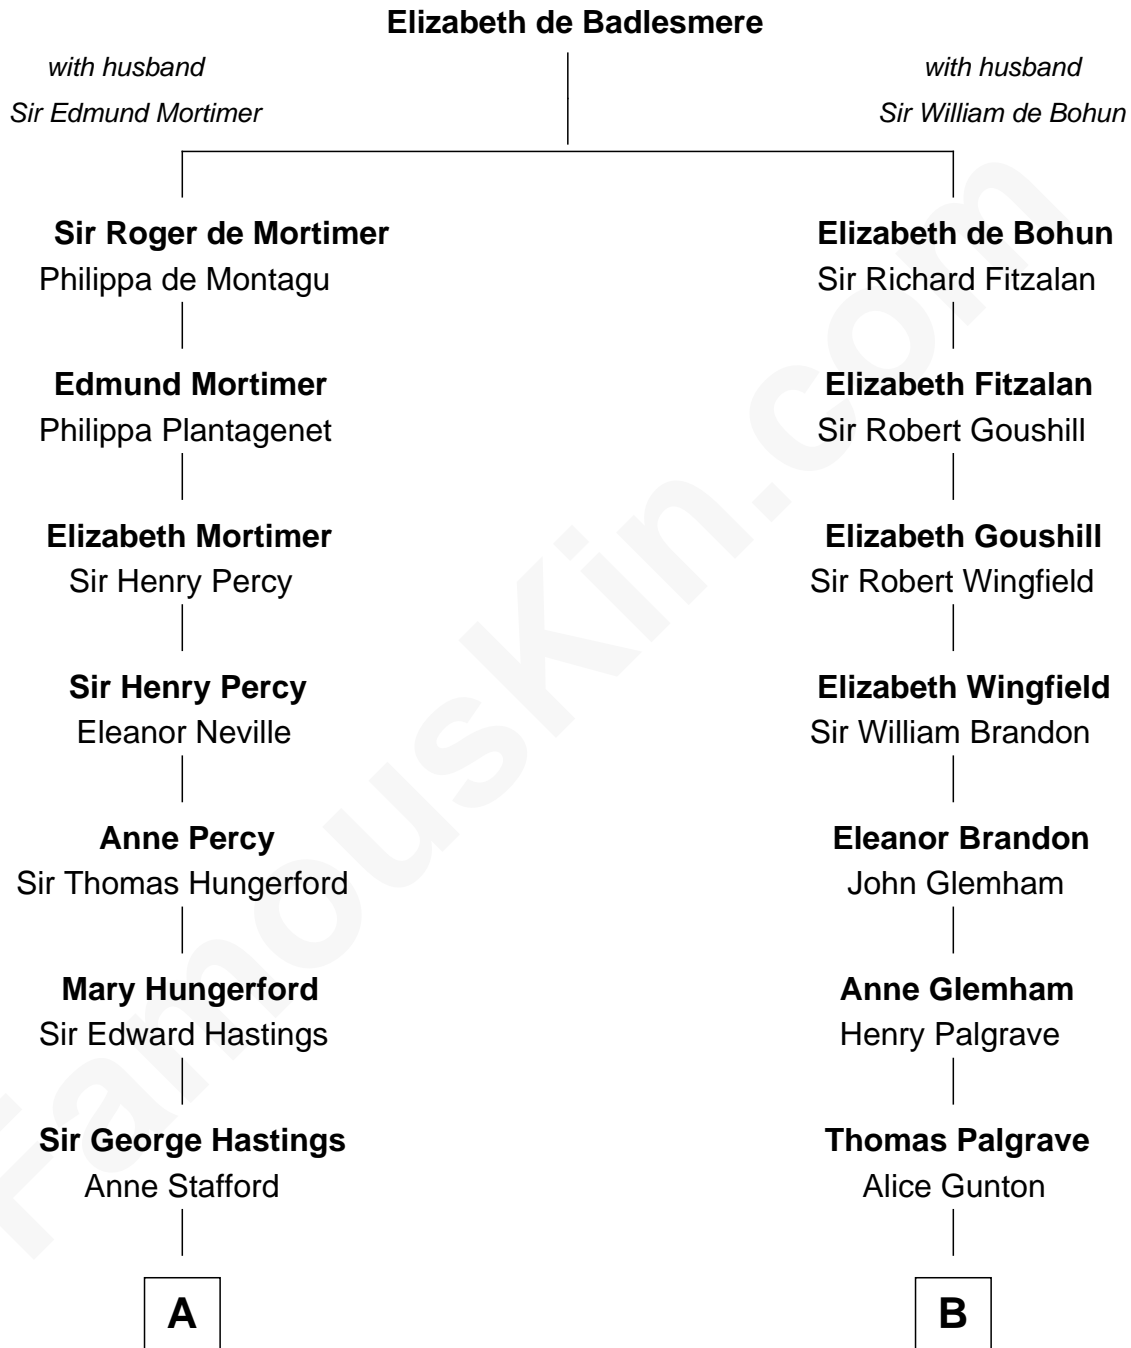

FamousKin.com

Relationship Chart of

Lewis Carroll

Author of Alice in Wonderland

17th cousin 4 times removed of

Jeb Bush

43rd Governor of Florida

C

Harriet Eleanor Fay
Rev. James Smith Bush

Samuel Prescott Bush
Flora Sheldon

Prescott Sheldon Bush
Dorothy Wear Walker

George Herbert Walker Bush
Barbara Pierce

Jeb Bush
43rd Governor of Florida