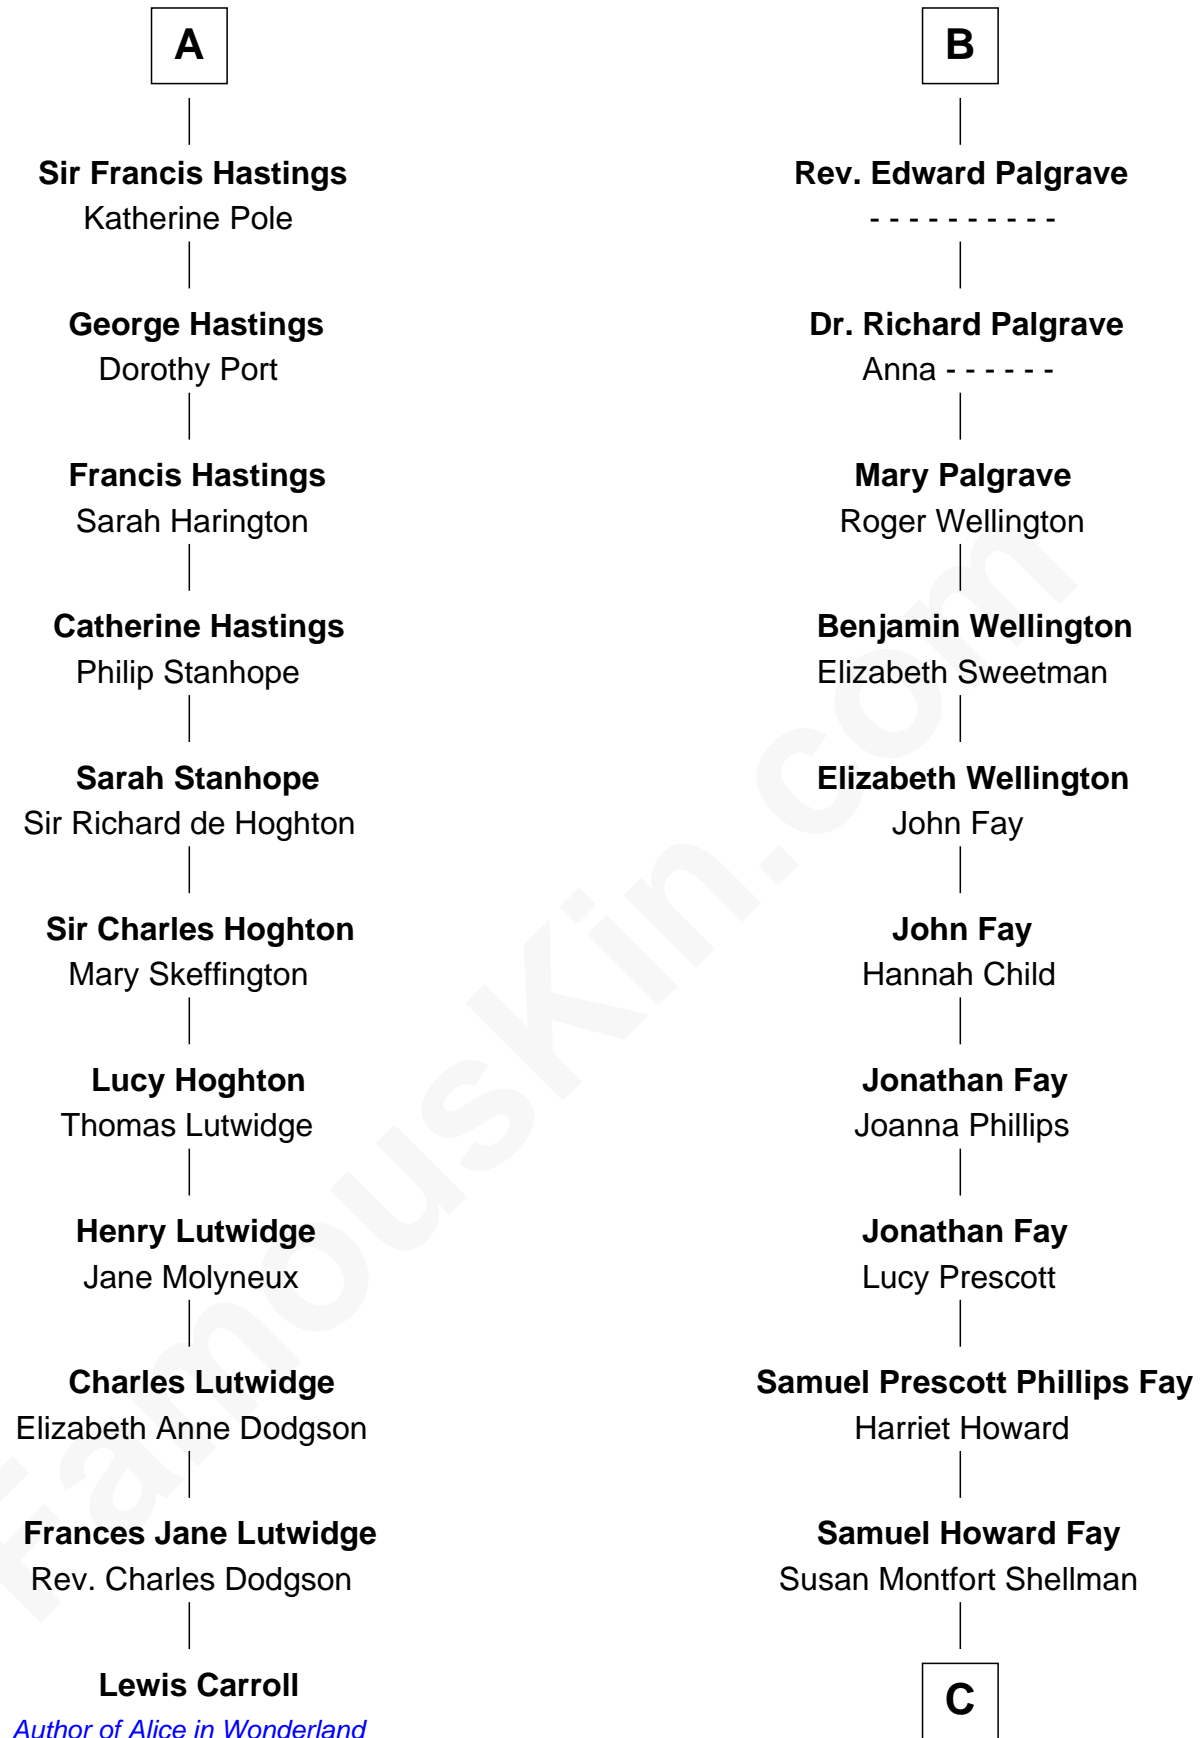

FamousKin.com

Relationship Chart of

Lewis Carroll

Author of Alice in Wonderland

17th cousin 4 times removed of

Jeb Bush

43rd Governor of Florida

C

Harriet Eleanor Fay
Rev. James Smith Bush

Samuel Prescott Bush
Flora Sheldon

Prescott Sheldon Bush
Dorothy Wear Walker

George Herbert Walker Bush
Barbara Pierce

Jeb Bush
43rd Governor of Florida