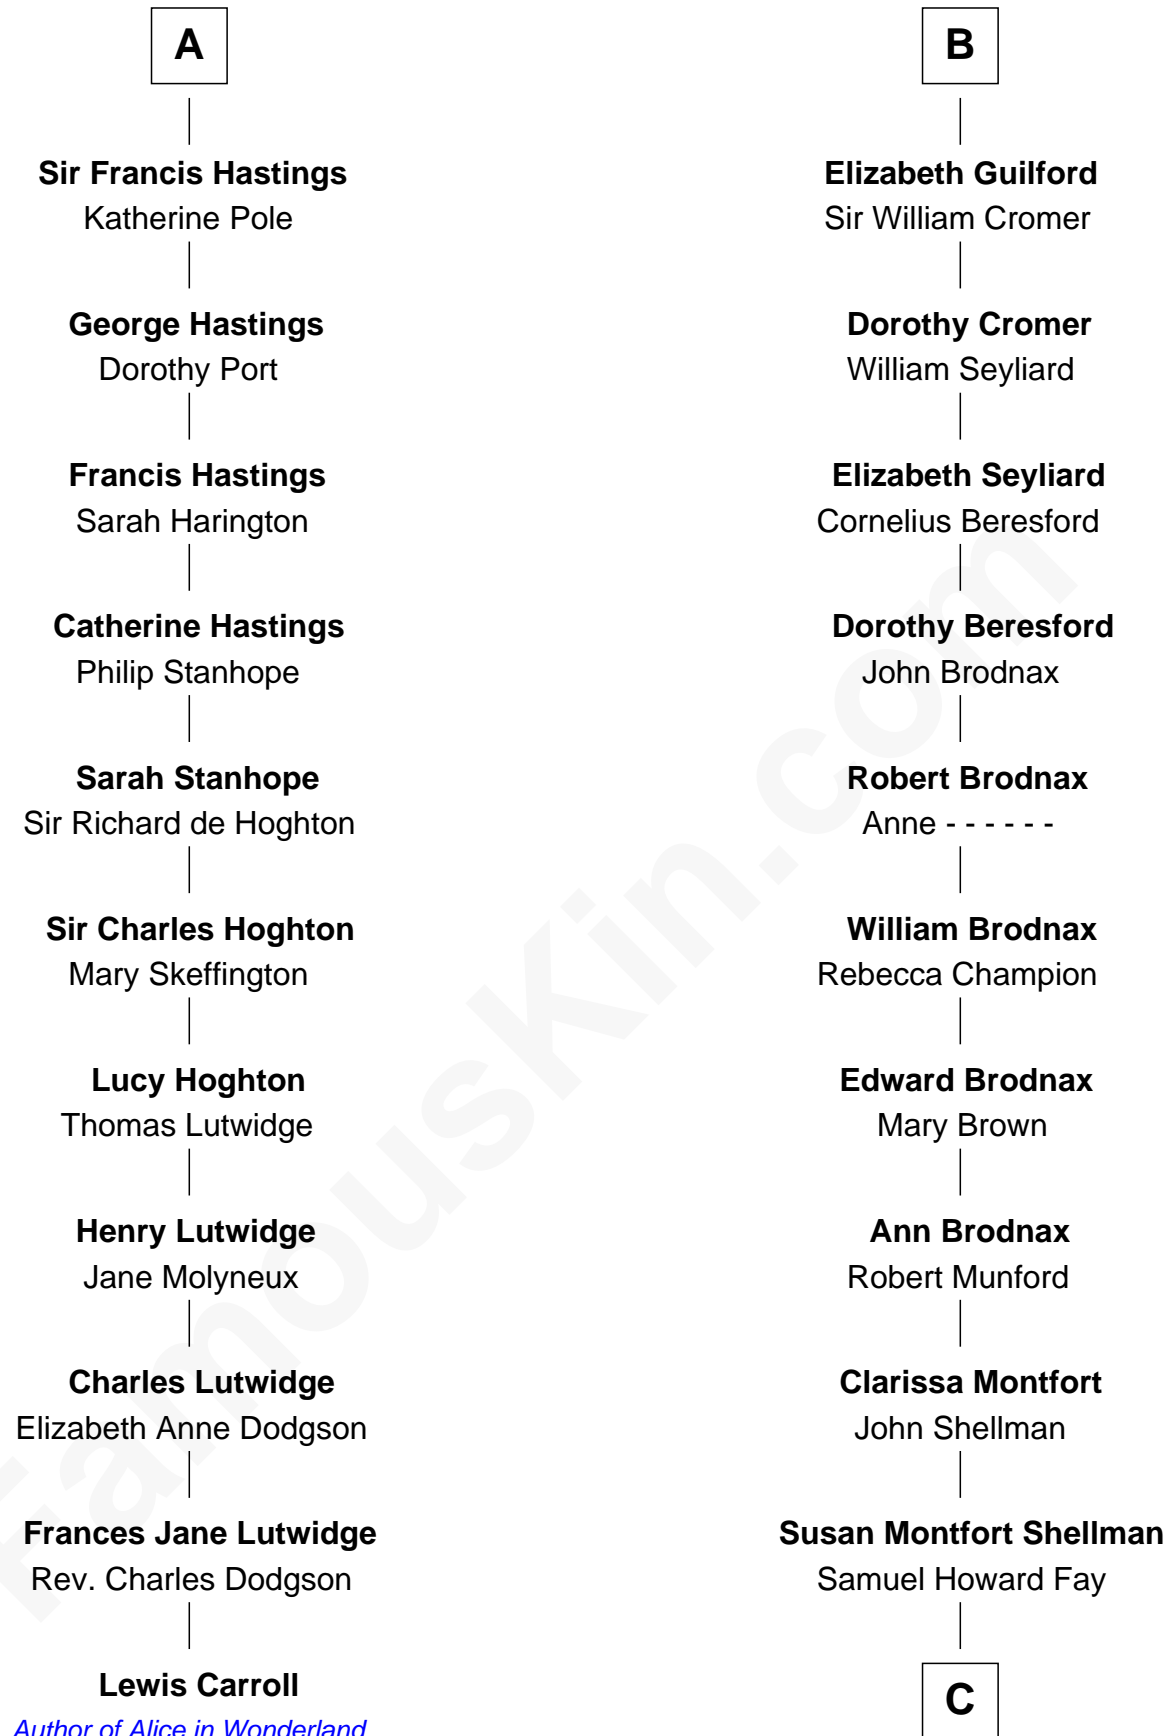

### Lewis Carroll

*Author of Alice in Wonderland*

17th cousin 4 times removed of

### Jeb Bush

*43rd Governor of Florida*

### Sir Robert de Holland

Maude la Zouche

**C**

**Harriet Eleanor Fay**  
Rev. James Smith Bush

**Samuel Prescott Bush**  
Flora Sheldon

**Prescott Sheldon Bush**  
Dorothy Wear Walker

**George Herbert Walker Bush**  
Barbara Pierce