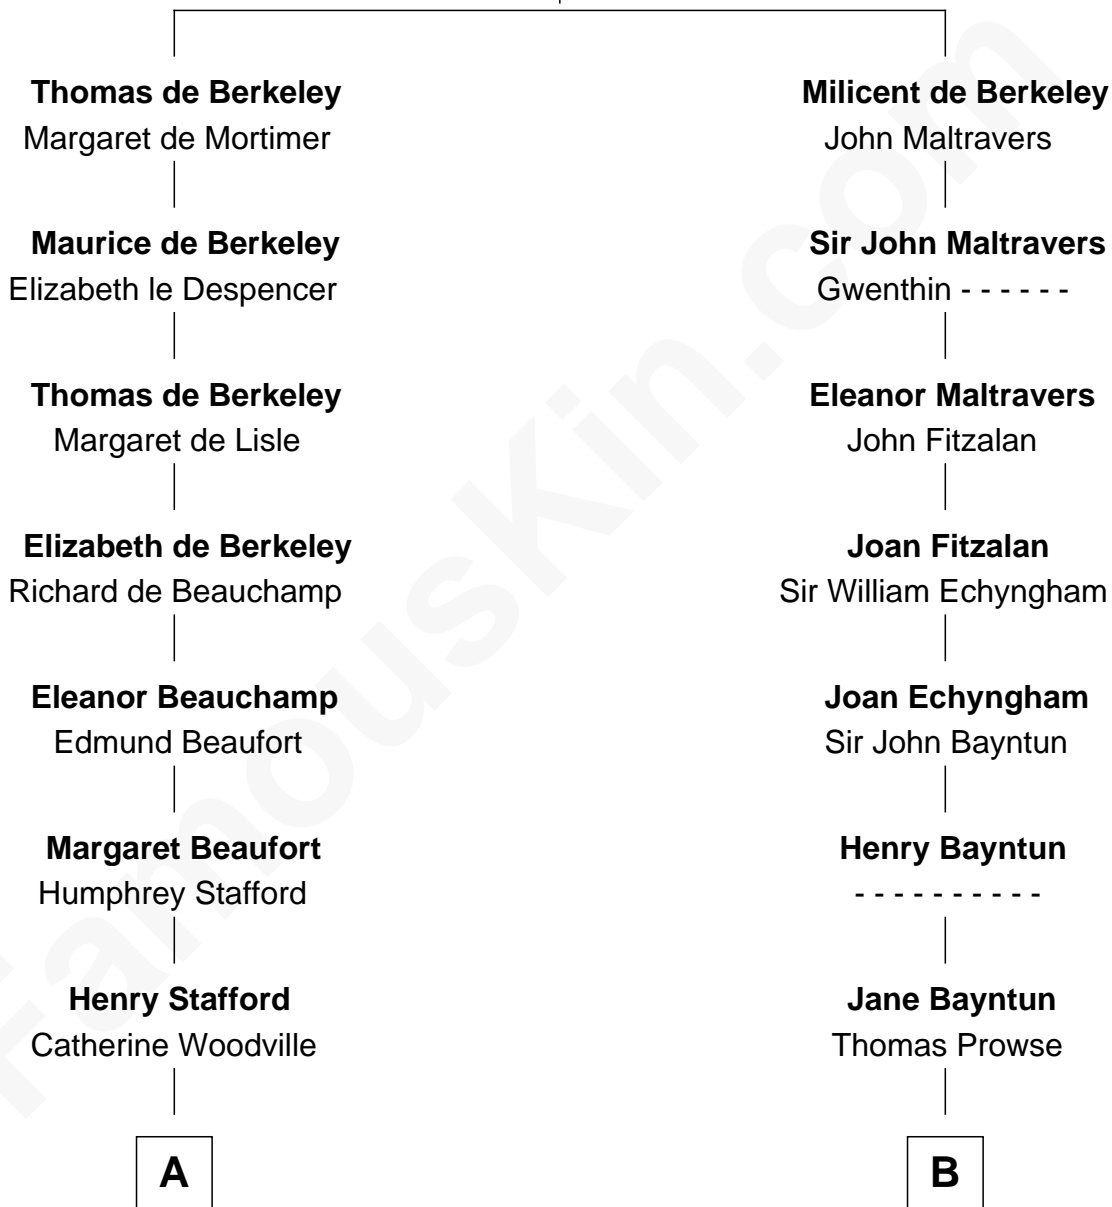

FamousKin.com

Relationship Chart of

Lewis Carroll

Author of Alice in Wonderland

18th cousin 3 times removed of

Jeb Bush

43rd Governor of Florida

Sir Maurice de Berkeley

Eve la Zouche

C

Frances Jane Lutwidge

Rev. Charles Dodgson

Lewis Carroll

Author of Alice in Wonderland

D

Jonas James Pierce

Kate Pritzel

Scott Pierce

Mabel Marvin

Marvin Pierce

Pauline Robinson

Barbara Pierce

George Herbert Walker Bush

Jeb Bush