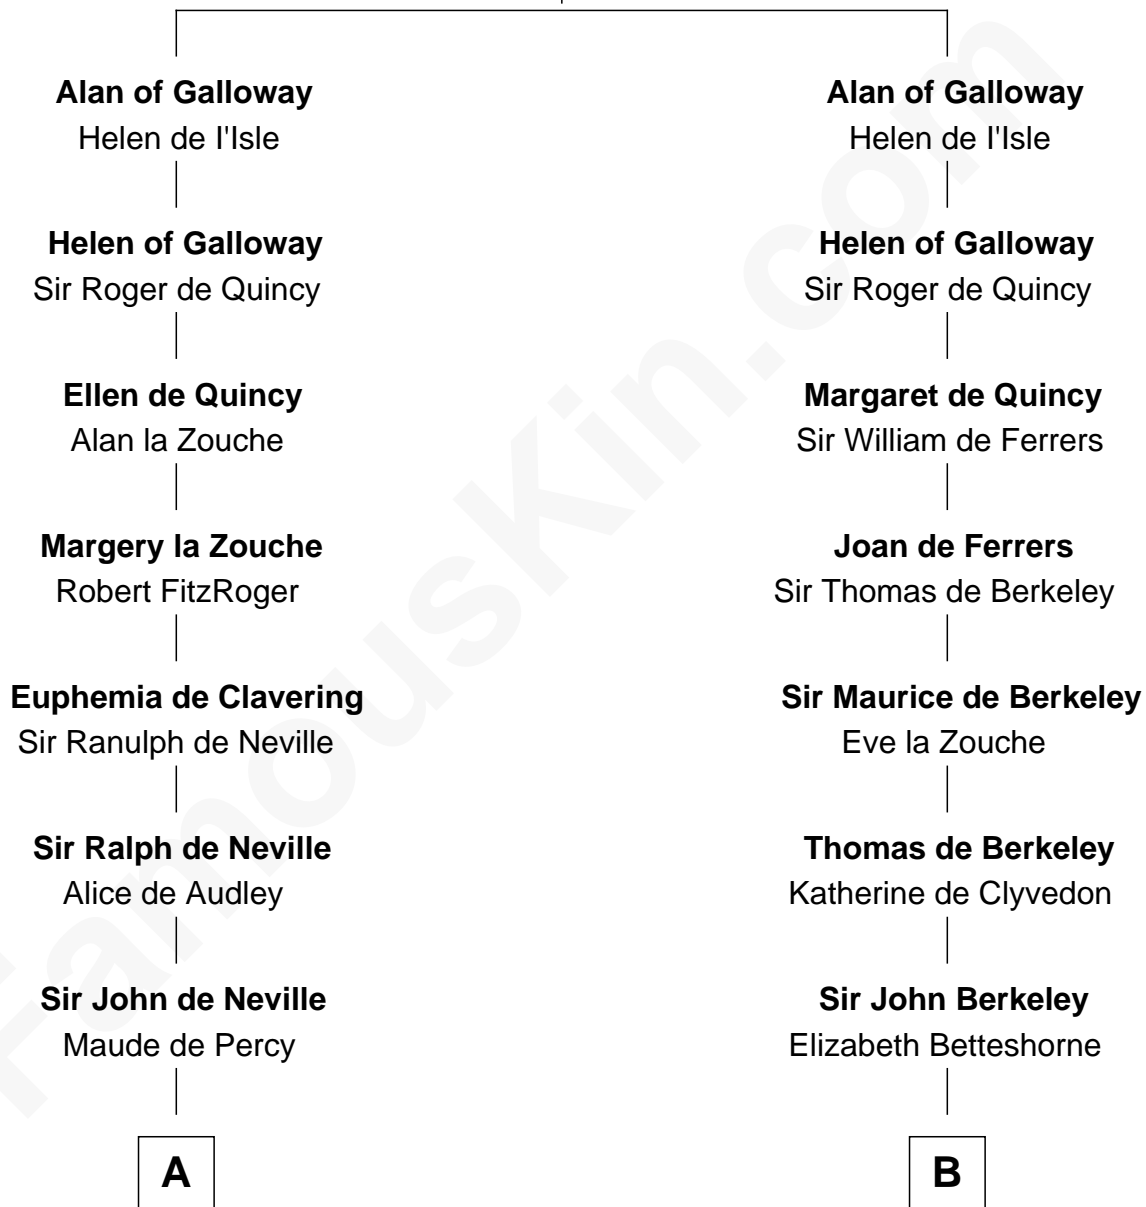

# FamousKin.com Relationship Chart of

**Lewis Carroll**

*Author of Alice in Wonderland*

21st cousin of

**John Brown**

*American Abolitionist*

**Roland of Galloway**

Helena de Morville

**C**

**Lucy Hoghton**  
Thomas Lutwidge

**Henry Lutwidge**  
Jane Molyneux

**Charles Lutwidge**  
Elizabeth Anne Dodgson

**Frances Jane Lutwidge**  
Rev. Charles Dodgson

**Lewis Carroll**  
*Author of Alice in Wonderland*

**D**

**Mercy Ruggles**  
Jonathan Humphrey

**Oliver Humphrey**  
Sarah Garrett

**Ruth Humphrey**  
Gideon Mills

**Ruth Mills**  
Owen Brown

**John Brown**  
*American Abolitionist*