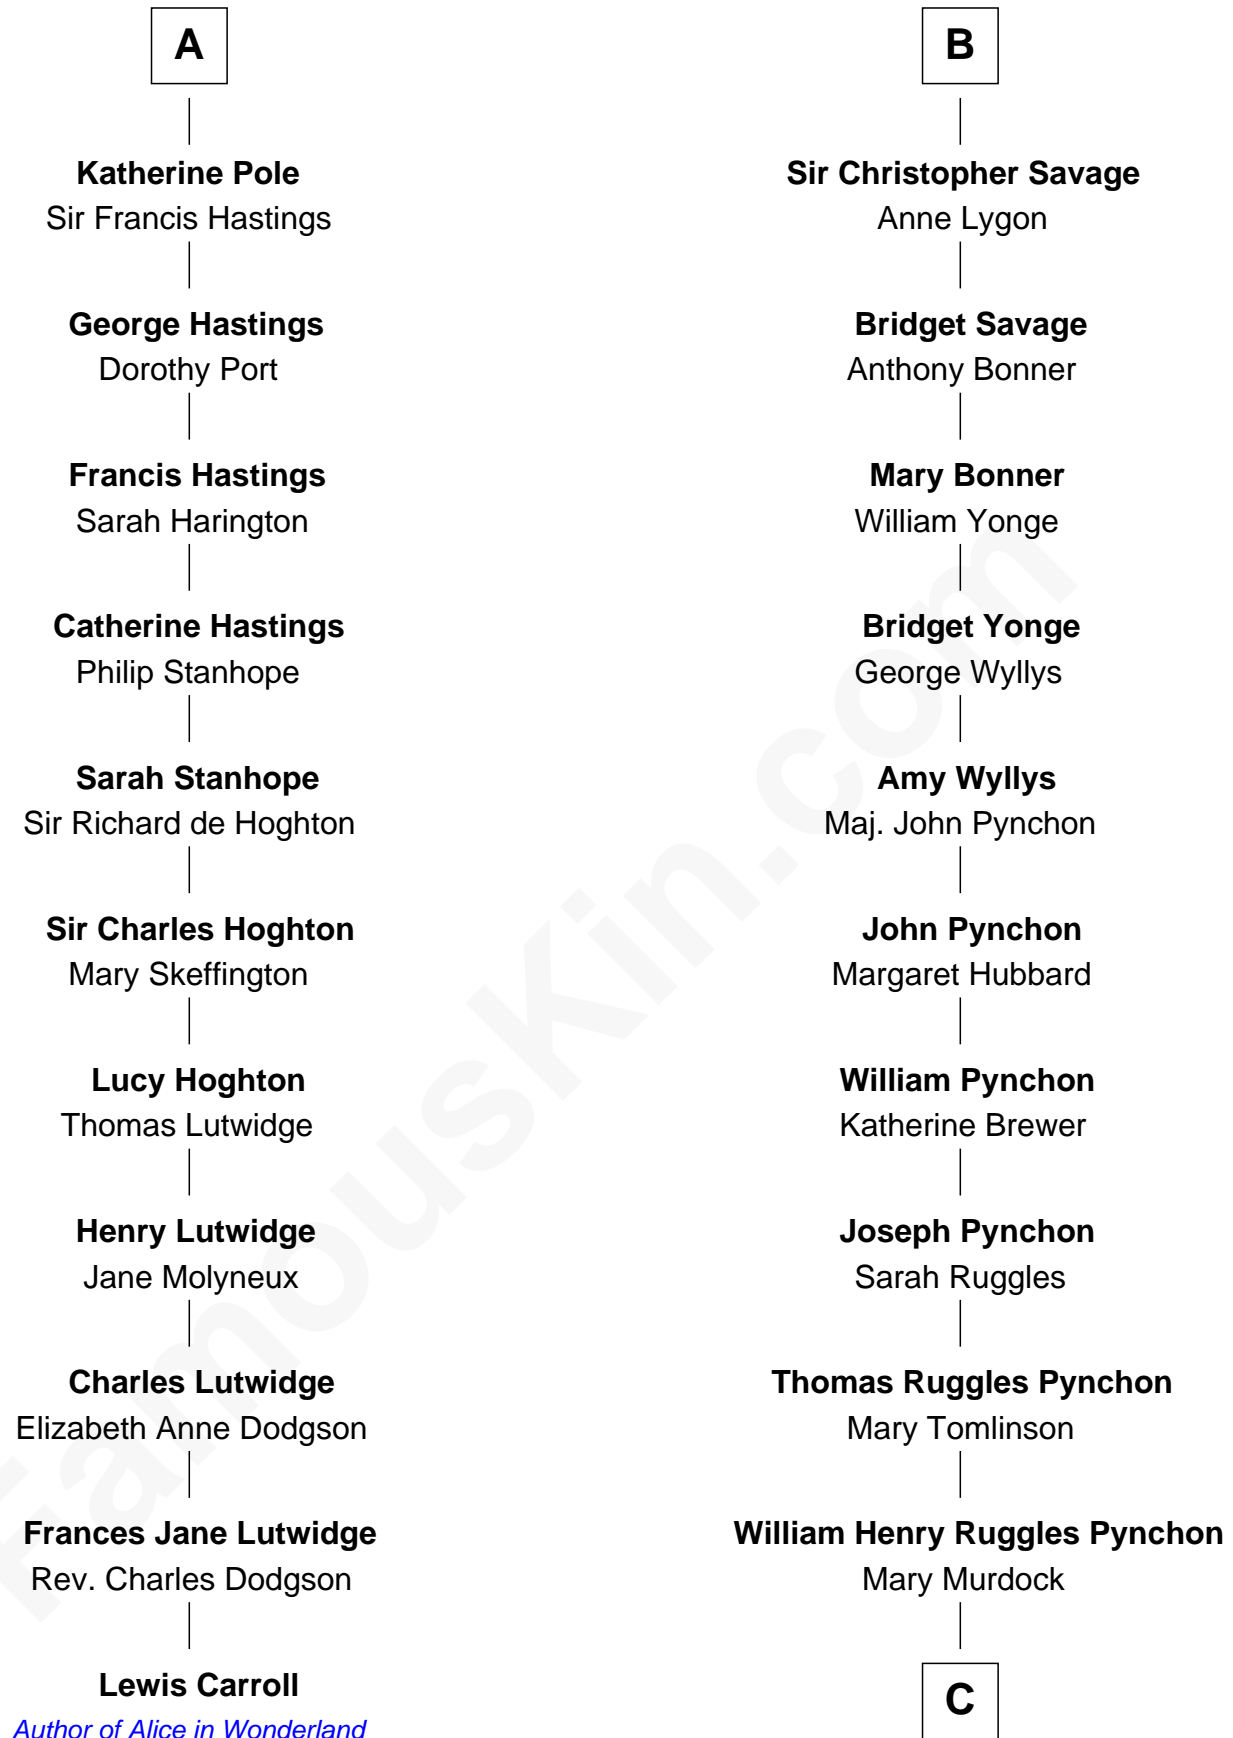

FamousKin.com

Relationship Chart of Lewis Carroll

Author of Alice in Wonderland

17th cousin 3 times removed of

Thomas Pynchon
American Novelist

C

William Lyon Pynchon

Annie Payne Cogswell

William Henry Chichele Pynchon

Carrie Susan Moyses

Thomas Ruggles Pynchon

Catherine Frances Bennett

Thomas Pynchon

Novelist

FamousKin.com