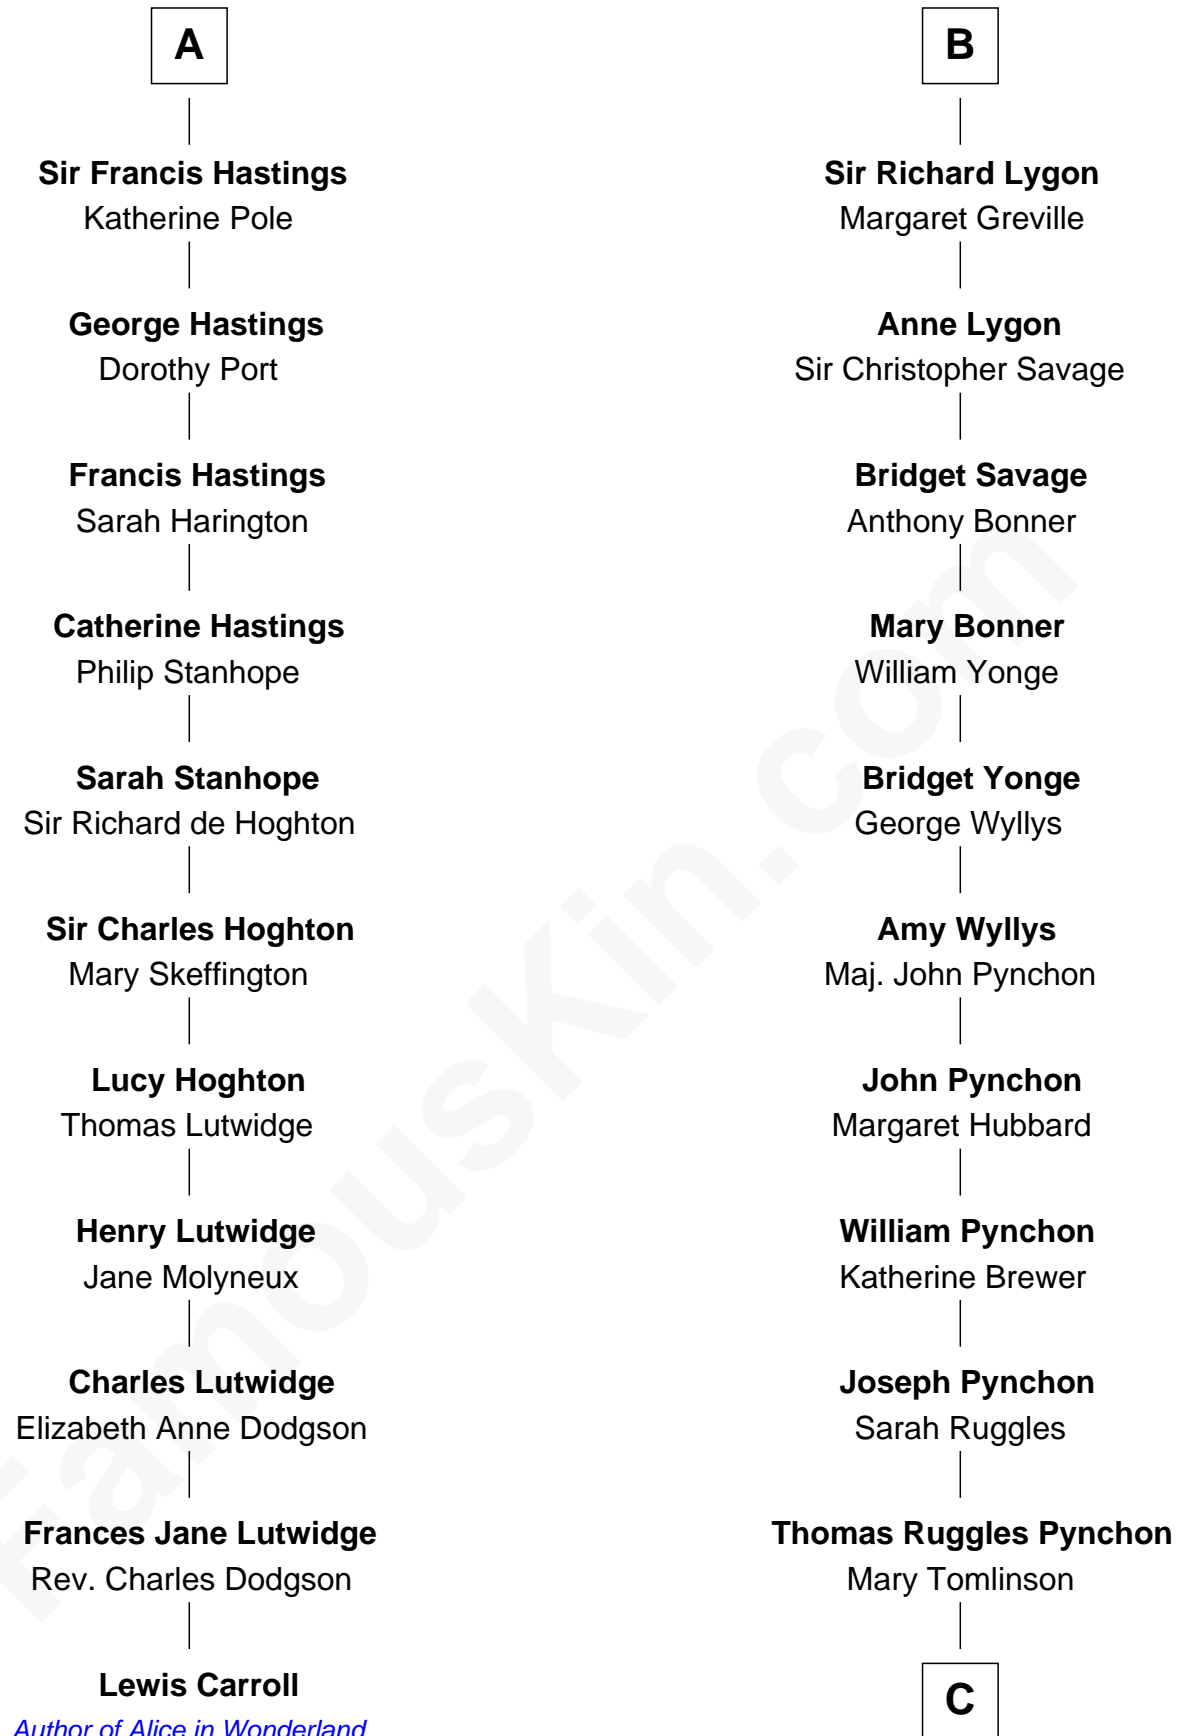

FamousKin.com

Relationship Chart of

Lewis Carroll

Author of Alice in Wonderland

17th cousin 4 times removed of

Thomas Pynchon
American Novelist

Hugh le Despencer
Eleanor de Clare

Elizabeth le Despencer
Maurice de Berkeley

Thomas de Berkeley
Margaret de Lisle

Elizabeth de Berkeley
Richard de Beauchamp

Eleanor Beauchamp
Edmund Beaufort

Margaret Beaufort
Humphrey Stafford

Henry Stafford
Catherine Woodville

Anne Stafford
Sir George Hastings

A

Sir Edward le Despencer
Anne de Ferrers

Edward Despencer
Elizabeth Burghersh

Margaret Despencer
Robert de Ferrers

Sir Edmund Ferrers
Ellen Roche

Margaret Ferrers
John de Beauchamp

Sir Richard de Beauchamp
Elizabeth Stafford

Anne de Beauchamp
Sir Richard Lygon

B

C

William Henry Ruggles Pynchon

Mary Murdock

William Lyon Pynchon

Annie Payne Cogswell

William Henry Chichele Pynchon