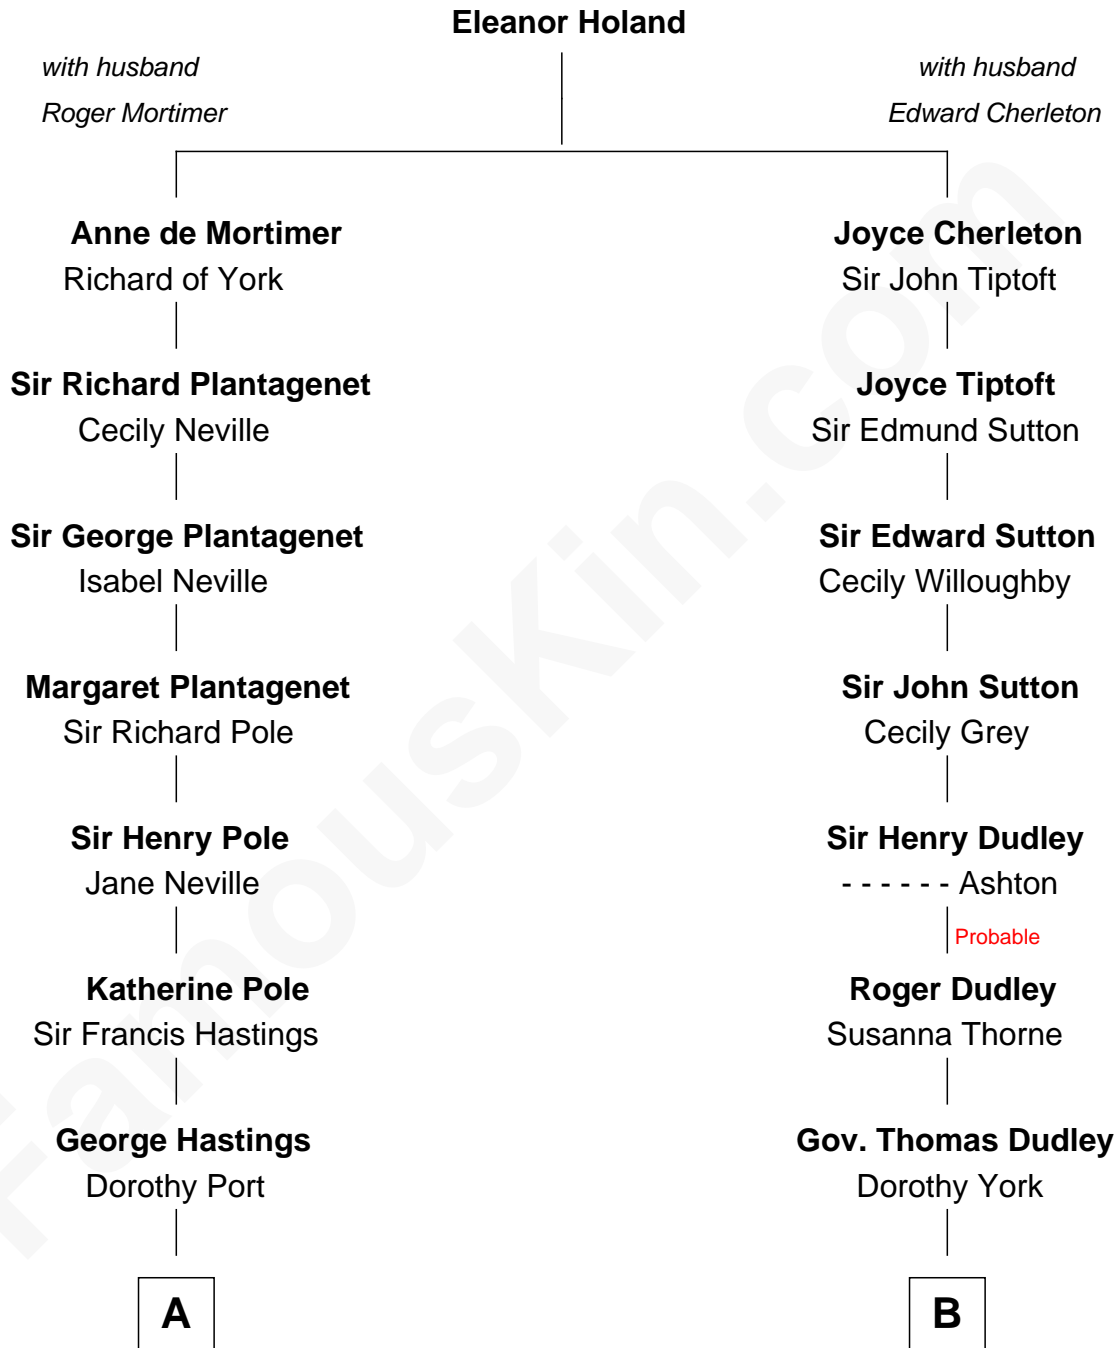

FamousKin.com

Relationship Chart of Lewis Carroll

Author of Alice in Wonderland

15th cousin 4 times removed of

Paget Brewster
TV Actress

C

Joan Ryerson

George Washington Wales Brewster

Galen Brewster

Hathaway Tew

Paget Brewster

TV Actress

FamousKin.com