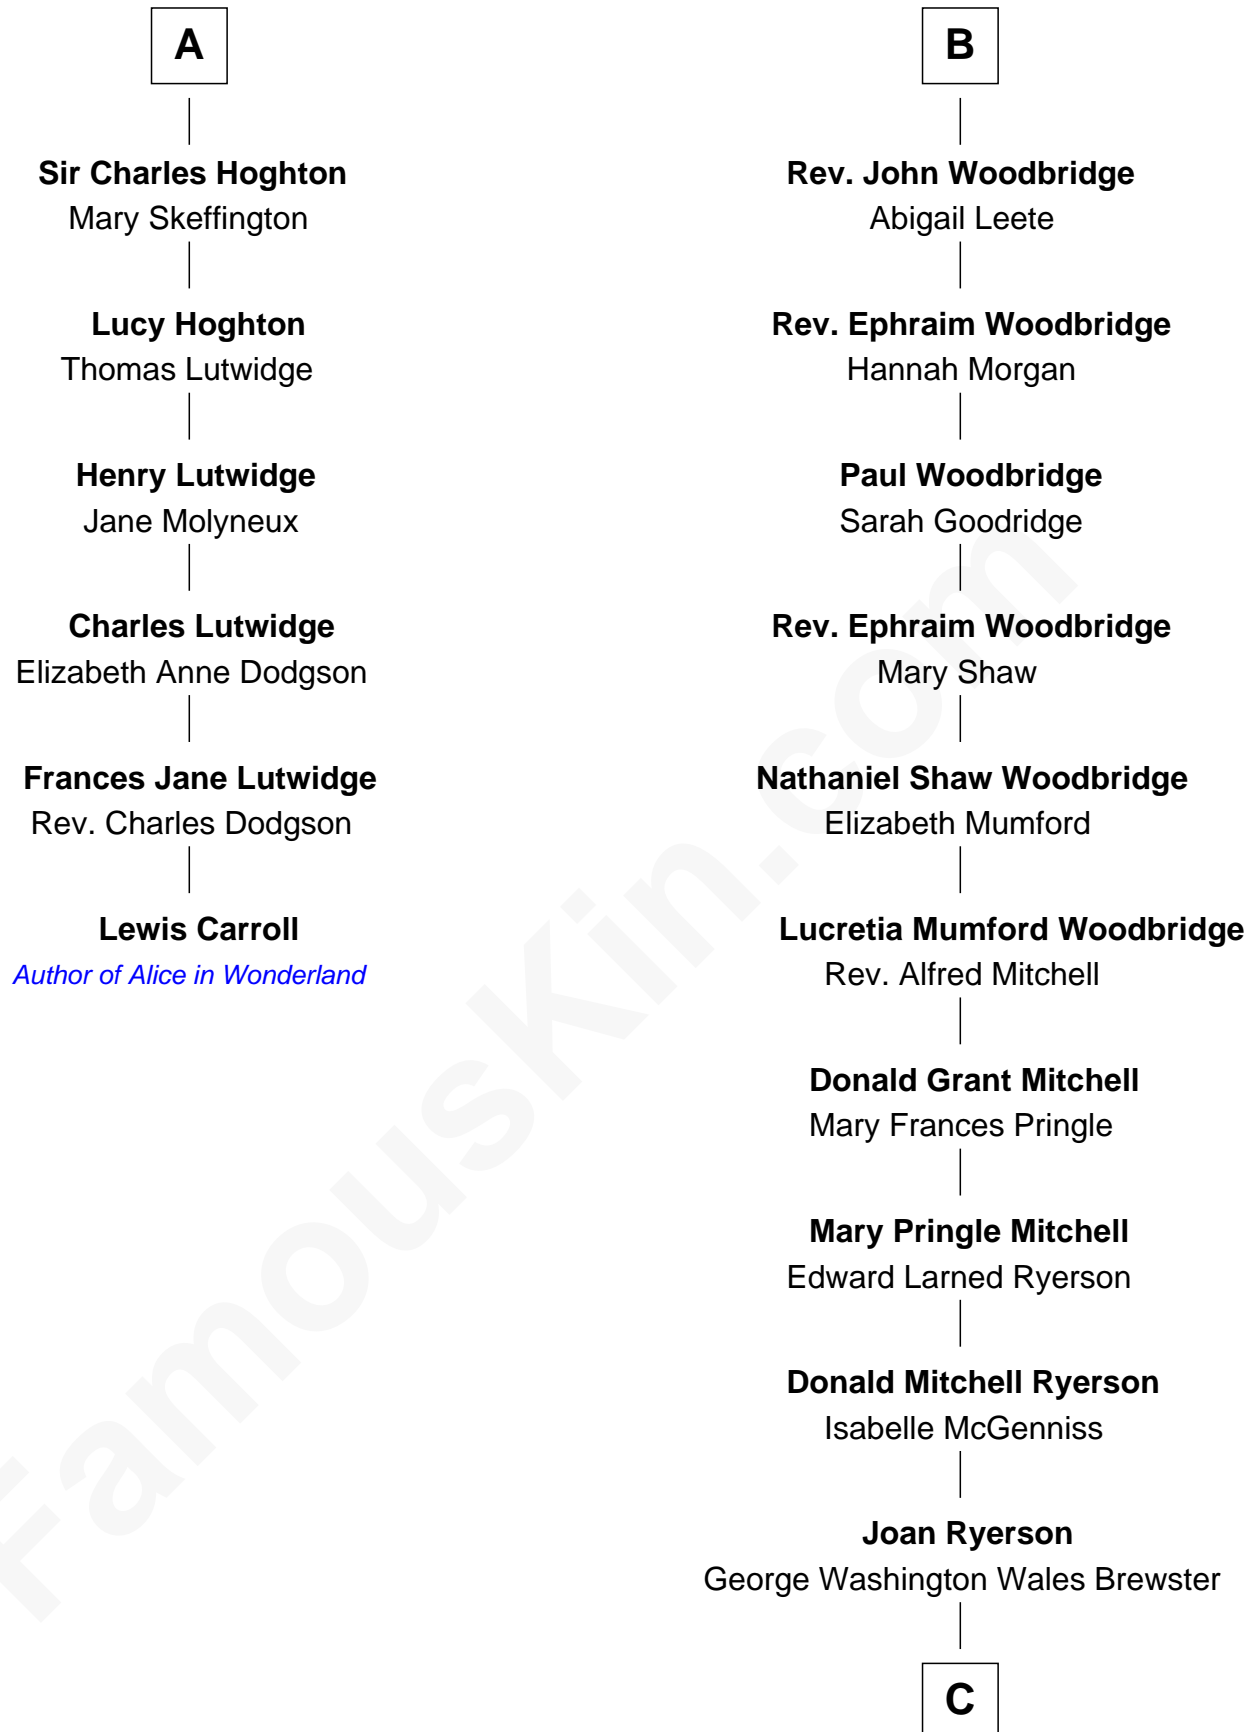

## Relationship Chart of

### Lewis Carroll

*Author of Alice in Wonderland*

12th cousin 6 times removed of

**Paget Brewster**  
TV Actress

**Sir Richard Woodville**  
Jacquetta of Luxembourg

**C**

**Galen Brewster**  
Hathaway Tew

**Paget Brewster**  
*TV Actress*